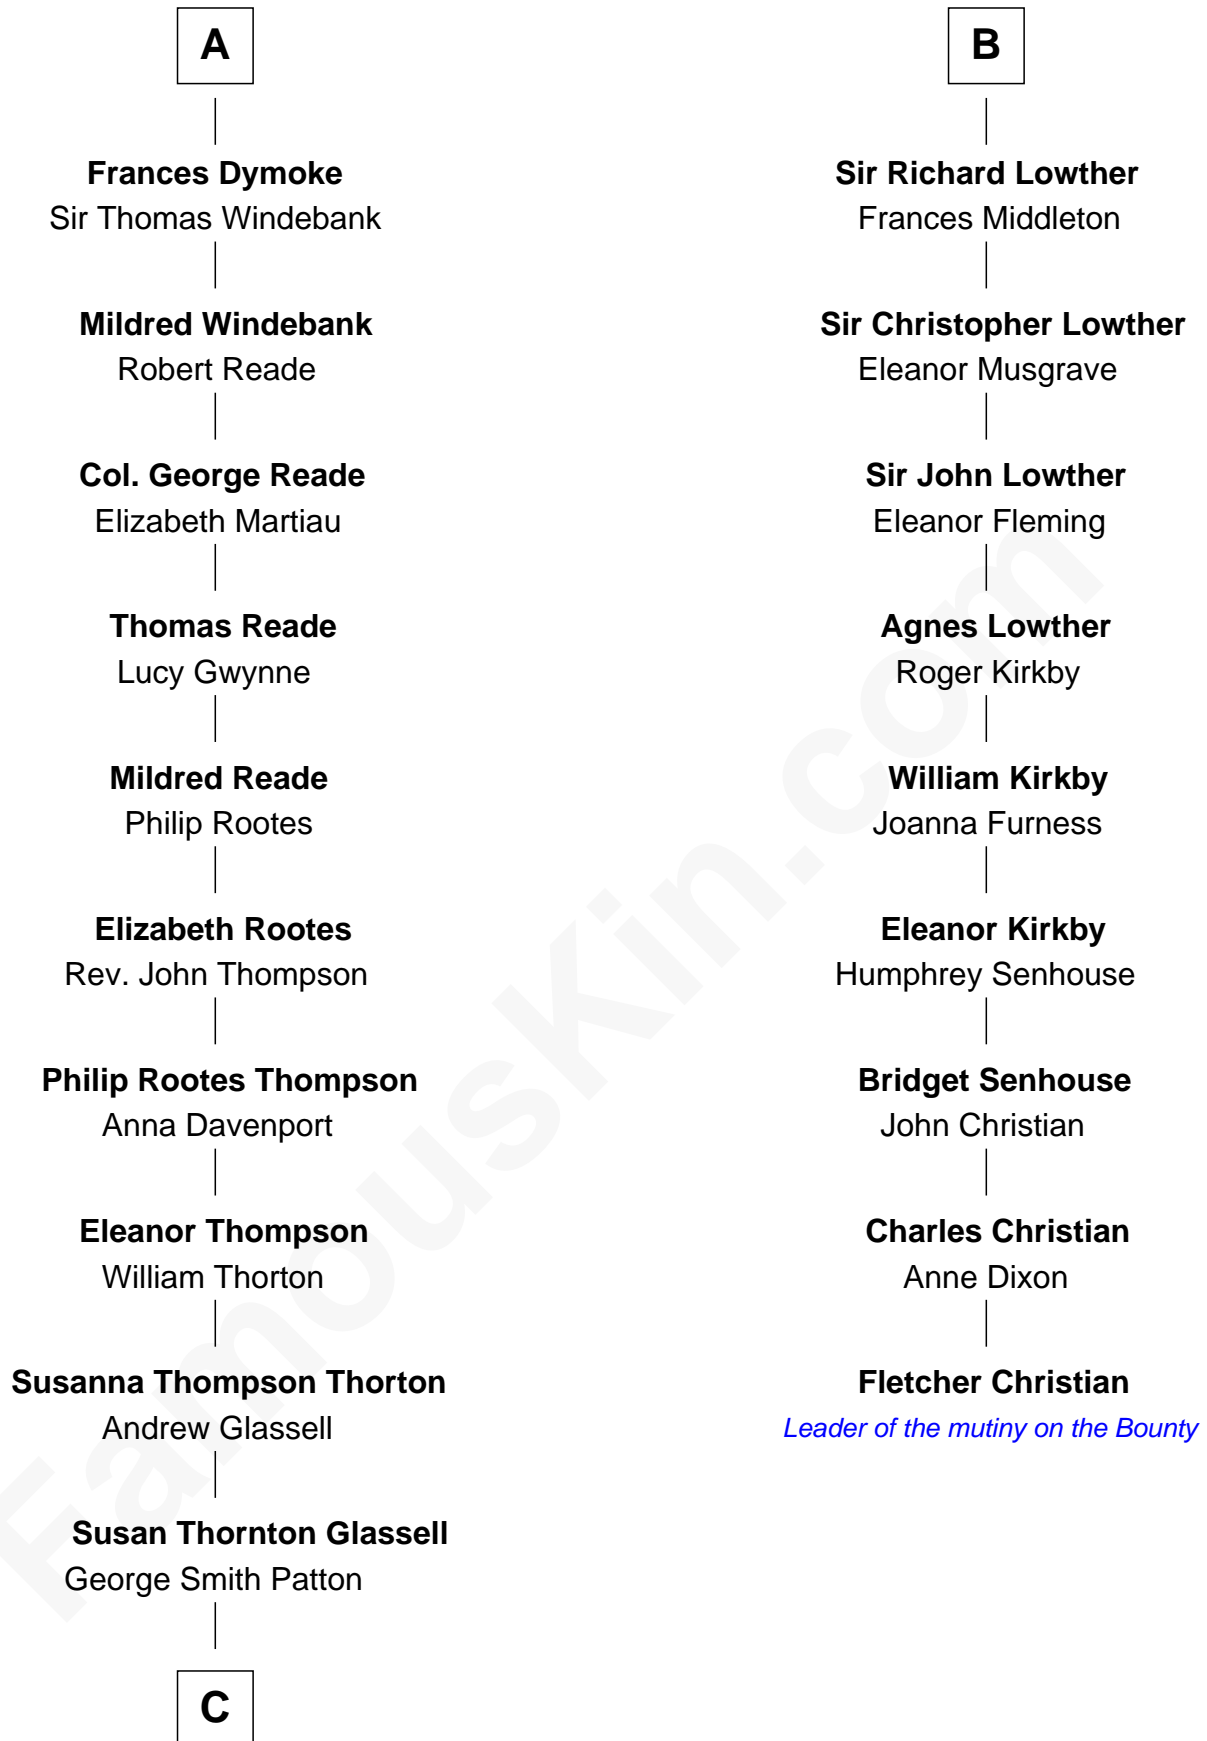

**FamousKin.com**  
**Relationship Chart of**  
**General George S. Patton**  
*U.S. Army - World War II*

15th cousin 3 times removed of

**Fletcher Christian**  
*Leader of the mutiny on the Bounty*

**C**