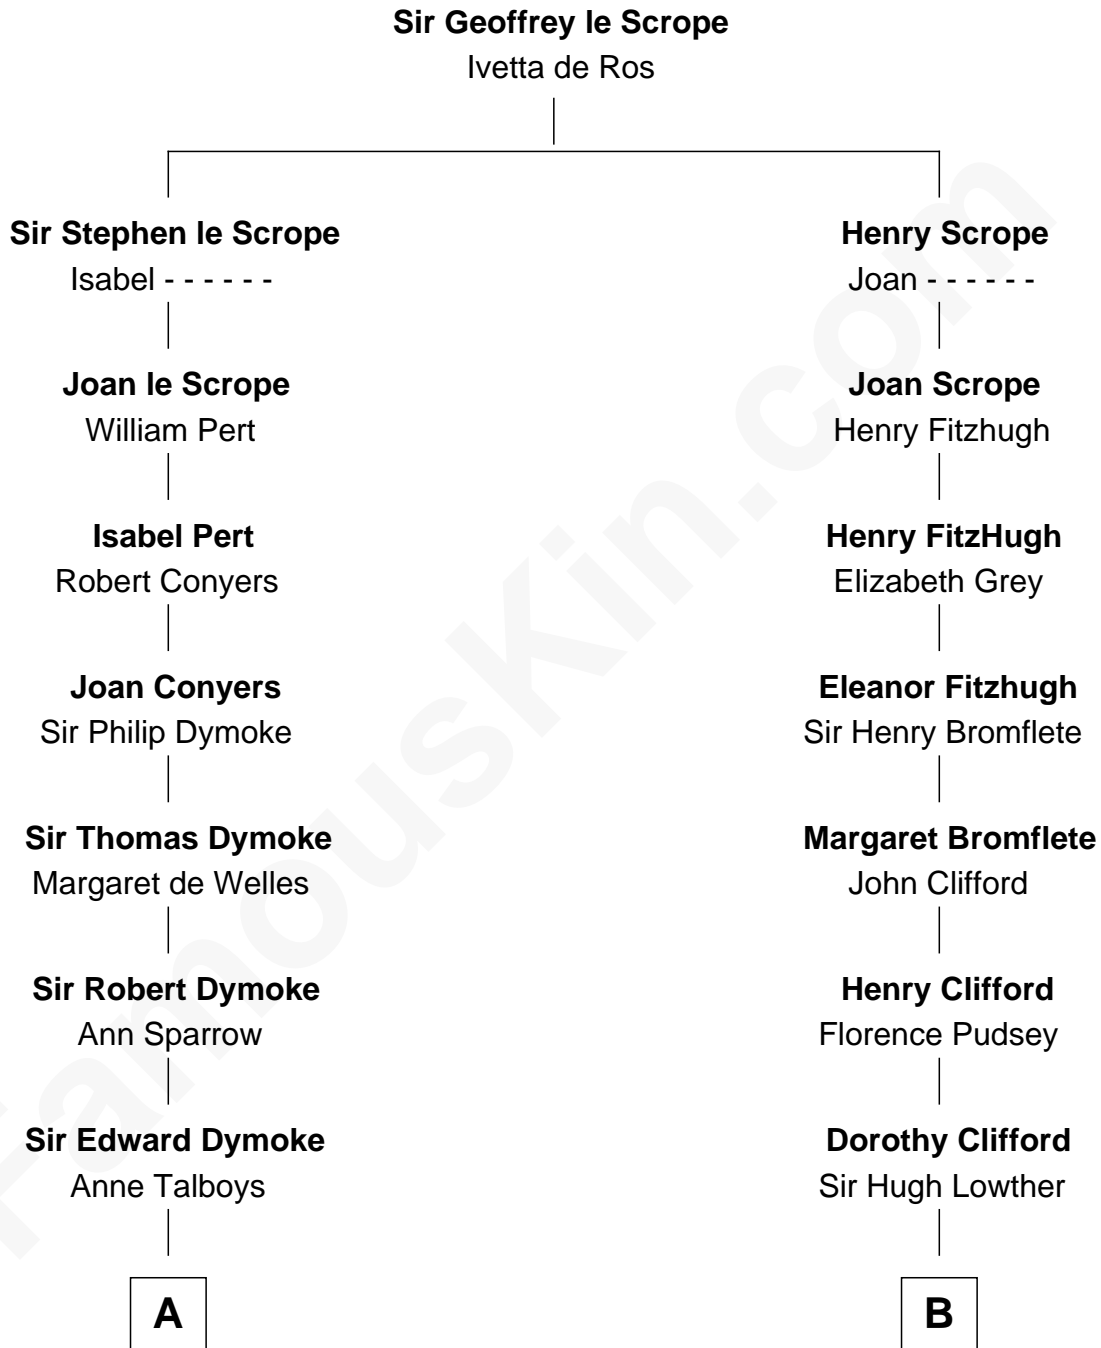

**FamousKin.com**  
**Relationship Chart of**  
**General George S. Patton**  
*U.S. Army - World War II*

15th cousin 3 times removed of

**Fletcher Christian**  
*Leader of the mutiny on the Bounty*

**C**

George Smith Patton

Ruth Wilson

General George S. Patton

*U.S. Army - World War II*

FamousKin.com