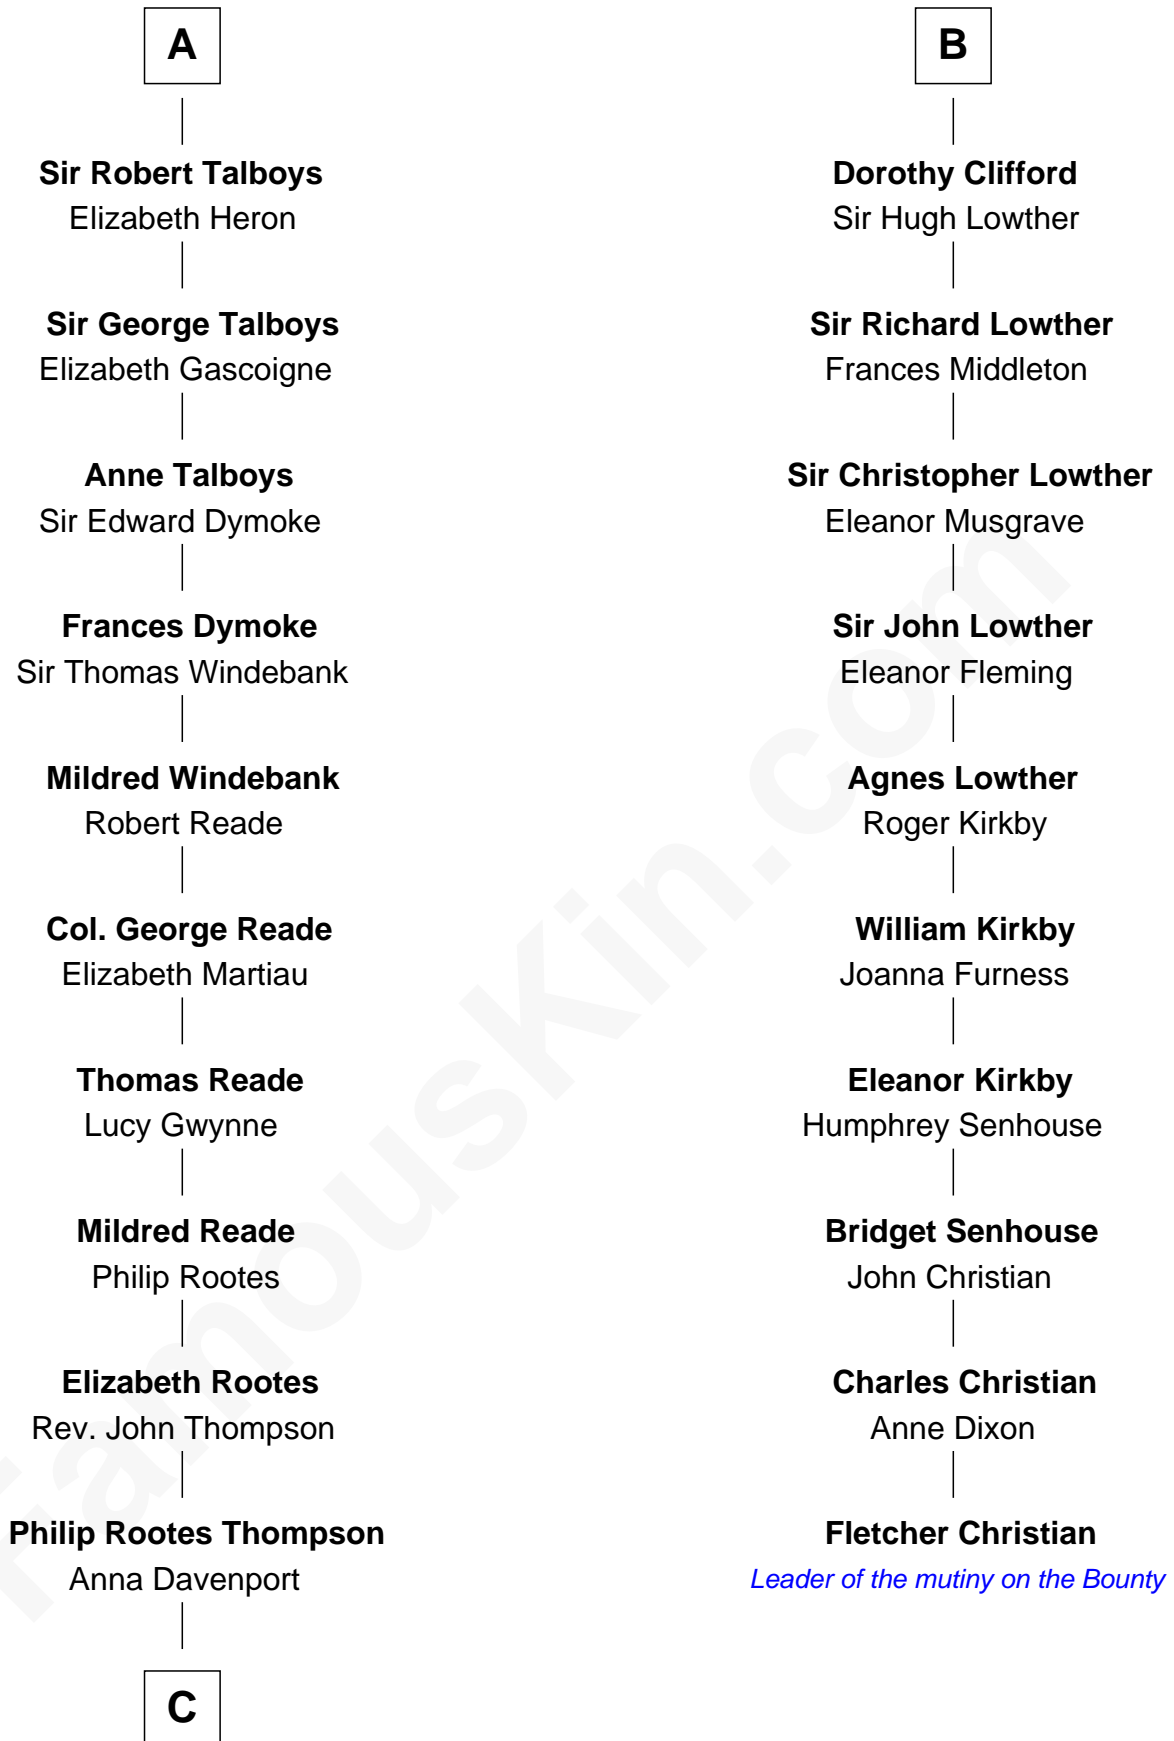

FamousKin.com

Relationship Chart of

General George S. Patton

U.S. Army - World War II

16th cousin 5 times removed of

Fletcher Christian

Leader of the mutiny on the Bounty

THE "BOUNTY" AT OAHU