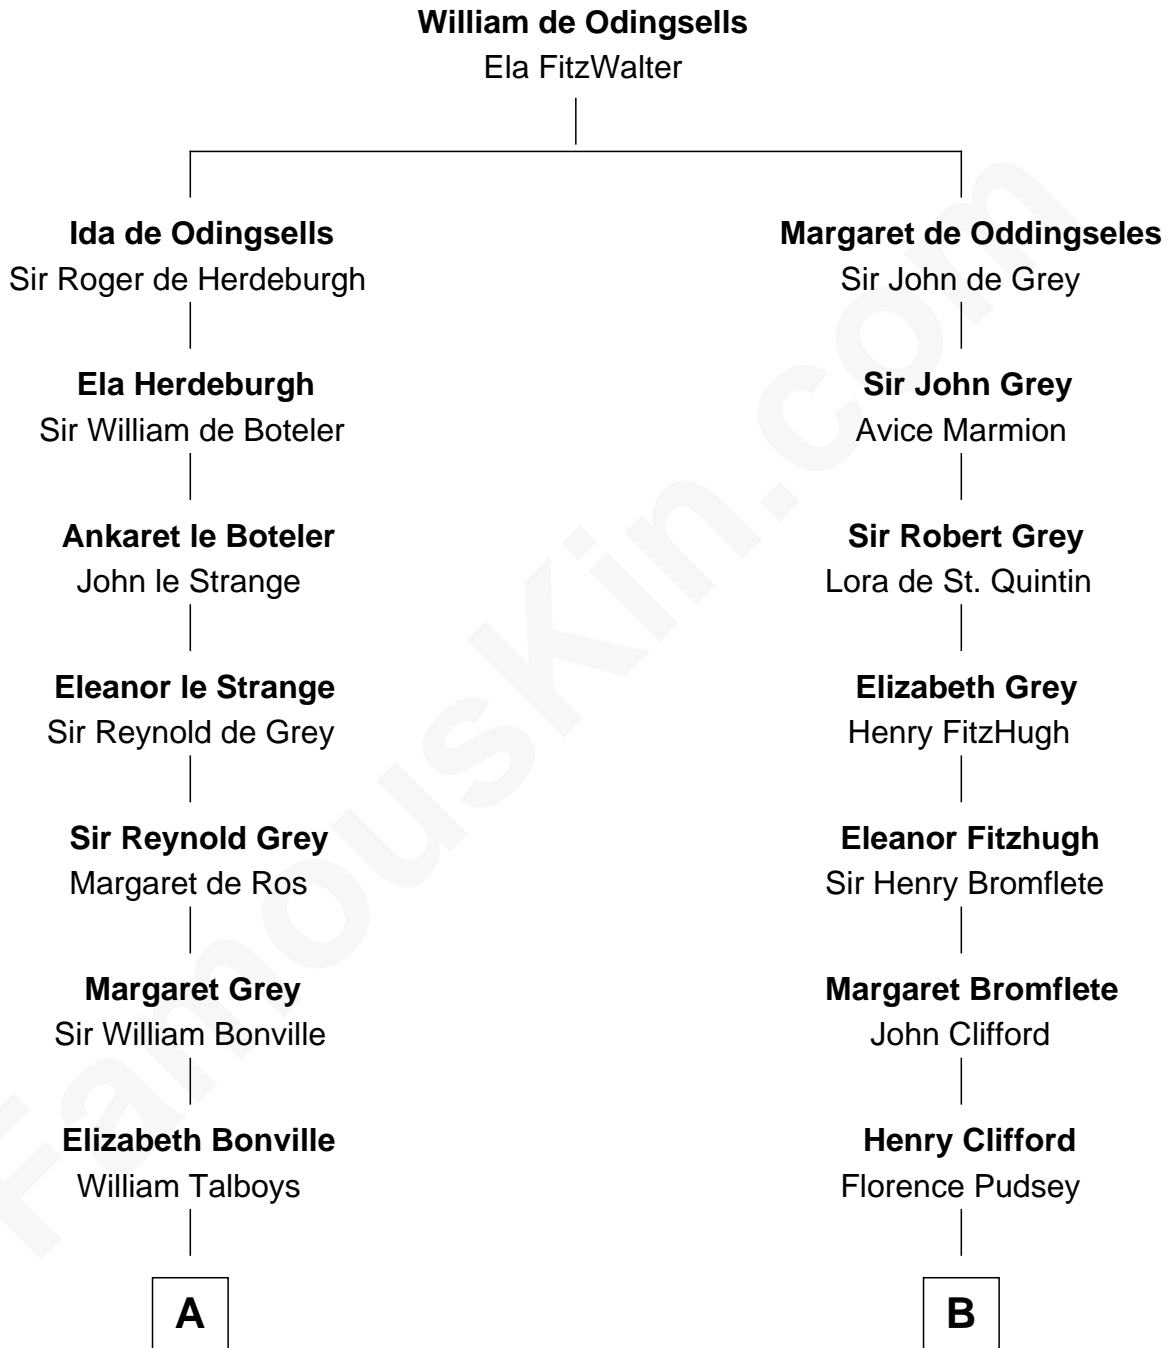

FamousKin.com

Relationship Chart of

General George S. Patton

U.S. Army - World War II

16th cousin 5 times removed of

Fletcher Christian

Leader of the mutiny on the Bounty

THE "BOUNTY" AT OAHU

FamousKin.com