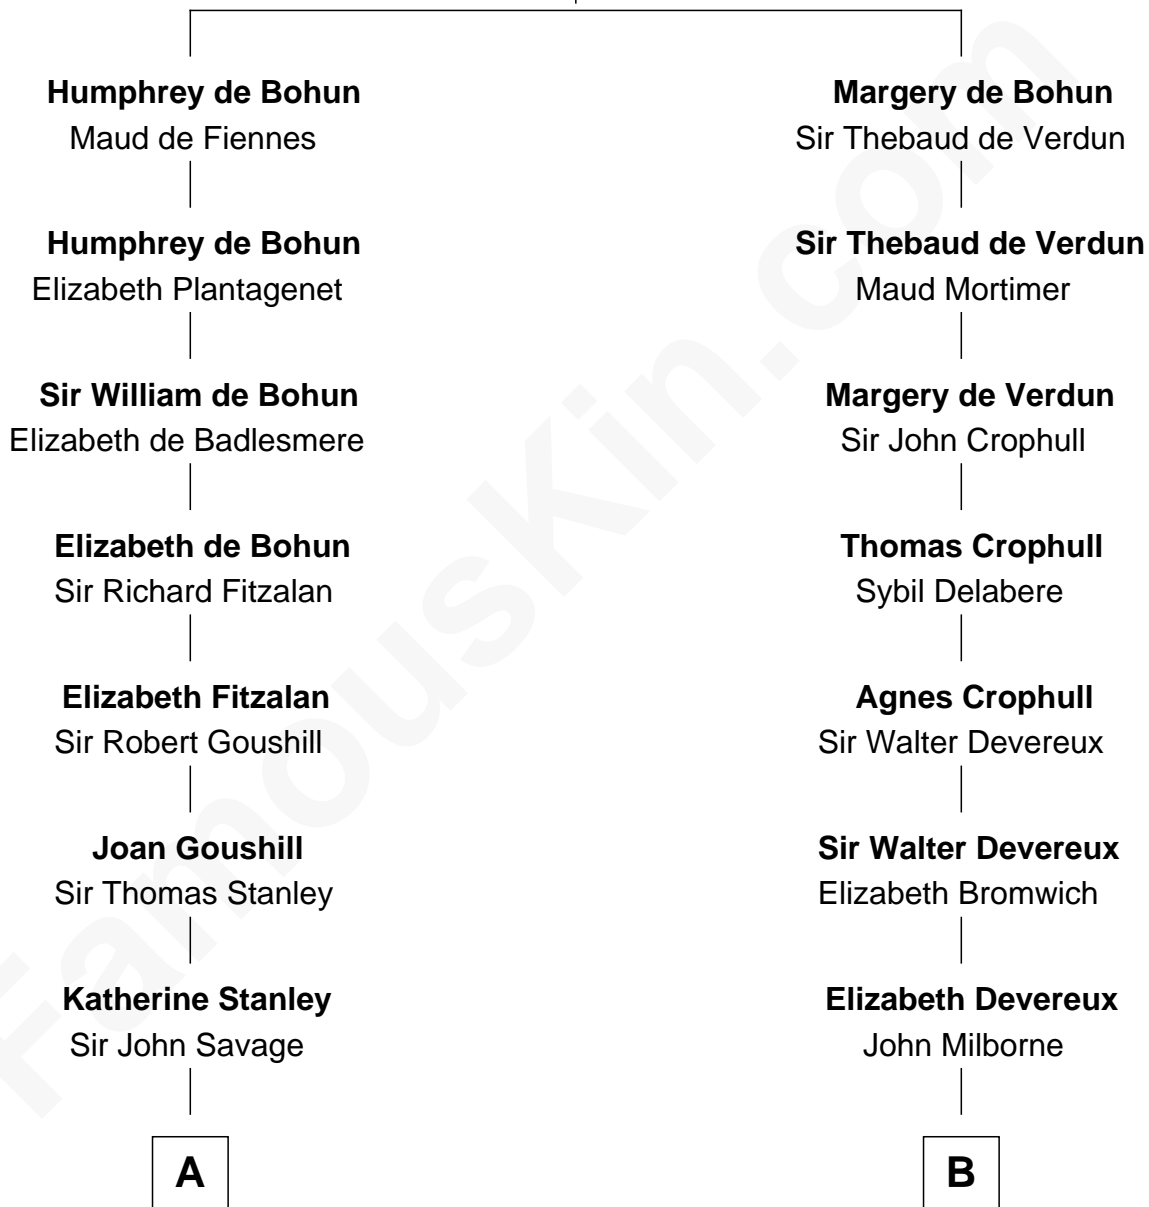

FamousKin.com
Relationship Chart of
General George S. Patton
U.S. Army - World War II

17th cousin 4 times removed of

Button Gwinnett

Signer of the Declaration of Independence

Sir Humphrey de Bohun
 Eleanor de Braiose

FamousKin.com