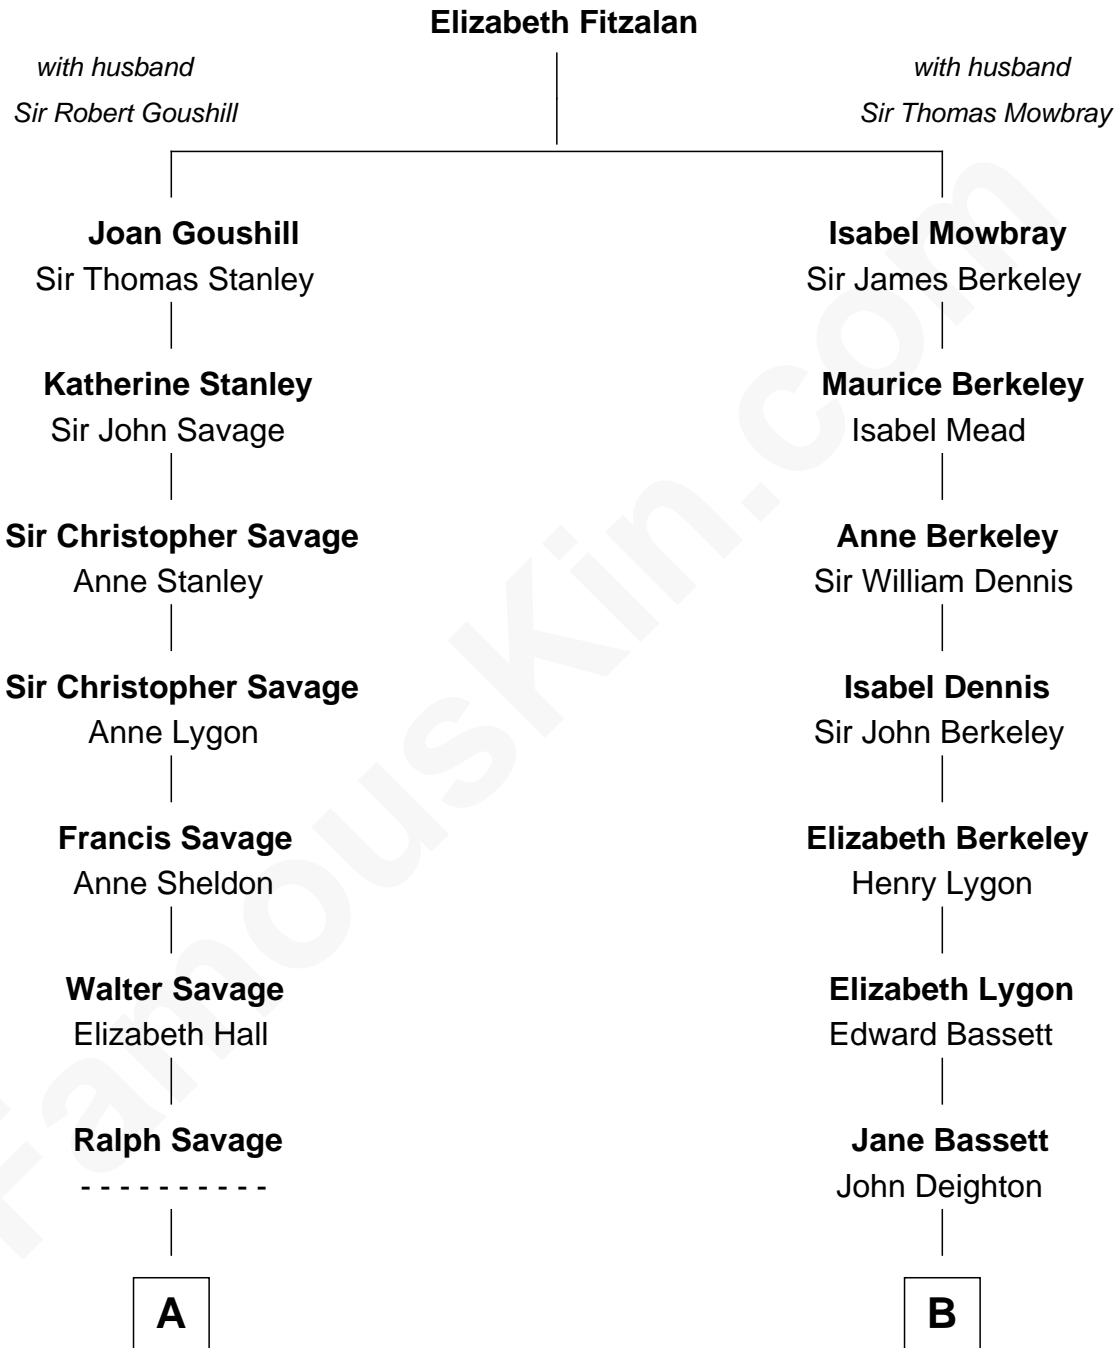

**FamousKin.com**  
**Relationship Chart of**  
**General George S. Patton**  
*U.S. Army - World War II*

**16th cousin 3 times removed of**  
**Michael Lookinland**  
*TV Actor*

**C**

**Orrin Paul Lookinland**

Madeline Tait

**Paul Russell Lookinland**

Karen Ruth McKinney

**Michael Lookinland**

*TV Actor*

FamousKin.com