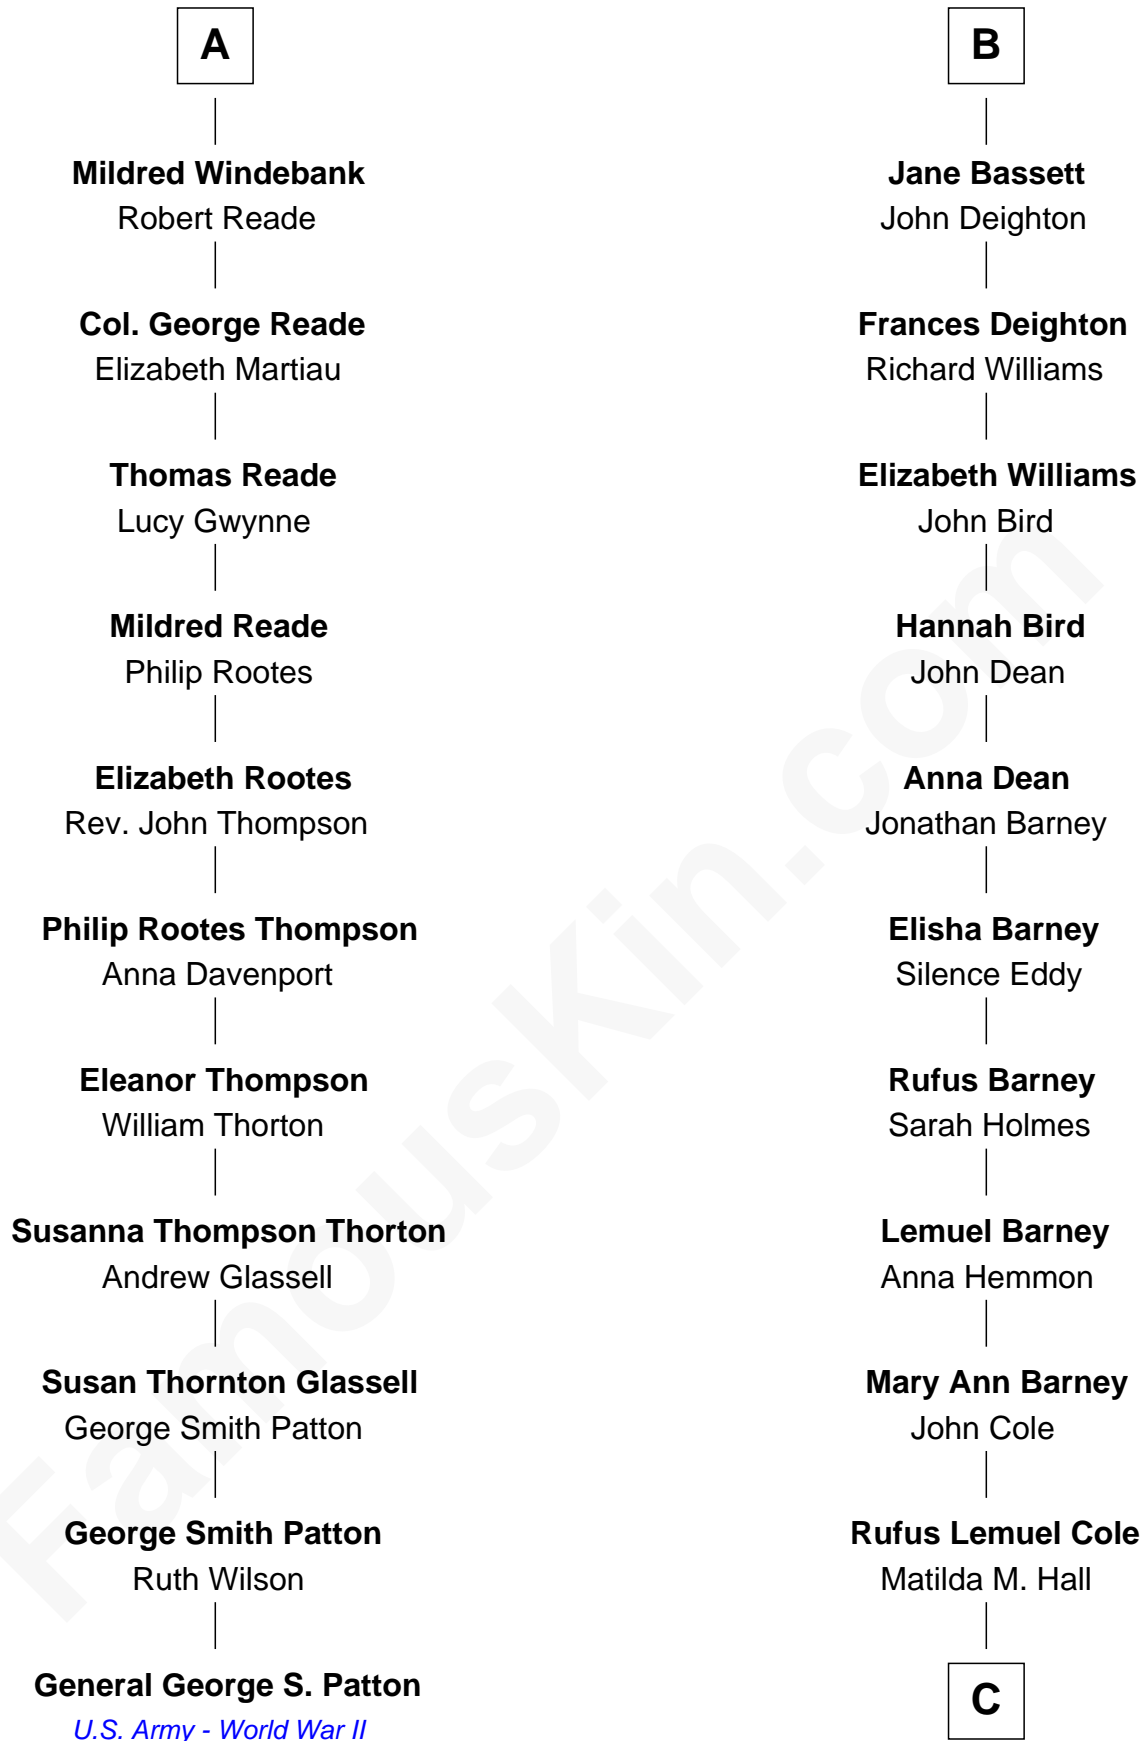

FamousKin.com
Relationship Chart of
General George S. Patton
U.S. Army - World War II

17th cousin 3 times removed of
Michael Lookinland
TV Actor

C

Nellie M. Cole

John Andrew Lookinland

Orrin Paul Lookinland

Madeline Tait

Paul Russell Lookinland

Karen Ruth McKinney

Michael Lookinland

TV Actor

FamousKin.com