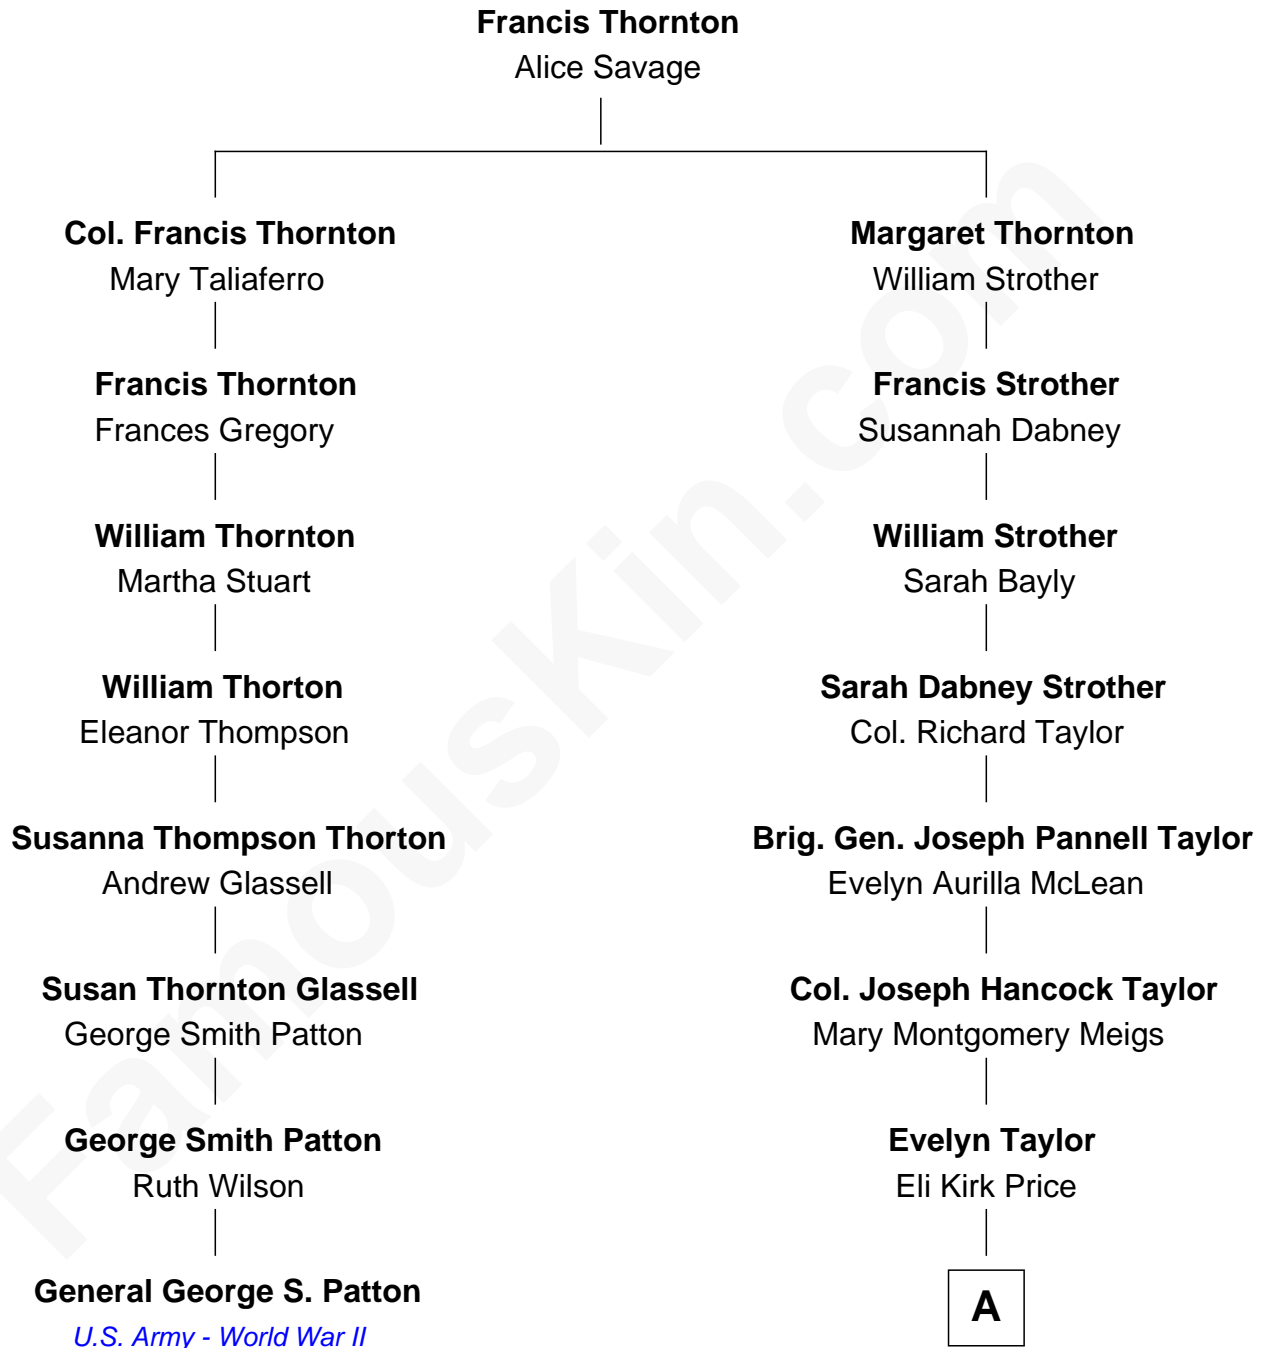

**FamousKin.com**  
**Relationship Chart of**  
**General George S. Patton**  
*U.S. Army - World War II*

**7th cousin 2 times removed of**  
**Parker Stevenson**  
*TV and Movie Actor*

**A**

Philip Price

Sarah Meade Harrison

Sarah Meade Price

Richard Stevenson Parker

Parker Stevenson

*TV and Movie Actor*

FamousKin.com