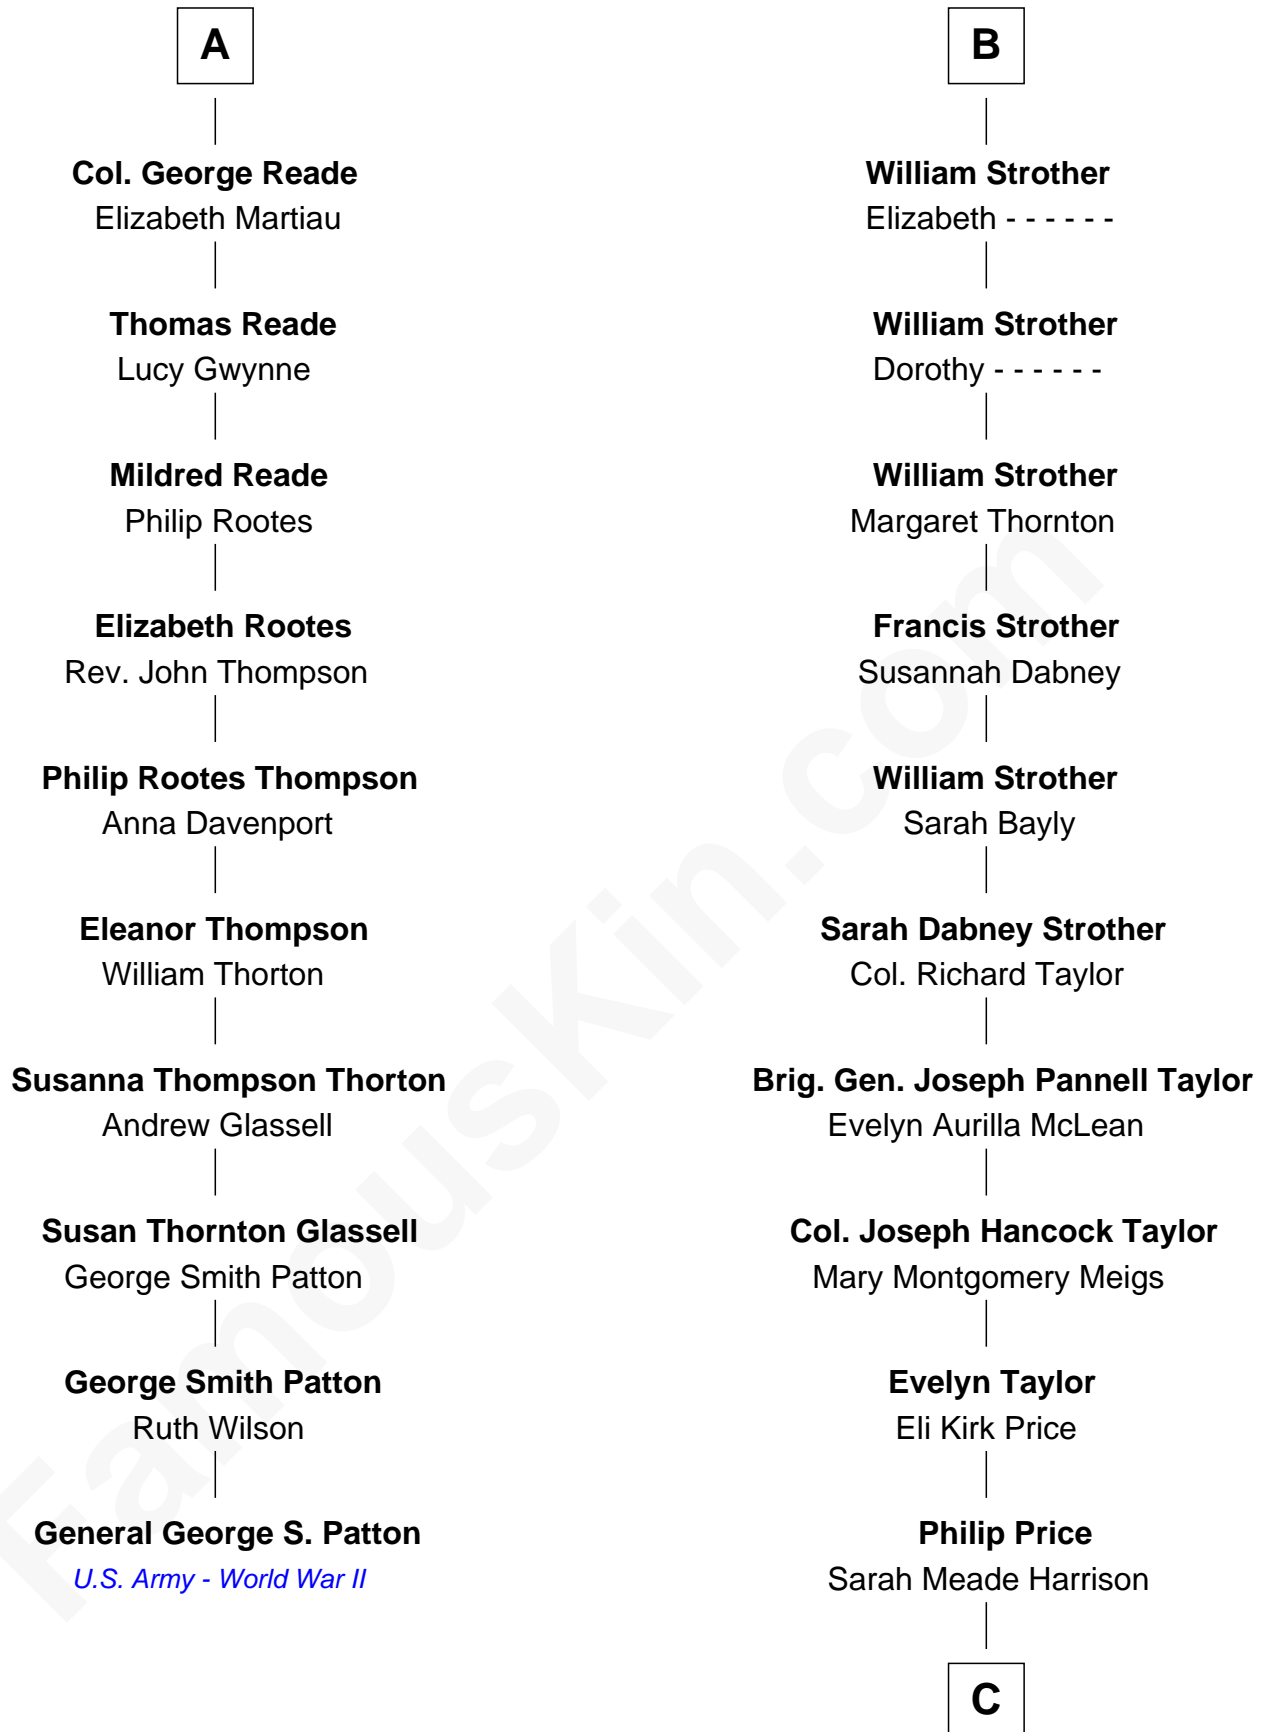

FamousKin.com
Relationship Chart of
General George S. Patton
U.S. Army - World War II

16th cousin 2 times removed of

Parker Stevenson
TV and Movie Actor

C

Sarah Meade Price
Richard Stevenson Parker

Parker Stevenson
TV and Movie Actor

FamousKin.com