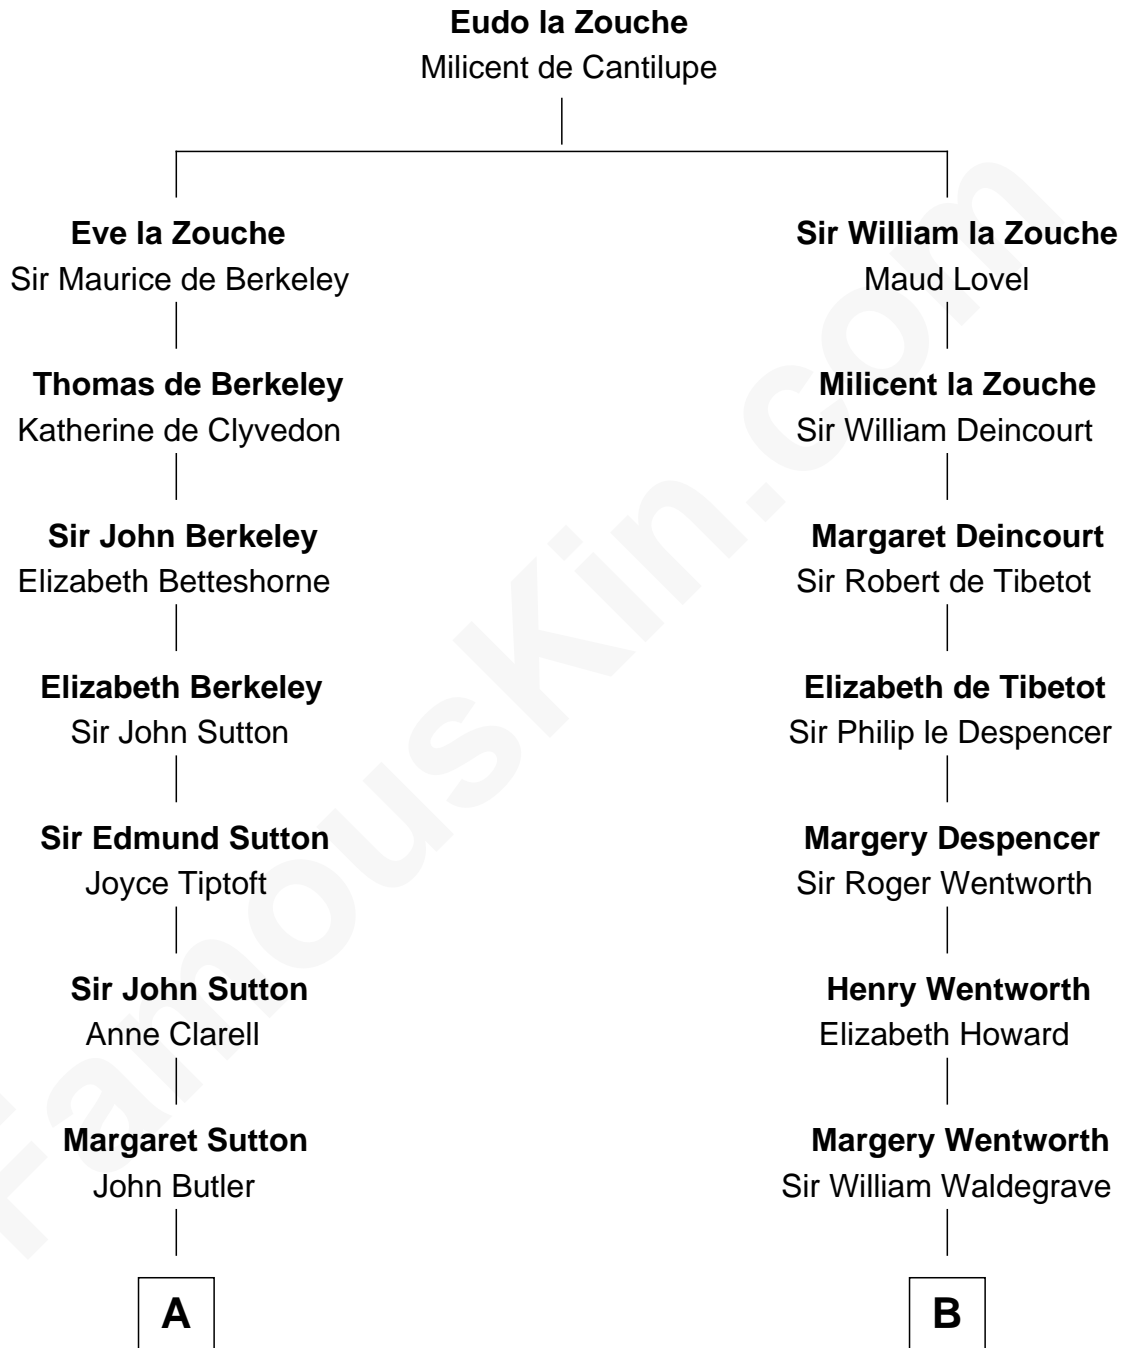

FamousKin.com
Relationship Chart of
General George S. Patton
U.S. Army - World War II

19th cousin 2 times removed of

Bob Moore
Co-Founder, Bob's Red Mill

C

Susan Thornton Glassell

George Smith Patton

George Smith Patton

Ruth Wilson

General George S. Patton

U.S. Army - World War II

D

Morris Fox

Sarah A. Smith

Violette Fox

Daniel Francis Learnard

Clinton Morris Learnard

Gertrude Maud Yost

Doris Dell Learnard

Kenneth Earl Moore

Bob Moore

Co-Founder, Bob's Red Mill