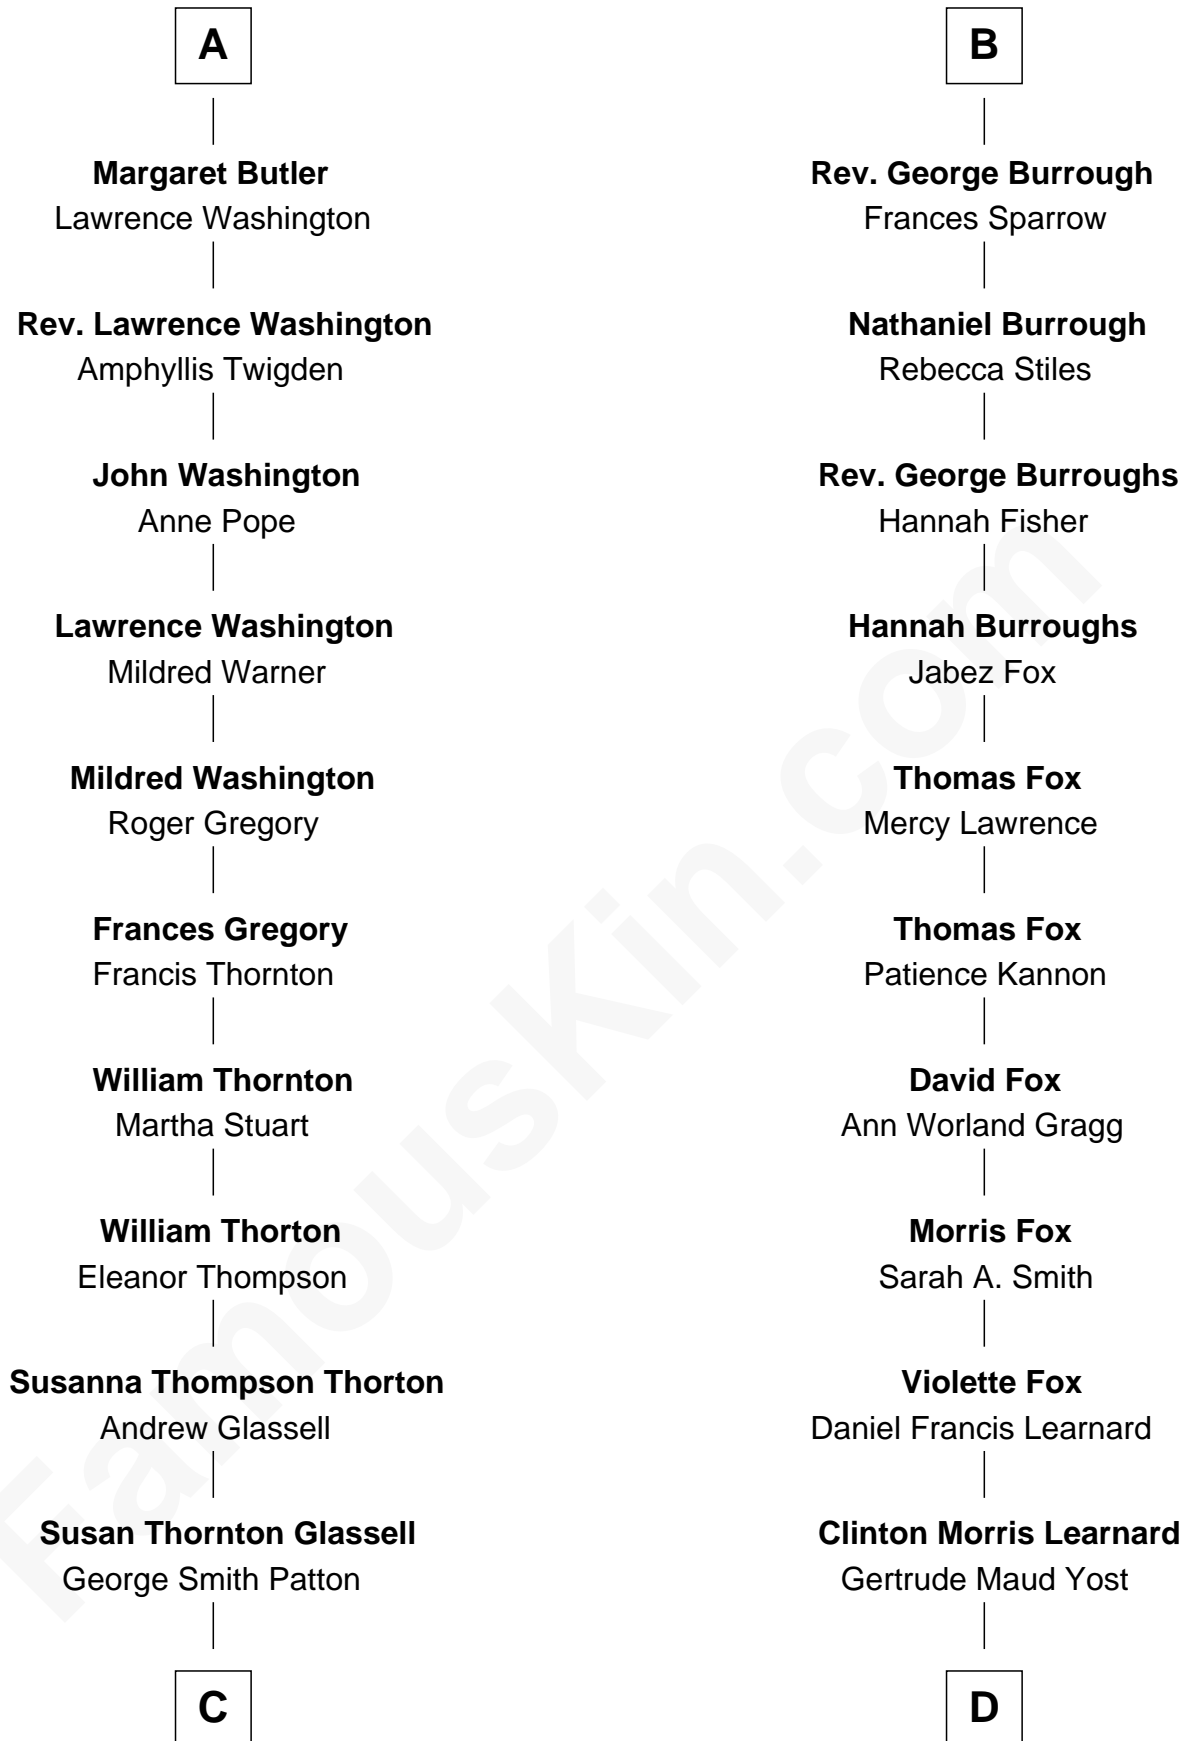

FamousKin.com
Relationship Chart of
General George S. Patton

U.S. Army - World War II

18th cousin of

Bob Moore

Co-Founder, Bob's Red Mill

Sir Philip le Despencer

Elizabeth - - - - -

Alice le Despenser

Anne Clarell

Margaret Sutton

John Butler

William Butler

Margaret Greeke

A

Sir Philip le Despencer

Elizabeth de Tibetot

Margery Despencer

Sir Roger Wentworth

Henry Wentworth

Elizabeth Howard

Margery Wentworth

Sir William Waldegrave

George Waldegrave

Anne Drury

Phyllis Waldegrave

Thomas Higham

Bridget Higham

Thomas Burrough

B

FamousKin.com