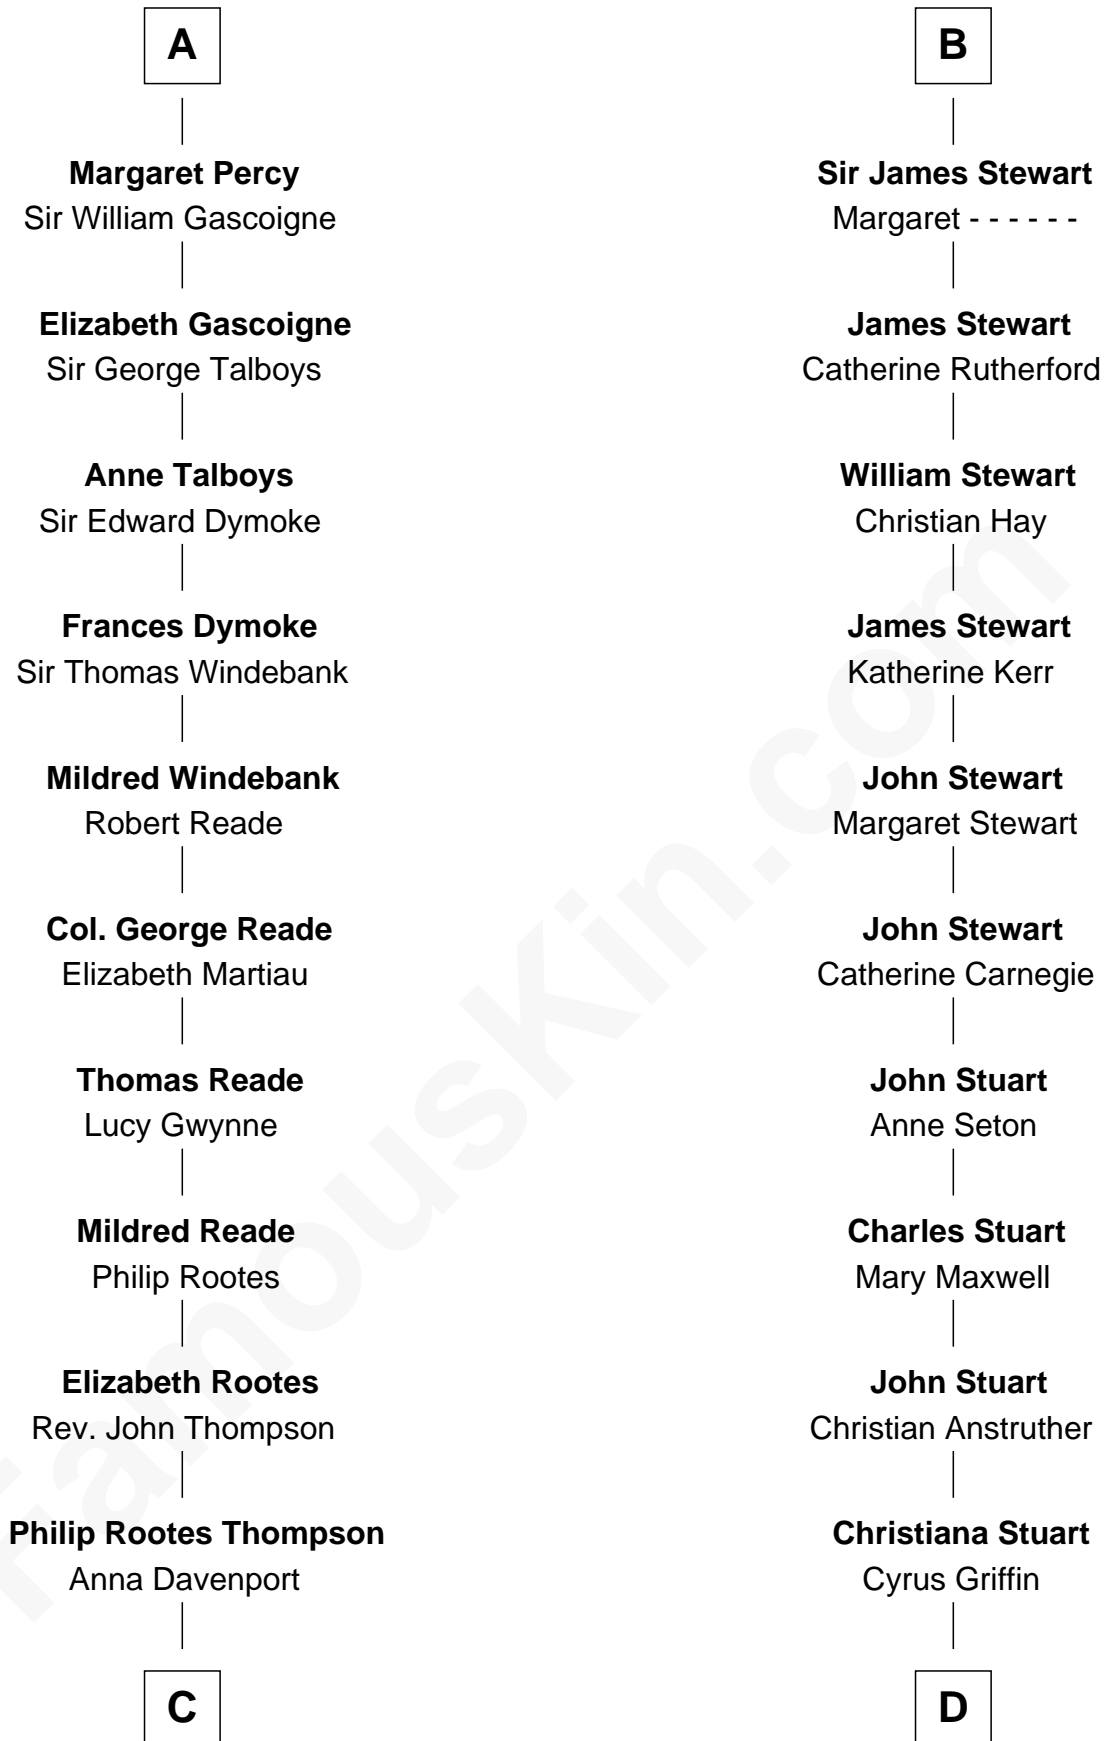

**FamousKin.com**  
**Relationship Chart of**  
**General George S. Patton**  
*U.S. Army - World War II*

**21st cousin of**

**Johnny Mercer**

*Songwriter and Co-Founder of Capitol Records*

**Alan la Zouche**  
 Ellen de Quincy

**C**

**Eleanor Thompson**

William Thorton

**Susanna Thompson Thorton**

Andrew Glassell

**Susan Thornton Glassell**

George Smith Patton

**George Smith Patton**