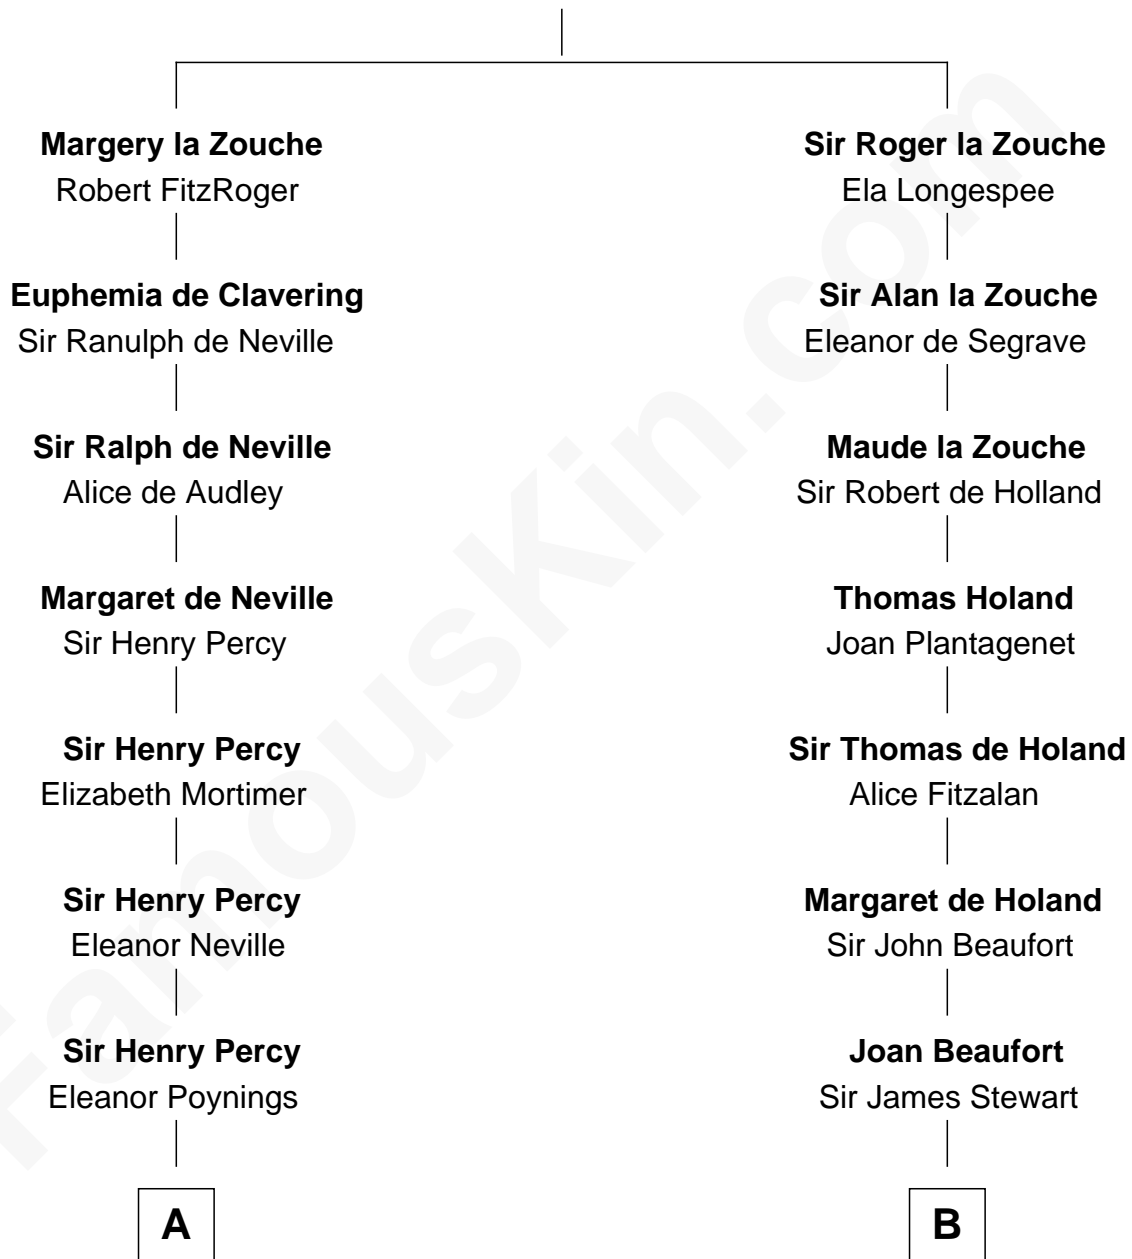

**FamousKin.com**  
**Relationship Chart of**  
**General George S. Patton**  
*U.S. Army - World War II*

**21st cousin of**

**Johnny Mercer**

*Songwriter and Co-Founder of Capitol Records*

**Alan la Zouche**  
 Ellen de Quincy

**C**

**Eleanor Thompson**

William Thorton

**Susanna Thompson Thorton**

Andrew Glassell

**Susan Thornton Glassell**

George Smith Patton

**George Smith Patton**