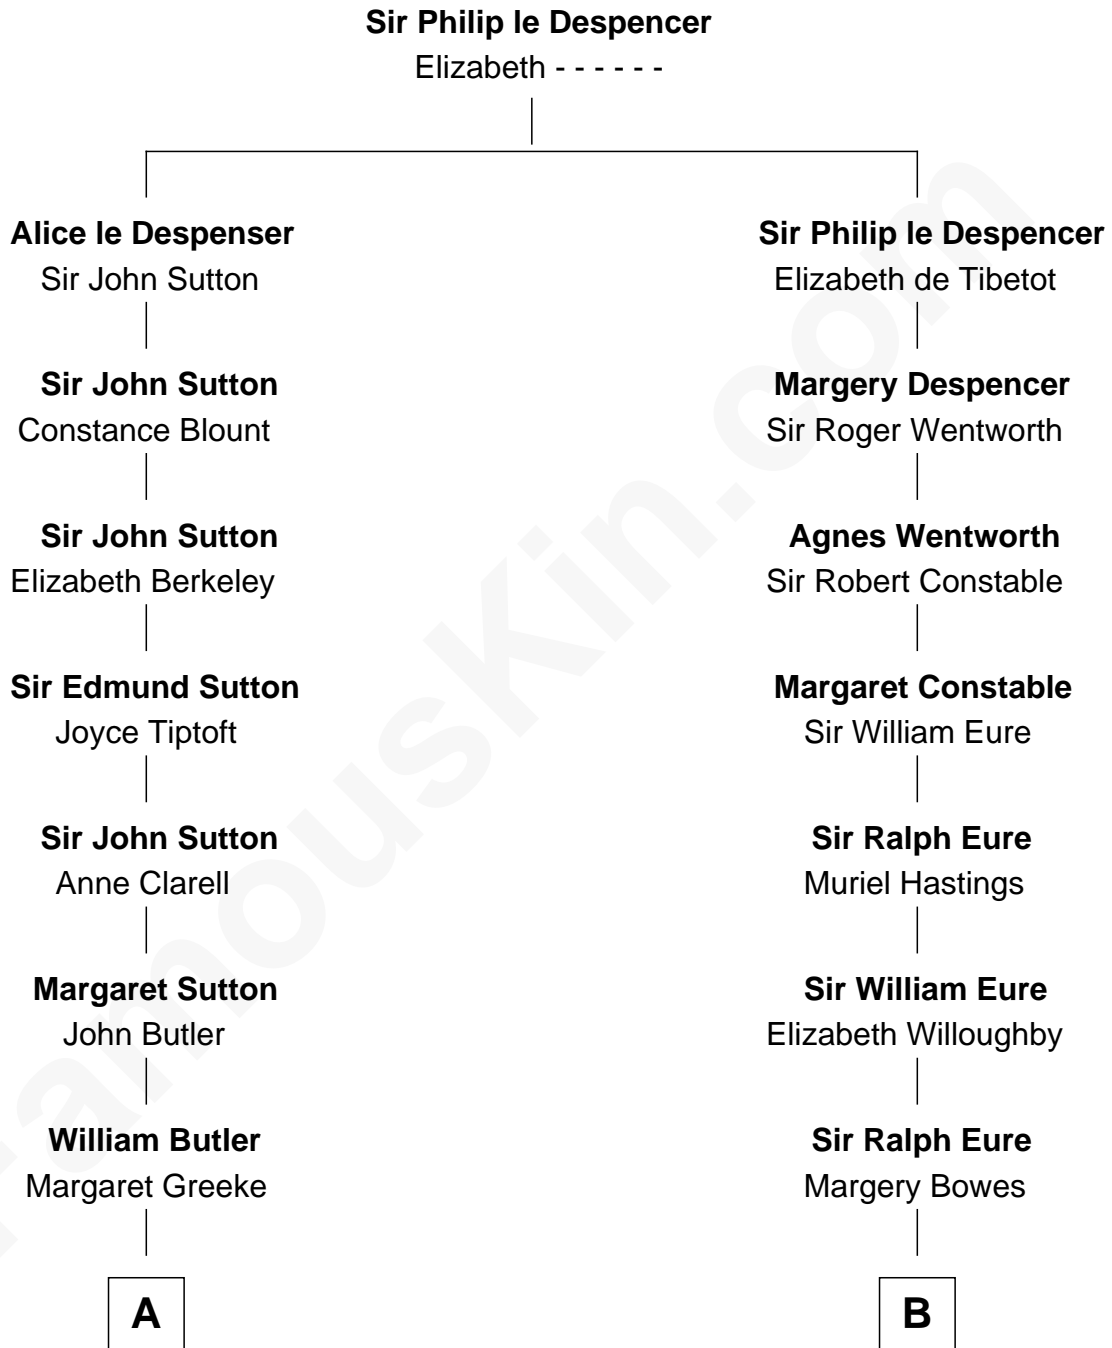

FamousKin.com
Relationship Chart of
General George S. Patton
U.S. Army - World War II

18th cousin 2 times removed of
Zach Snyder
Filmmaker

Zach Snyder photo by [Gage Skidmore](#) (CC BY-SA 2.0)