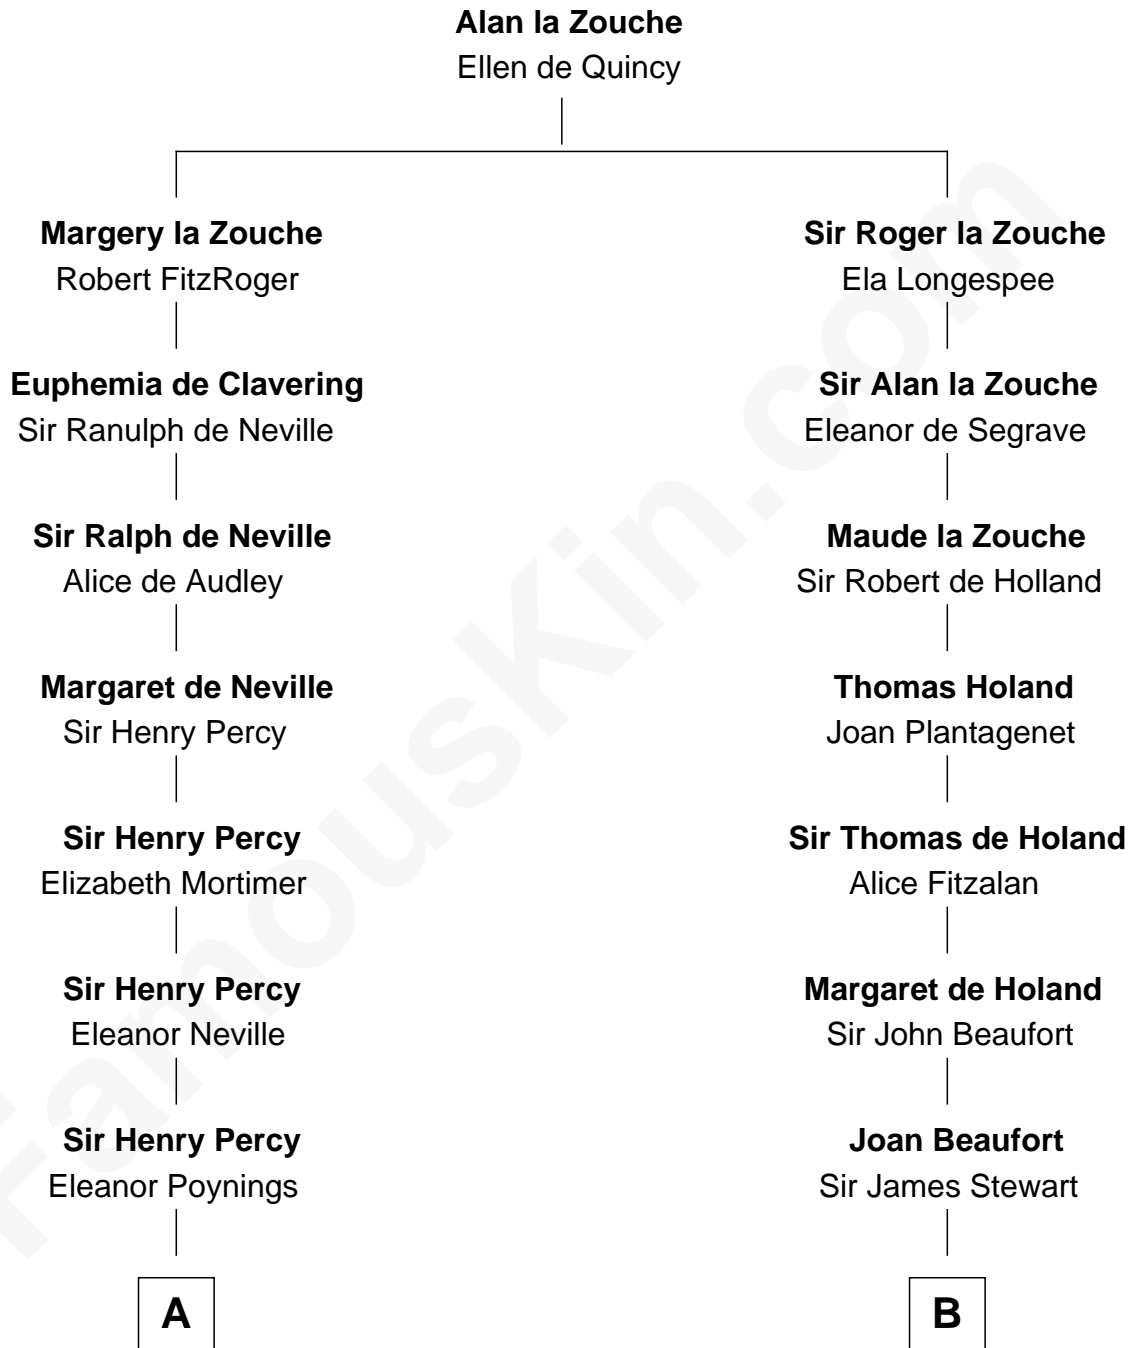

FamousKin.com
Relationship Chart of
General George S. Patton
U.S. Army - World War II

15th cousin 6 times removed of
Major John Pitcairn
British Commander at Battle of Lexington

FamousKin.com