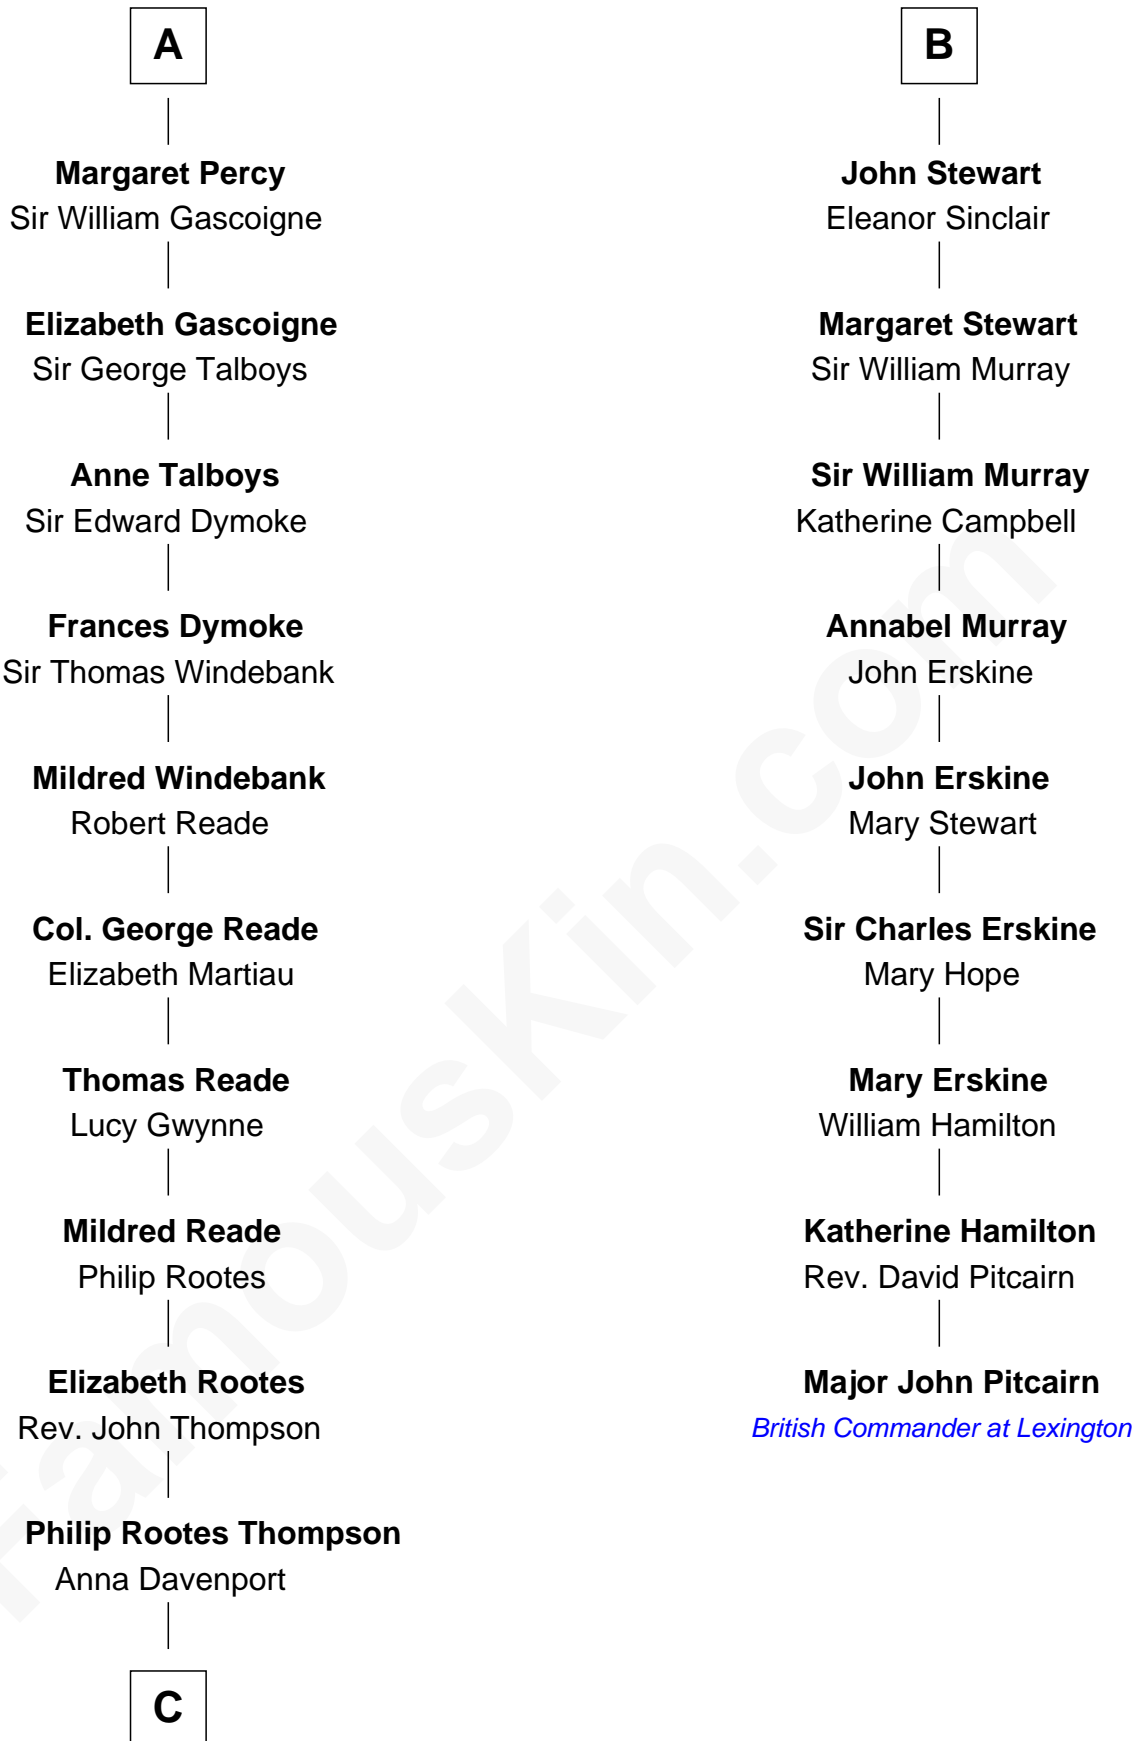

FamousKin.com
Relationship Chart of
General George S. Patton
U.S. Army - World War II

15th cousin 6 times removed of
Major John Pitcairn
British Commander at Battle of Lexington

FamousKin.com