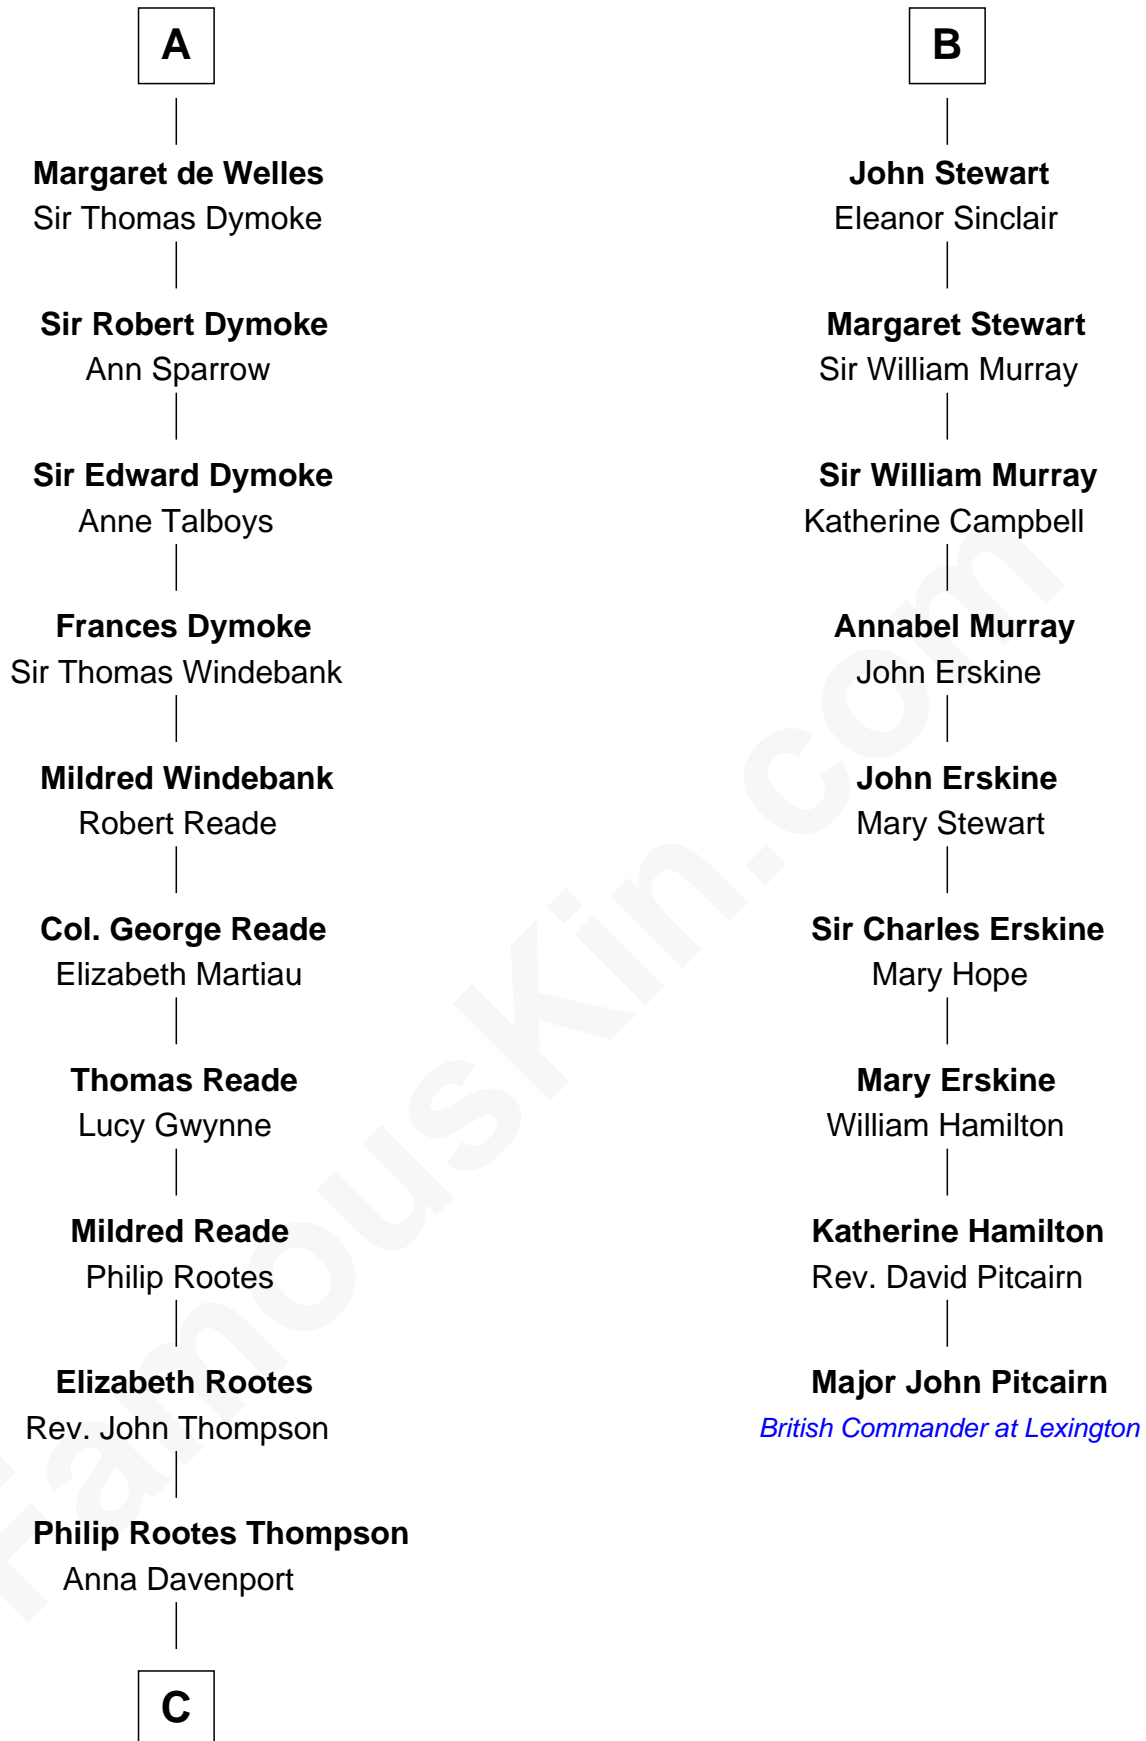

FamousKin.com
Relationship Chart of
General George S. Patton
U.S. Army - World War II

15th cousin 6 times removed of
Major John Pitcairn
British Commander at Battle of Lexington

C

—
Eleanor Thompson

William Thorton

—
Susanna Thompson Thorton

Andrew Glassell

—
Susan Thornton Glassell

George Smith Patton

—
George Smith Patton

Ruth Wilson

—
General George S. Patton

U.S. Army - World War II