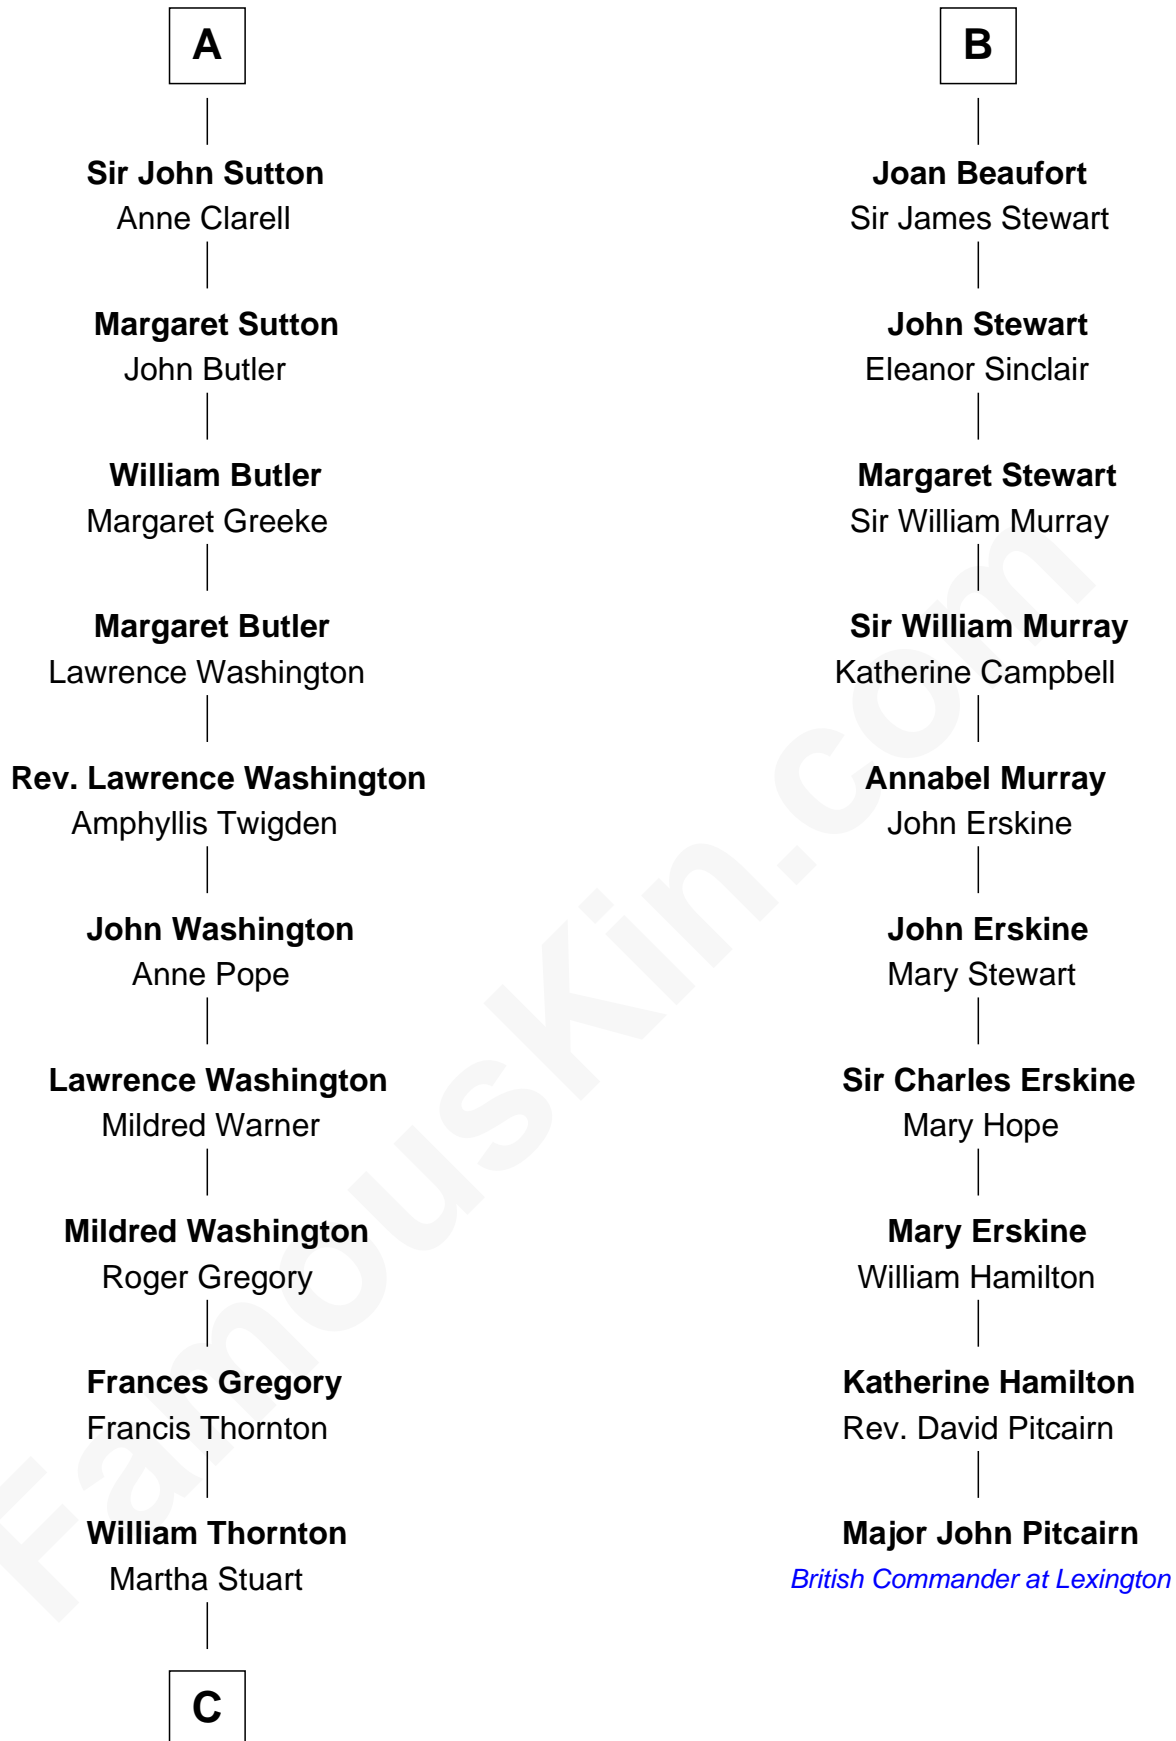

FamousKin.com
Relationship Chart of
General George S. Patton
U.S. Army - World War II

16th cousin 5 times removed of

Major John Pitcairn
British Commander at Battle of Lexington

C

William Thorton
Eleanor Thompson

Susanna Thompson Thorton
Andrew Glassell

Susan Thornton Glassell
George Smith Patton

George Smith Patton
Ruth Wilson

General George S. Patton
U.S. Army - World War II

FamousKin.com