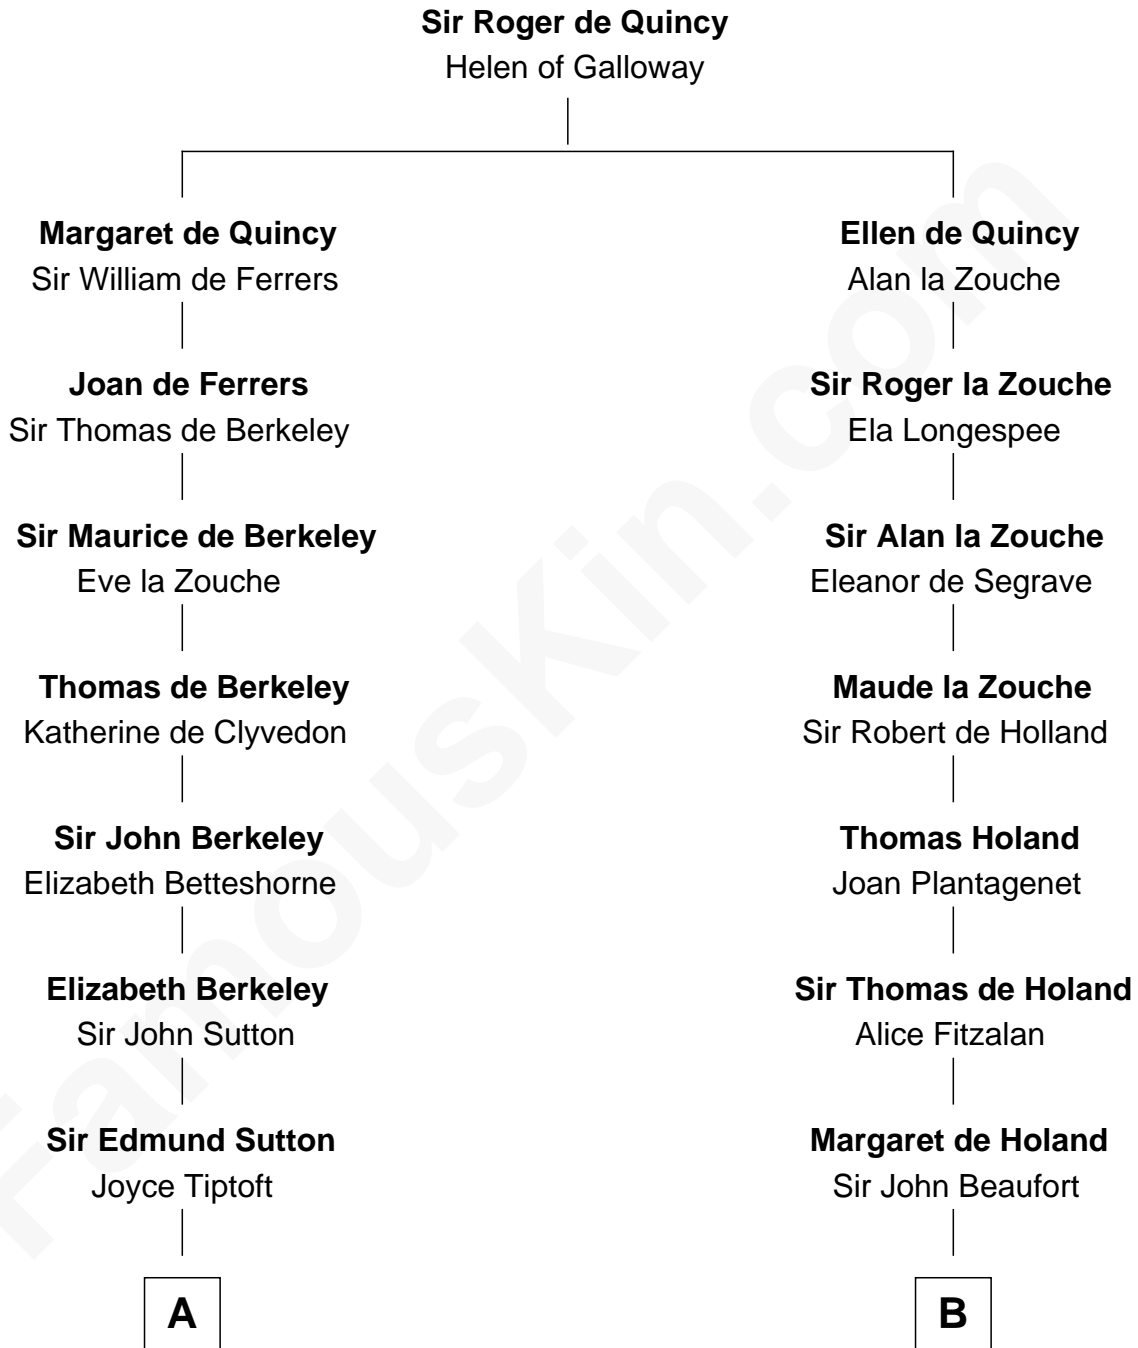

FamousKin.com
Relationship Chart of
General George S. Patton
U.S. Army - World War II

16th cousin 5 times removed of

Major John Pitcairn
British Commander at Battle of Lexington

C

William Thorton
Eleanor Thompson

Susanna Thompson Thorton
Andrew Glassell

Susan Thornton Glassell
George Smith Patton

George Smith Patton
Ruth Wilson

General George S. Patton
U.S. Army - World War II

FamousKin.com