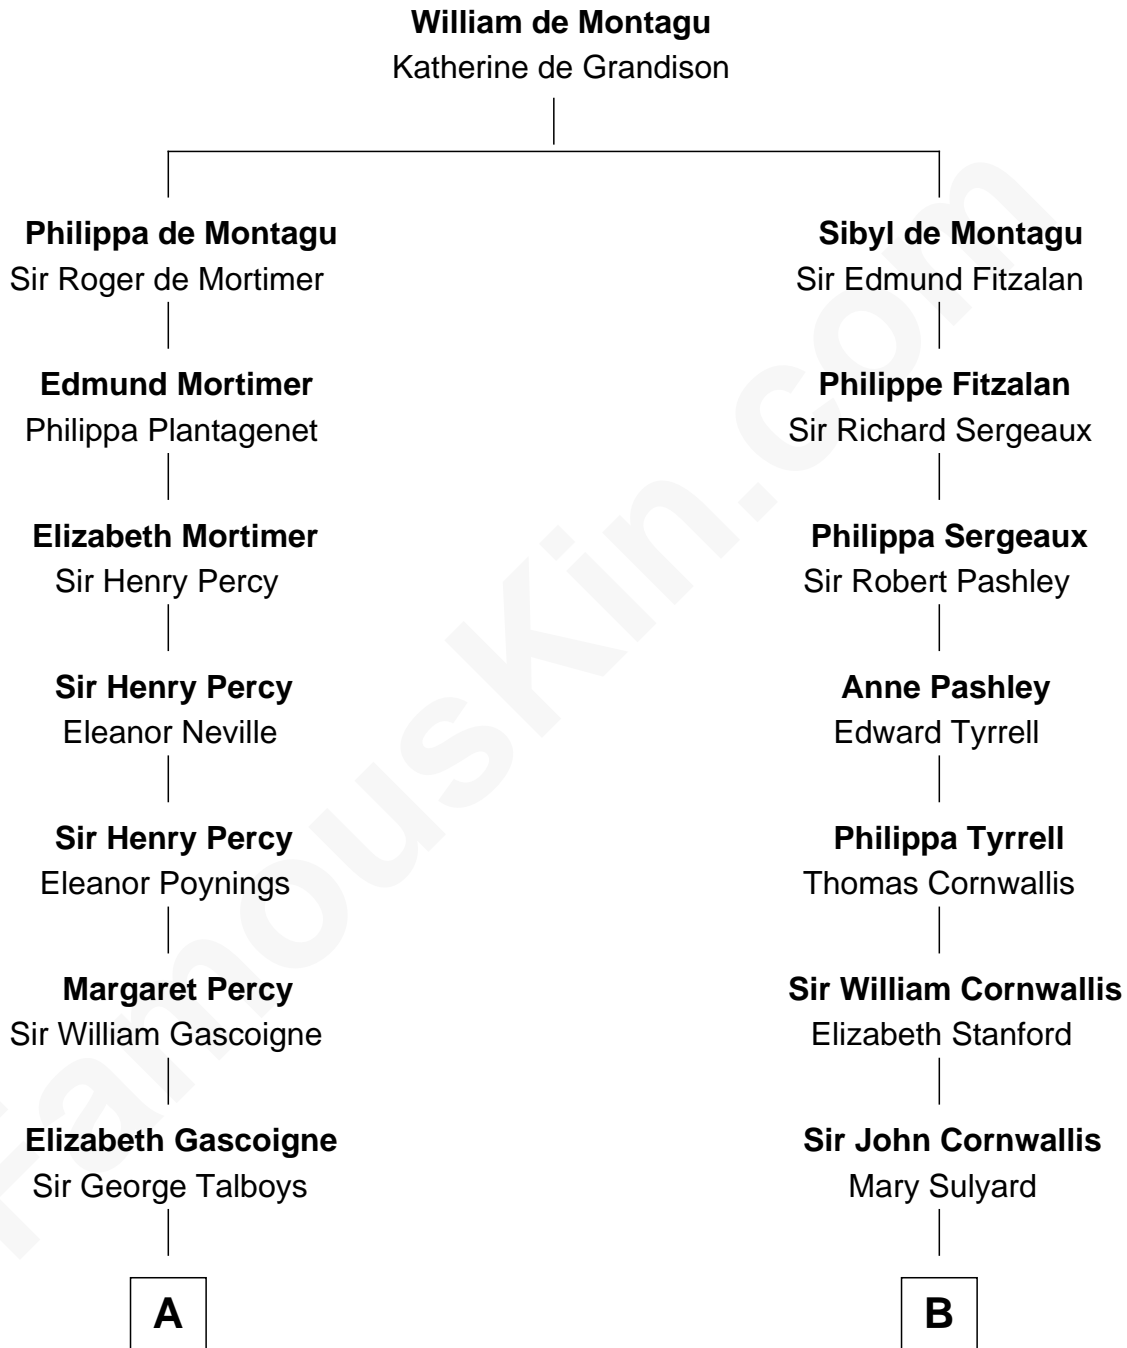

**FamousKin.com**  
**Relationship Chart of**  
**General George S. Patton**  
*U.S. Army - World War II*

**19th cousin 1 time removed of**  
**Marilyn Monroe**  
*Actress, Model, and Singer*

**C**

**Susan Thornton Glassell**

George Smith Patton

**George Smith Patton**

Ruth Wilson

**General George S. Patton**

*U.S. Army - World War II*

**D**

**Elizabeth Cutting Easton**

William Congdon Tennant

**Elizabeth Easton Tennant**

Frederick Almy Gifford

**Charles Stanley Gifford**

Gladys Pearl Monroe

**Marilyn Monroe**

*Actress, Model, and Singer*

FamousKin.com