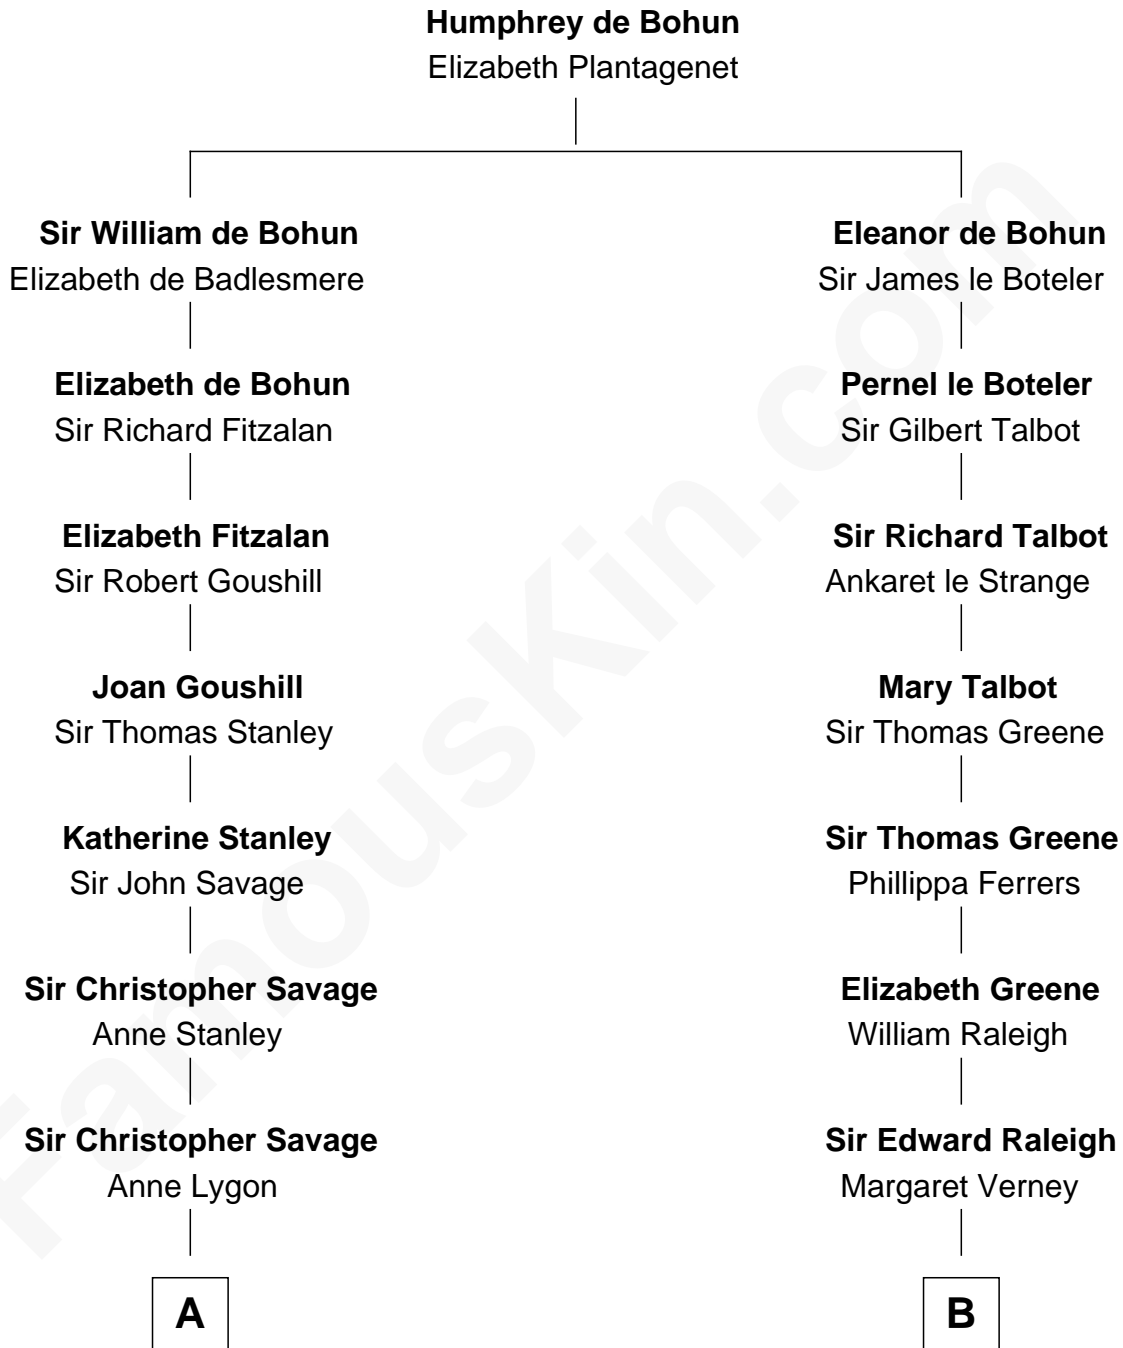

FamousKin.com
Relationship Chart of
General George S. Patton
U.S. Army - World War II

19th cousin 2 times removed of

Marilyn Monroe
Actress, Model, and Singer

C

Susan Thornton Glassell

George Smith Patton

George Smith Patton