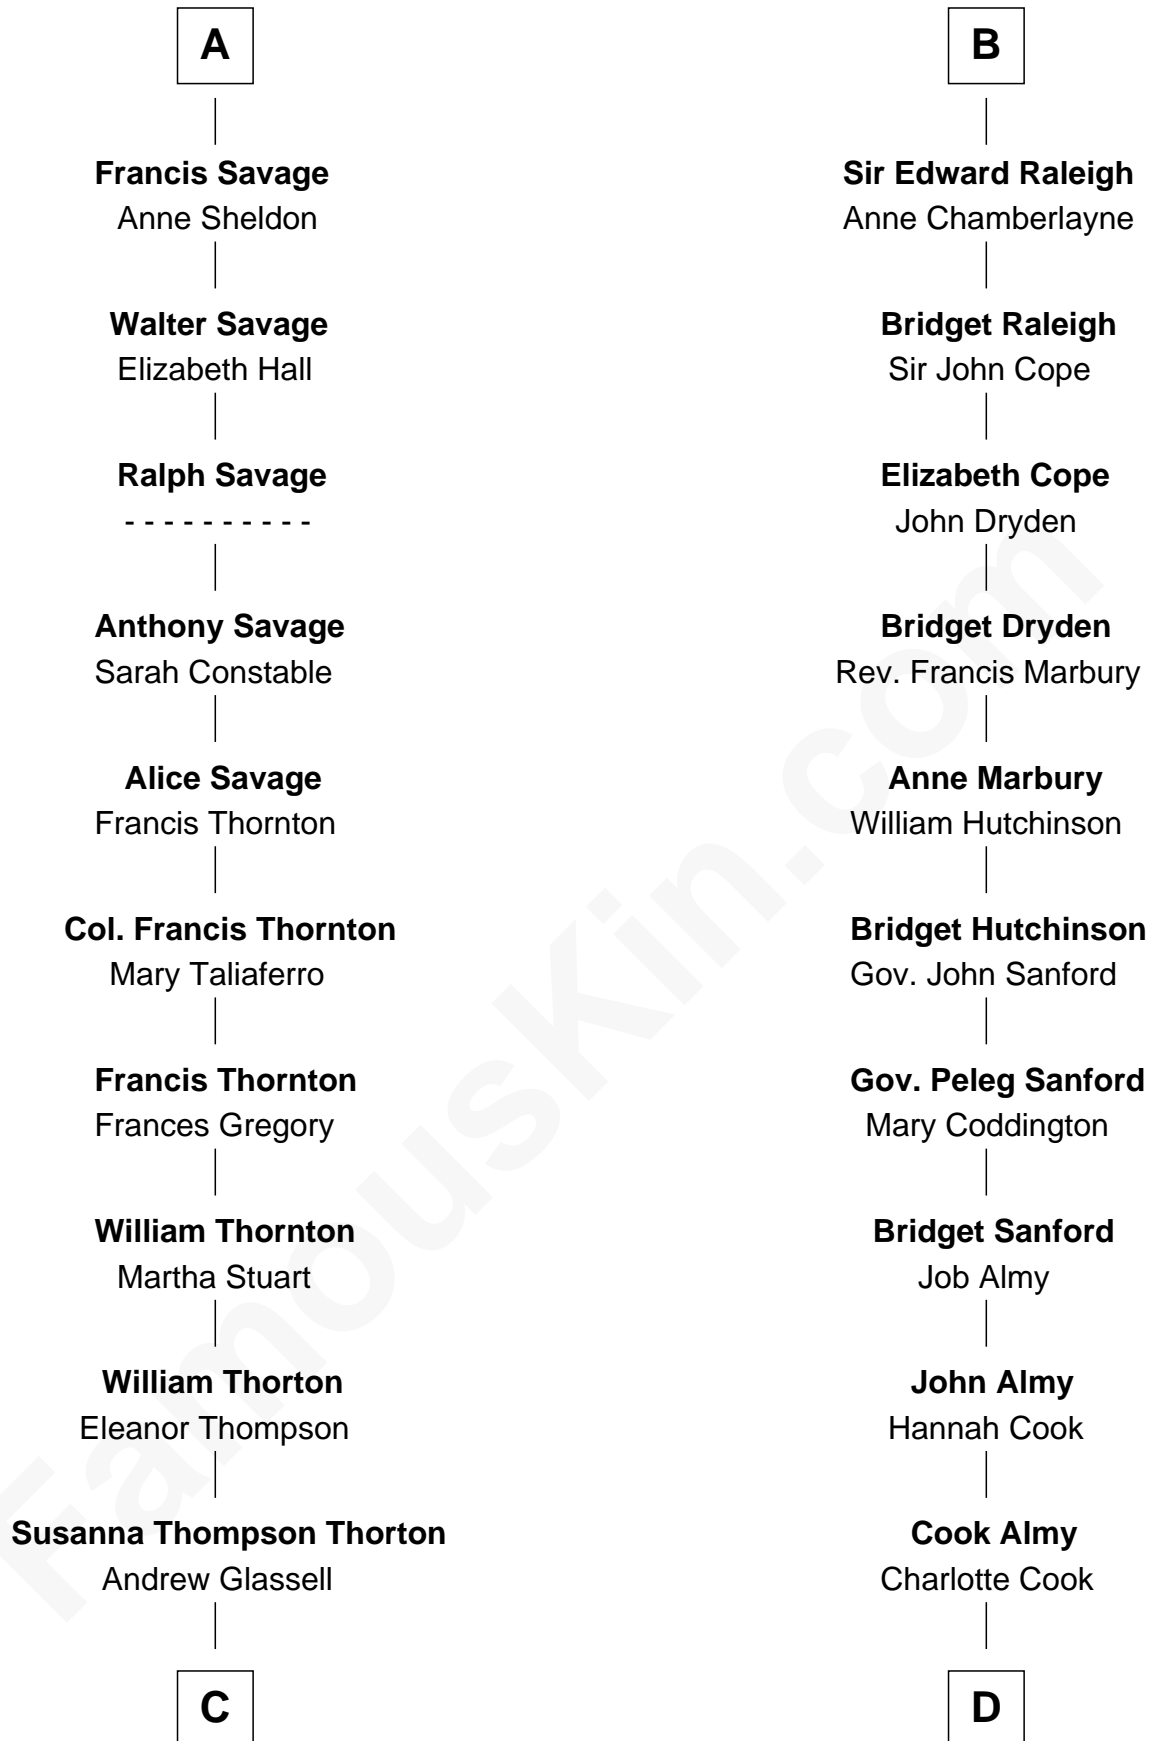

FamousKin.com
Relationship Chart of
General George S. Patton
U.S. Army - World War II

19th cousin 2 times removed of

Marilyn Monroe
Actress, Model, and Singer

C

Susan Thornton Glassell

George Smith Patton

George Smith Patton

Ruth Wilson

General George S. Patton

U.S. Army - World War II

D

Samuel Elam Almy

Susan Bateman

Susan Bateman Almy

Charles Adams Gifford

Frederick Almy Gifford

Elizabeth Easton Tennant

Charles Stanley Gifford

Gladys Pearl Monroe

Marilyn Monroe

Actress, Model, and Singer

FamousKin.com