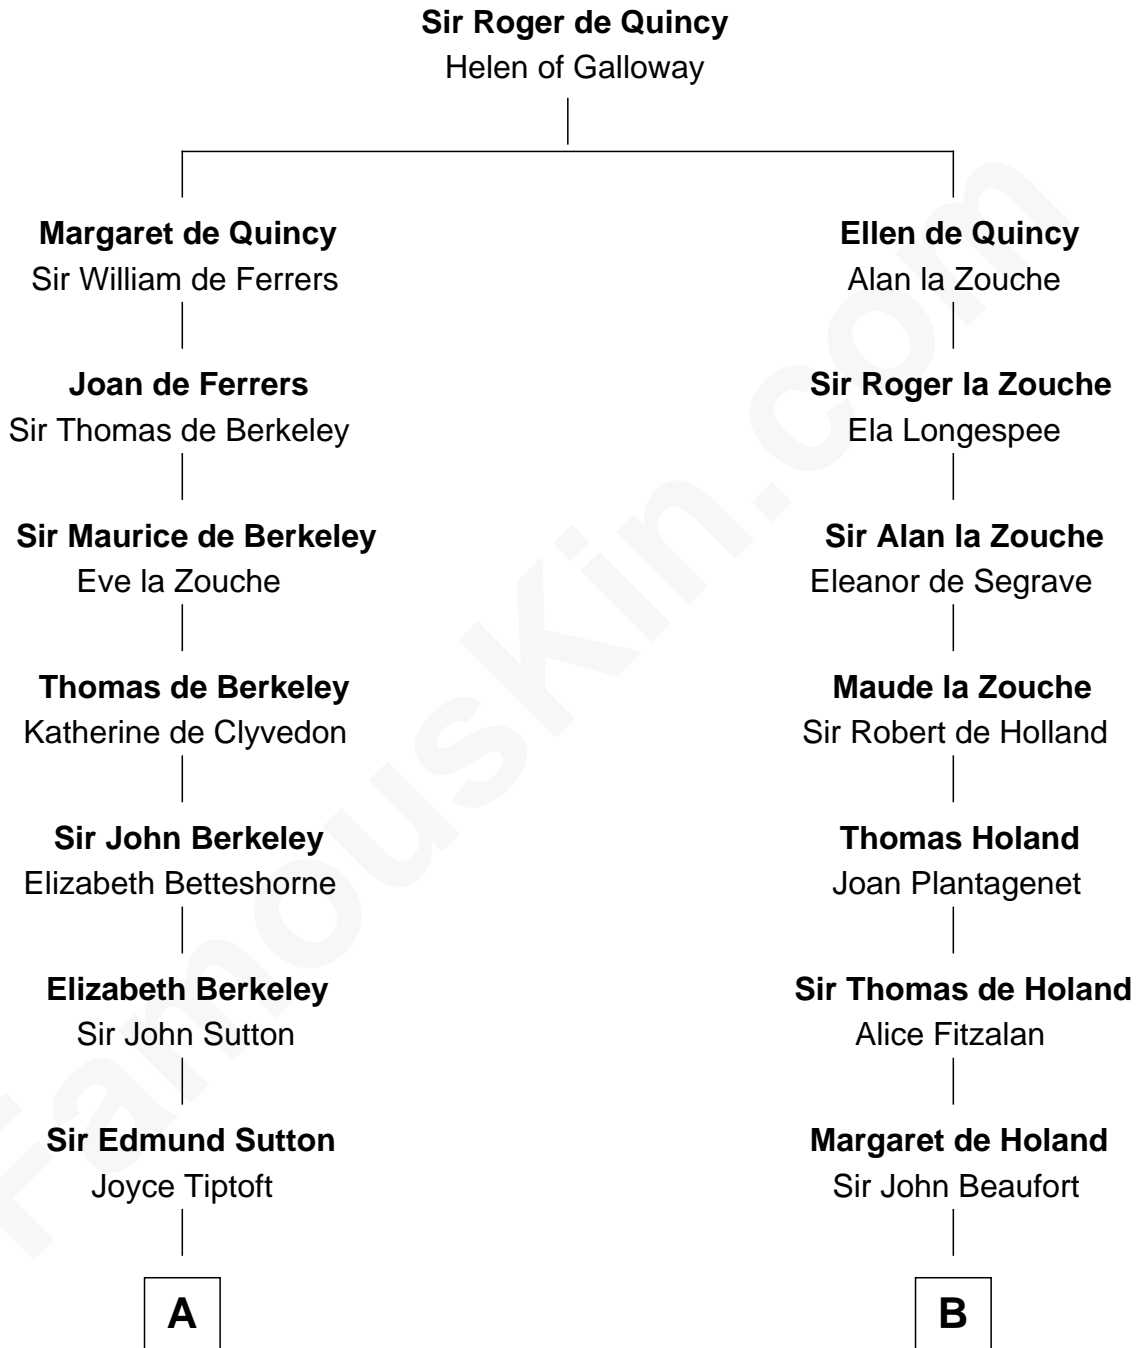

FamousKin.com
Relationship Chart of
General George S. Patton
U.S. Army - World War II

20th cousin 1 time removed of
Noel Coward
Playwright, Actor, and Songwriter

C

William Thorton
Eleanor Thompson

Susanna Thompson Thorton
Andrew Glassell

Susan Thornton Glassell
George Smith Patton

George Smith Patton
Ruth Wilson

General George S. Patton
U.S. Army - World War II

D

Henry Veitch
Margaret Harrison

Henry Gordon Veitch
Mary Kathleen Synchron

Violet Agnes Veitch
Arthur Sabin Coward