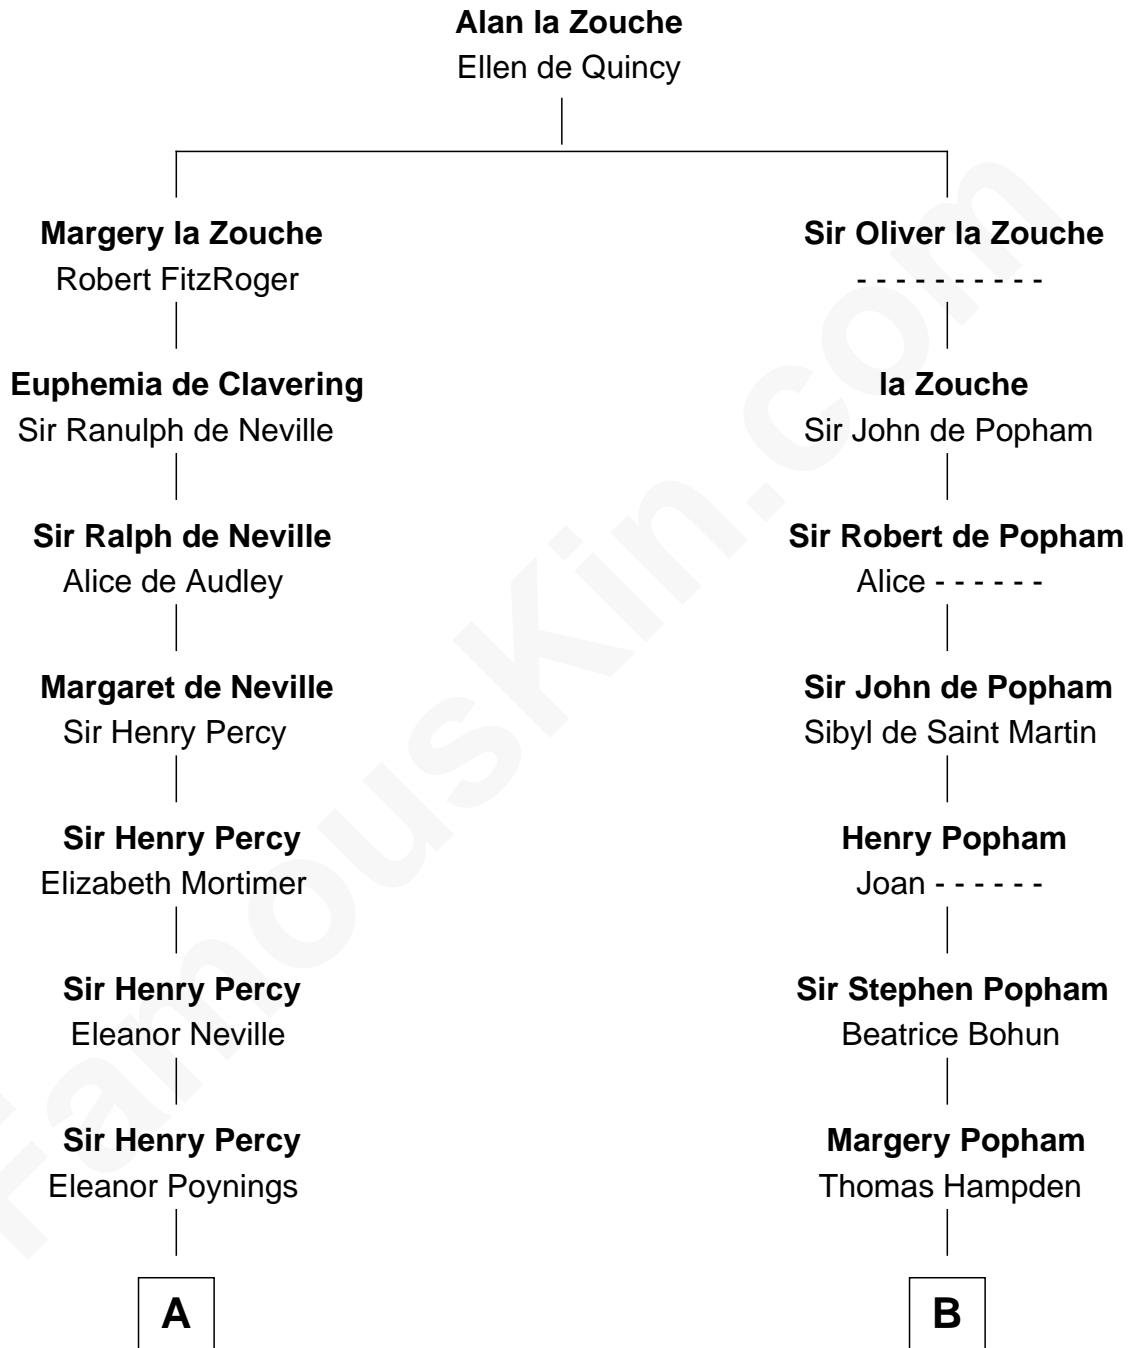

FamousKin.com
Relationship Chart of
General George S. Patton
U.S. Army - World War II

12th cousin 9 times removed of
Edmund Waller
English Poet and Politician

C

—
Eleanor Thompson

William Thorton

—
Susanna Thompson Thorton

Andrew Glassell

—
Susan Thornton Glassell

George Smith Patton

—
George Smith Patton

Ruth Wilson

—
General George S. Patton

U.S. Army - World War II

FamousKin.com