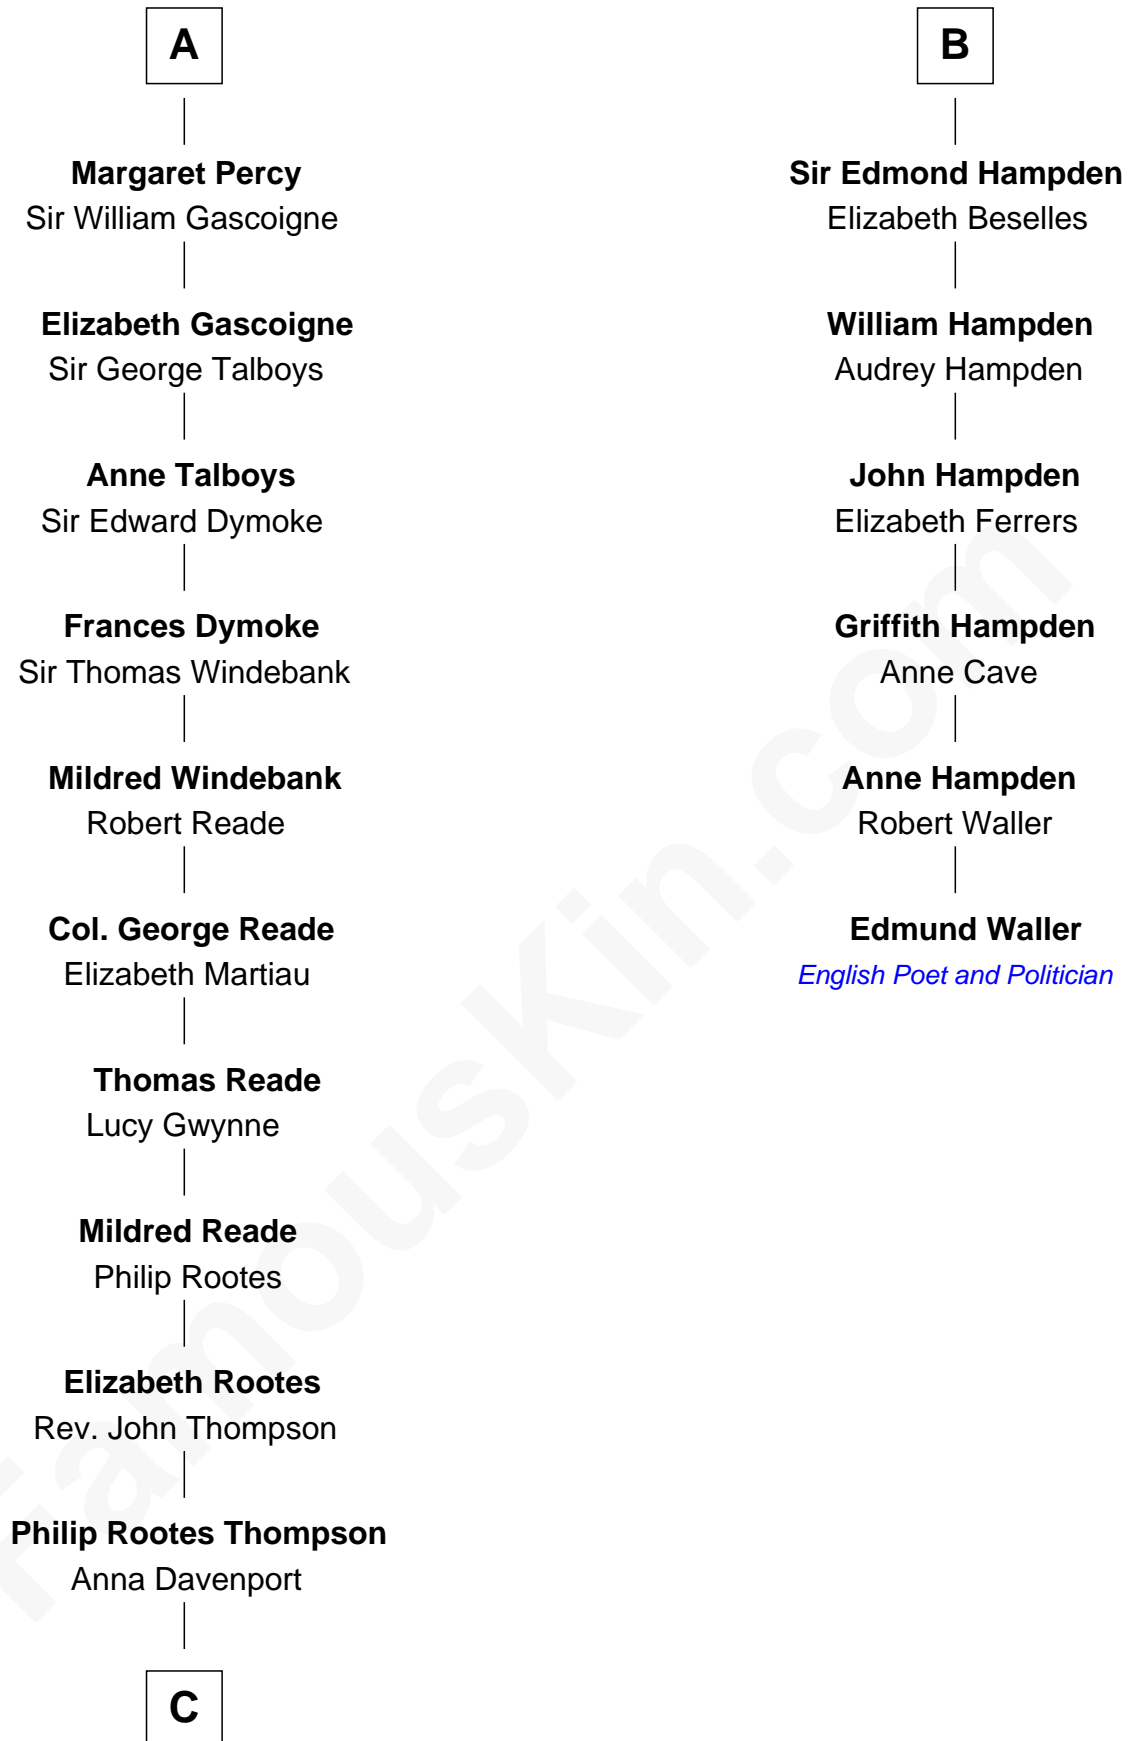

FamousKin.com
Relationship Chart of
General George S. Patton
U.S. Army - World War II

12th cousin 9 times removed of
Edmund Waller
English Poet and Politician

C

—
Eleanor Thompson

William Thorton

—
Susanna Thompson Thorton

Andrew Glassell

—
Susan Thornton Glassell

George Smith Patton

—
George Smith Patton

Ruth Wilson

—
General George S. Patton

U.S. Army - World War II

FamousKin.com