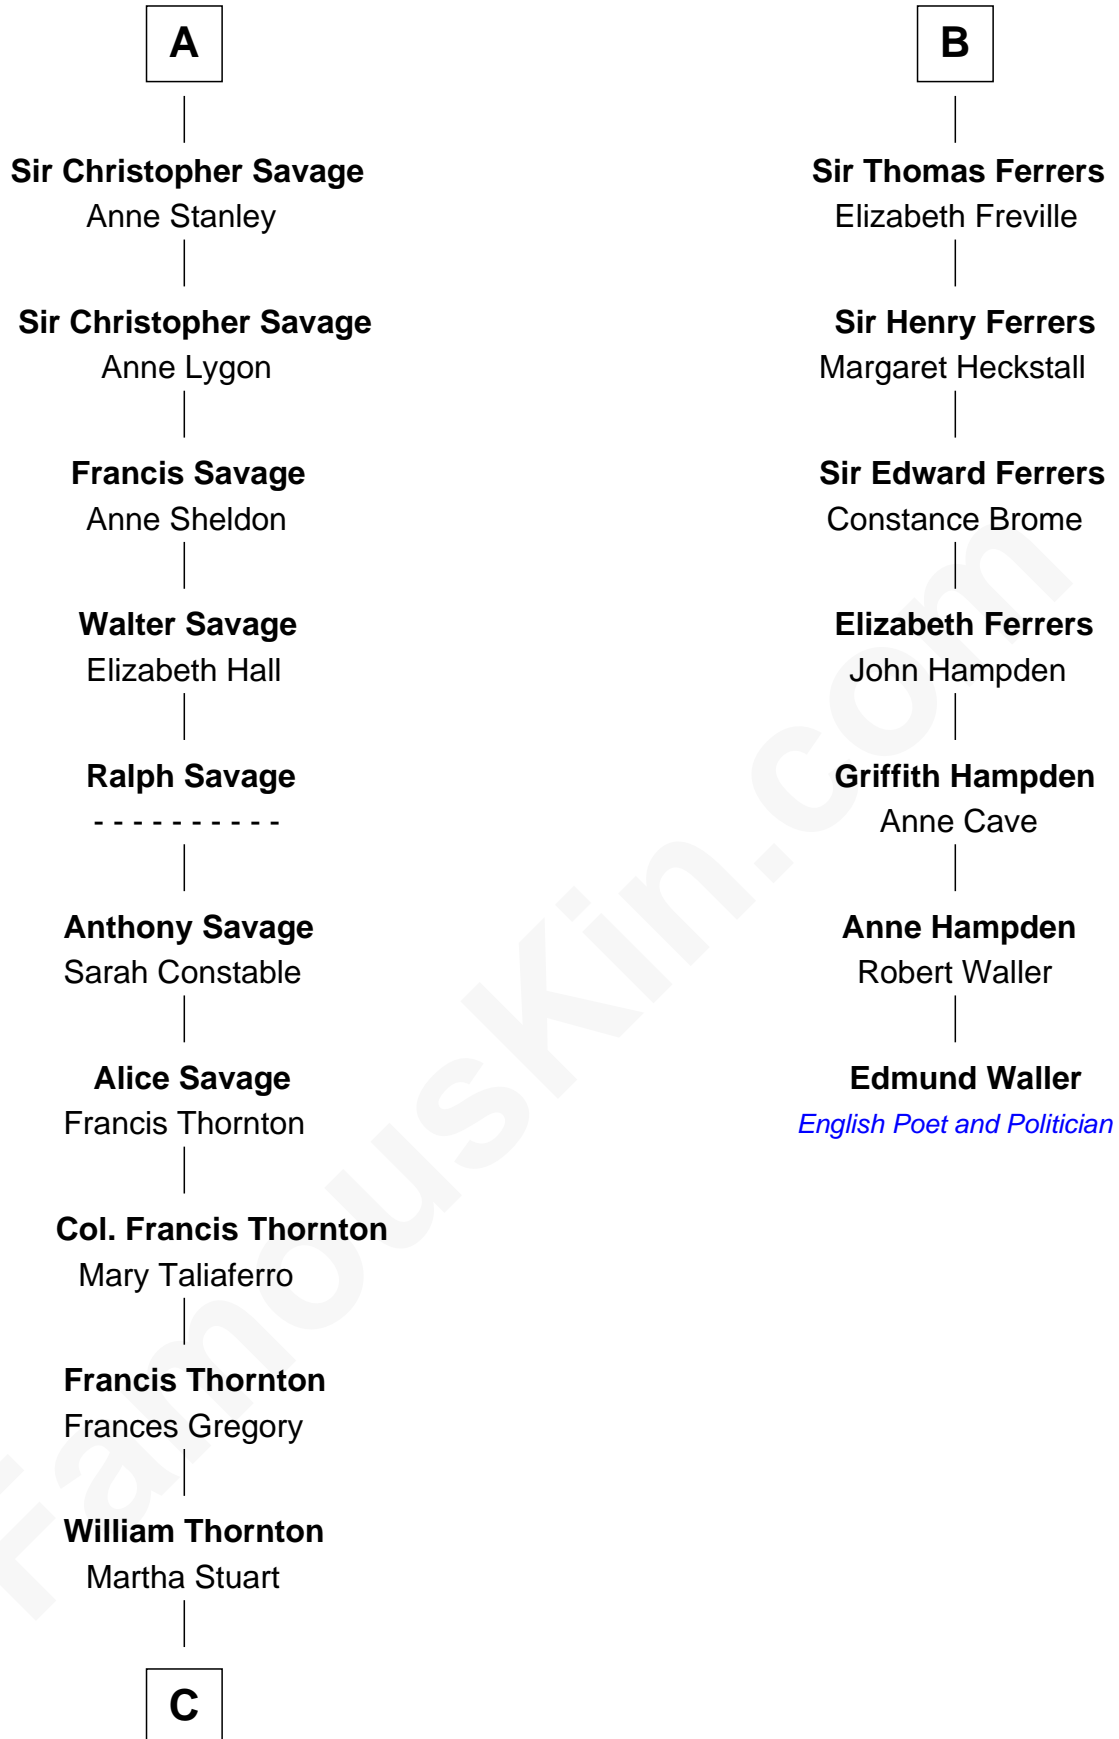

FamousKin.com
Relationship Chart of
General George S. Patton
U.S. Army - World War II

13th cousin 8 times removed of
Edmund Waller
English Poet and Politician

C

William Thorton
Eleanor Thompson

Susanna Thompson Thorton
Andrew Glassell

Susan Thornton Glassell
George Smith Patton

George Smith Patton
Ruth Wilson

General George S. Patton
U.S. Army - World War II