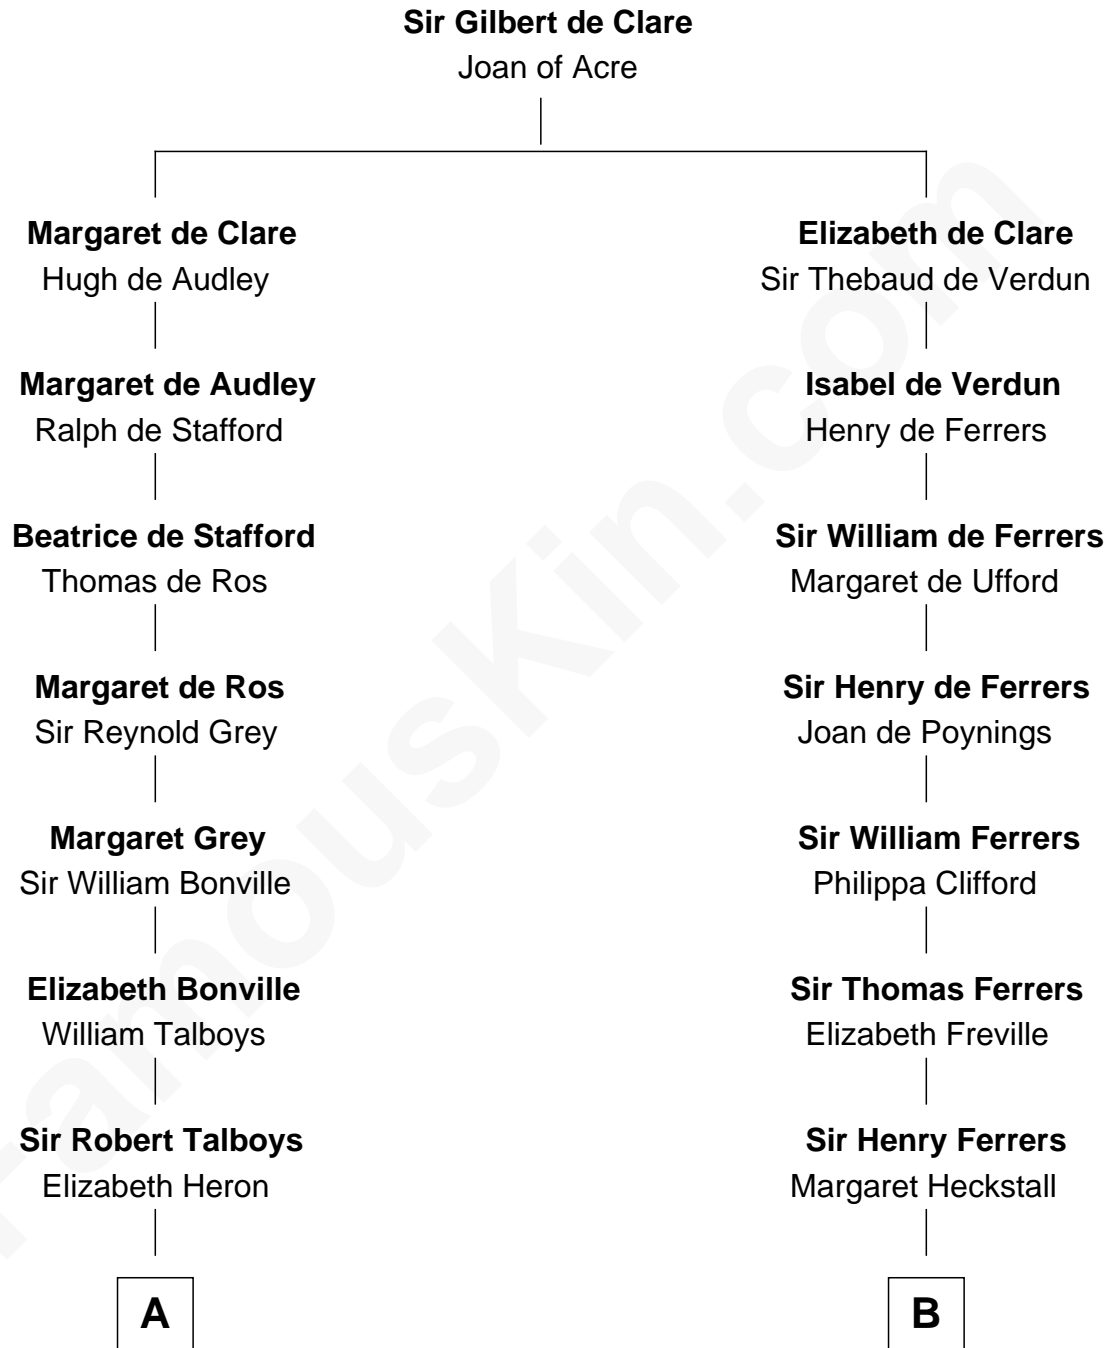

FamousKin.com
Relationship Chart of
General George S. Patton
U.S. Army - World War II

11th cousin 9 times removed of

Edmund Waller
English Poet and Politician

C

—
Susanna Thompson Thorton

Andrew Glassell

—
Susan Thornton Glassell

George Smith Patton

—
George Smith Patton

Ruth Wilson

—
General George S. Patton

U.S. Army - World War II

FamousKin.com