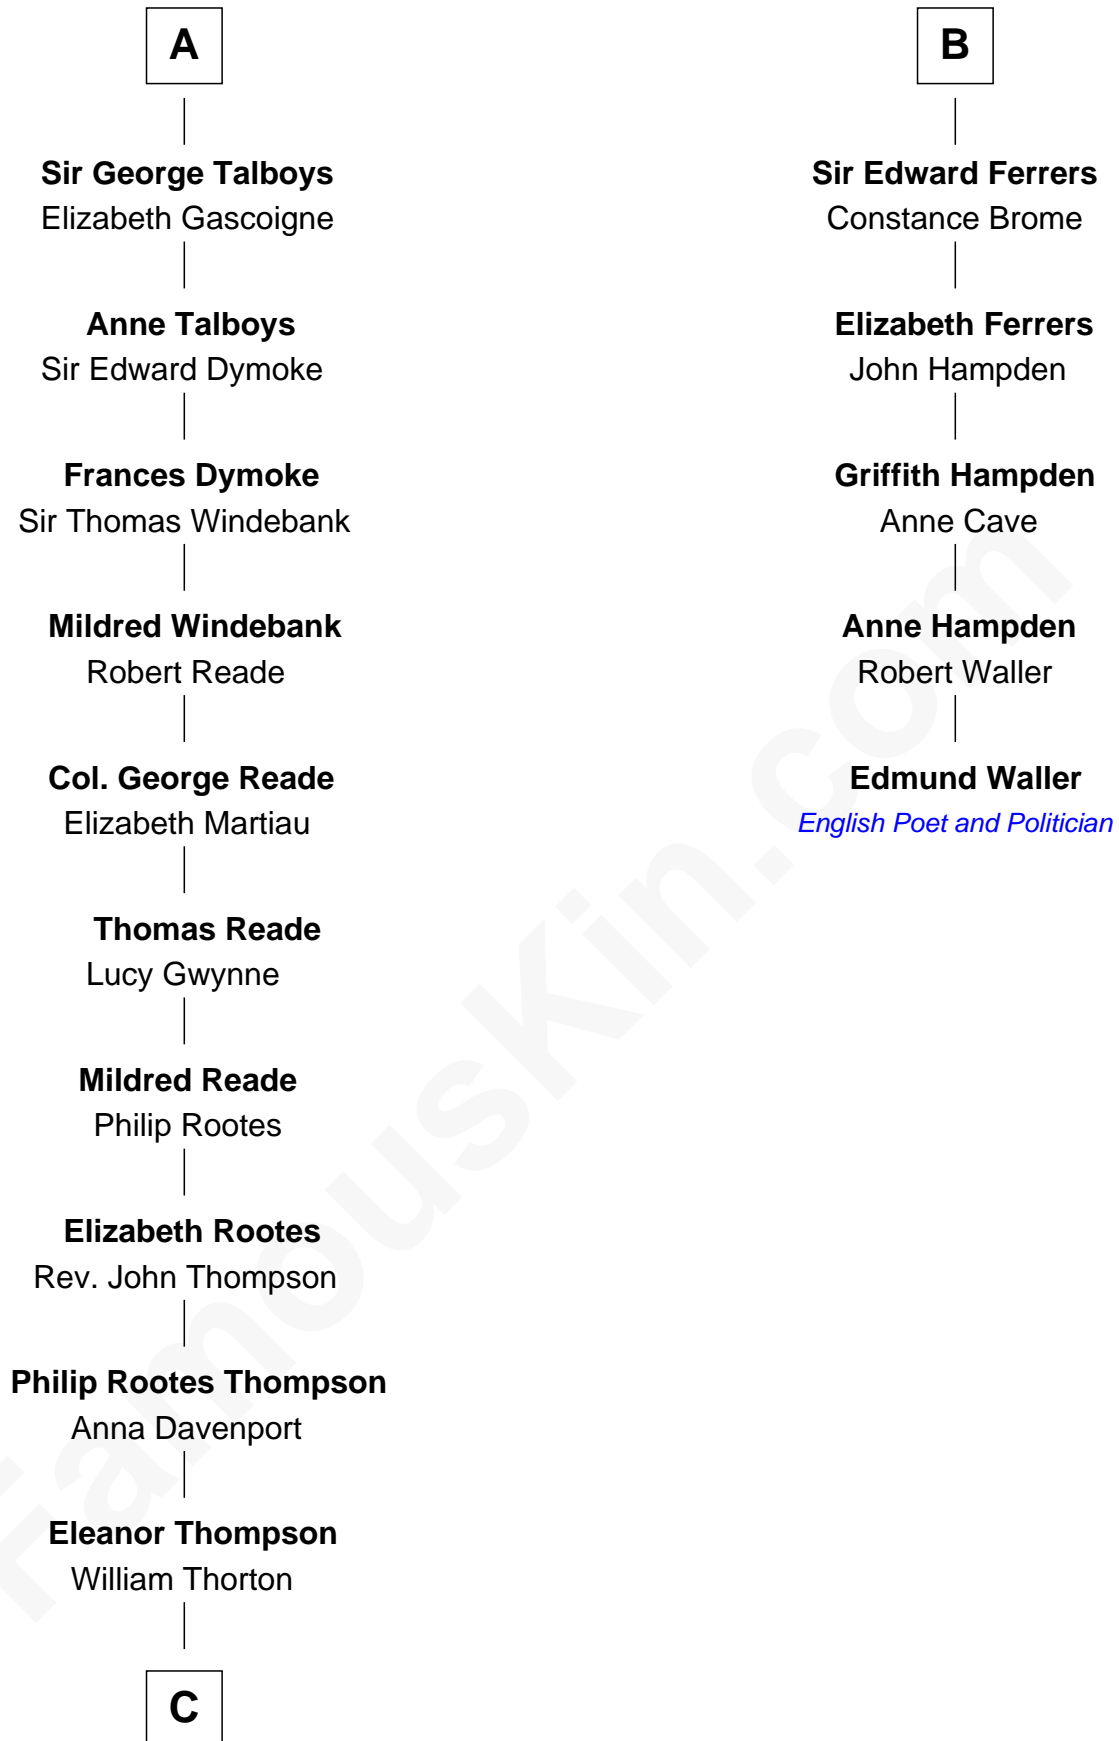

FamousKin.com
Relationship Chart of
General George S. Patton
U.S. Army - World War II

11th cousin 9 times removed of

Edmund Waller
English Poet and Politician

C

—
Susanna Thompson Thorton

Andrew Glassell

—
Susan Thornton Glassell