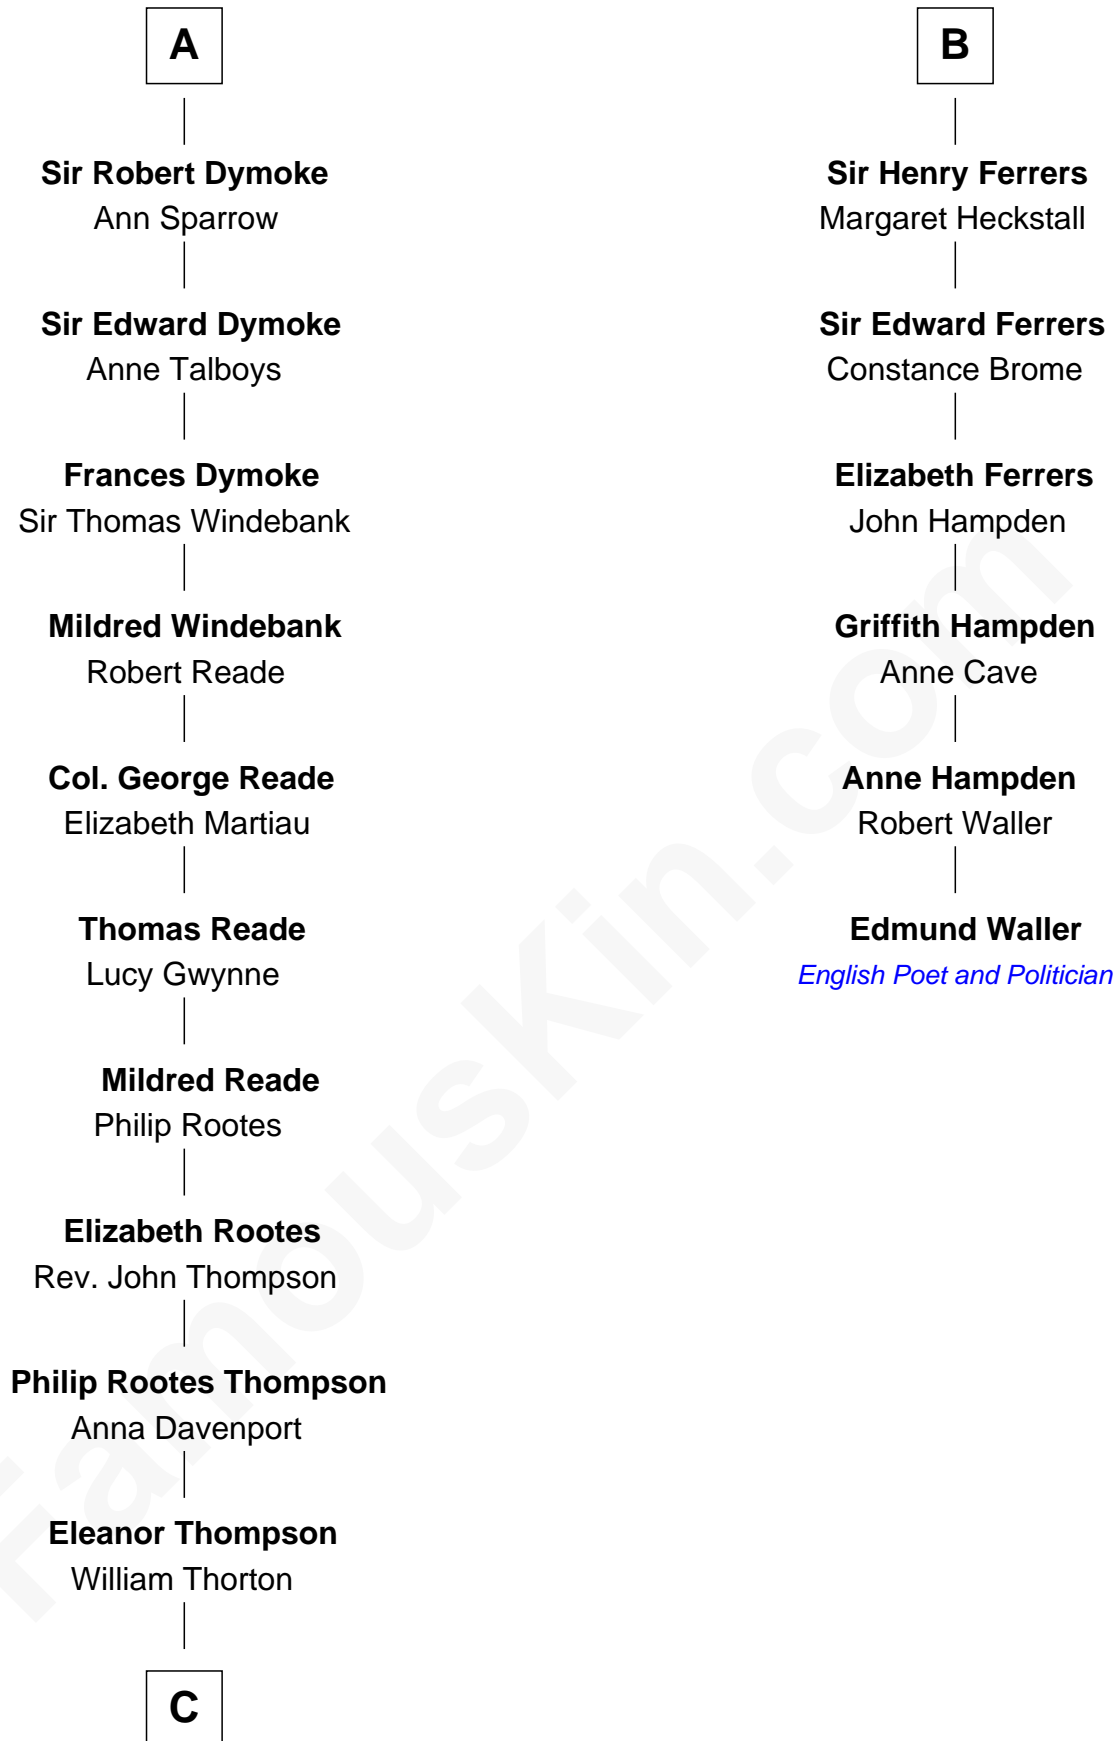

FamousKin.com
Relationship Chart of
General George S. Patton
U.S. Army - World War II

12th cousin 8 times removed of

Edmund Waller
English Poet and Politician

C

—
Susanna Thompson Thorton

Andrew Glassell

—
Susan Thornton Glassell