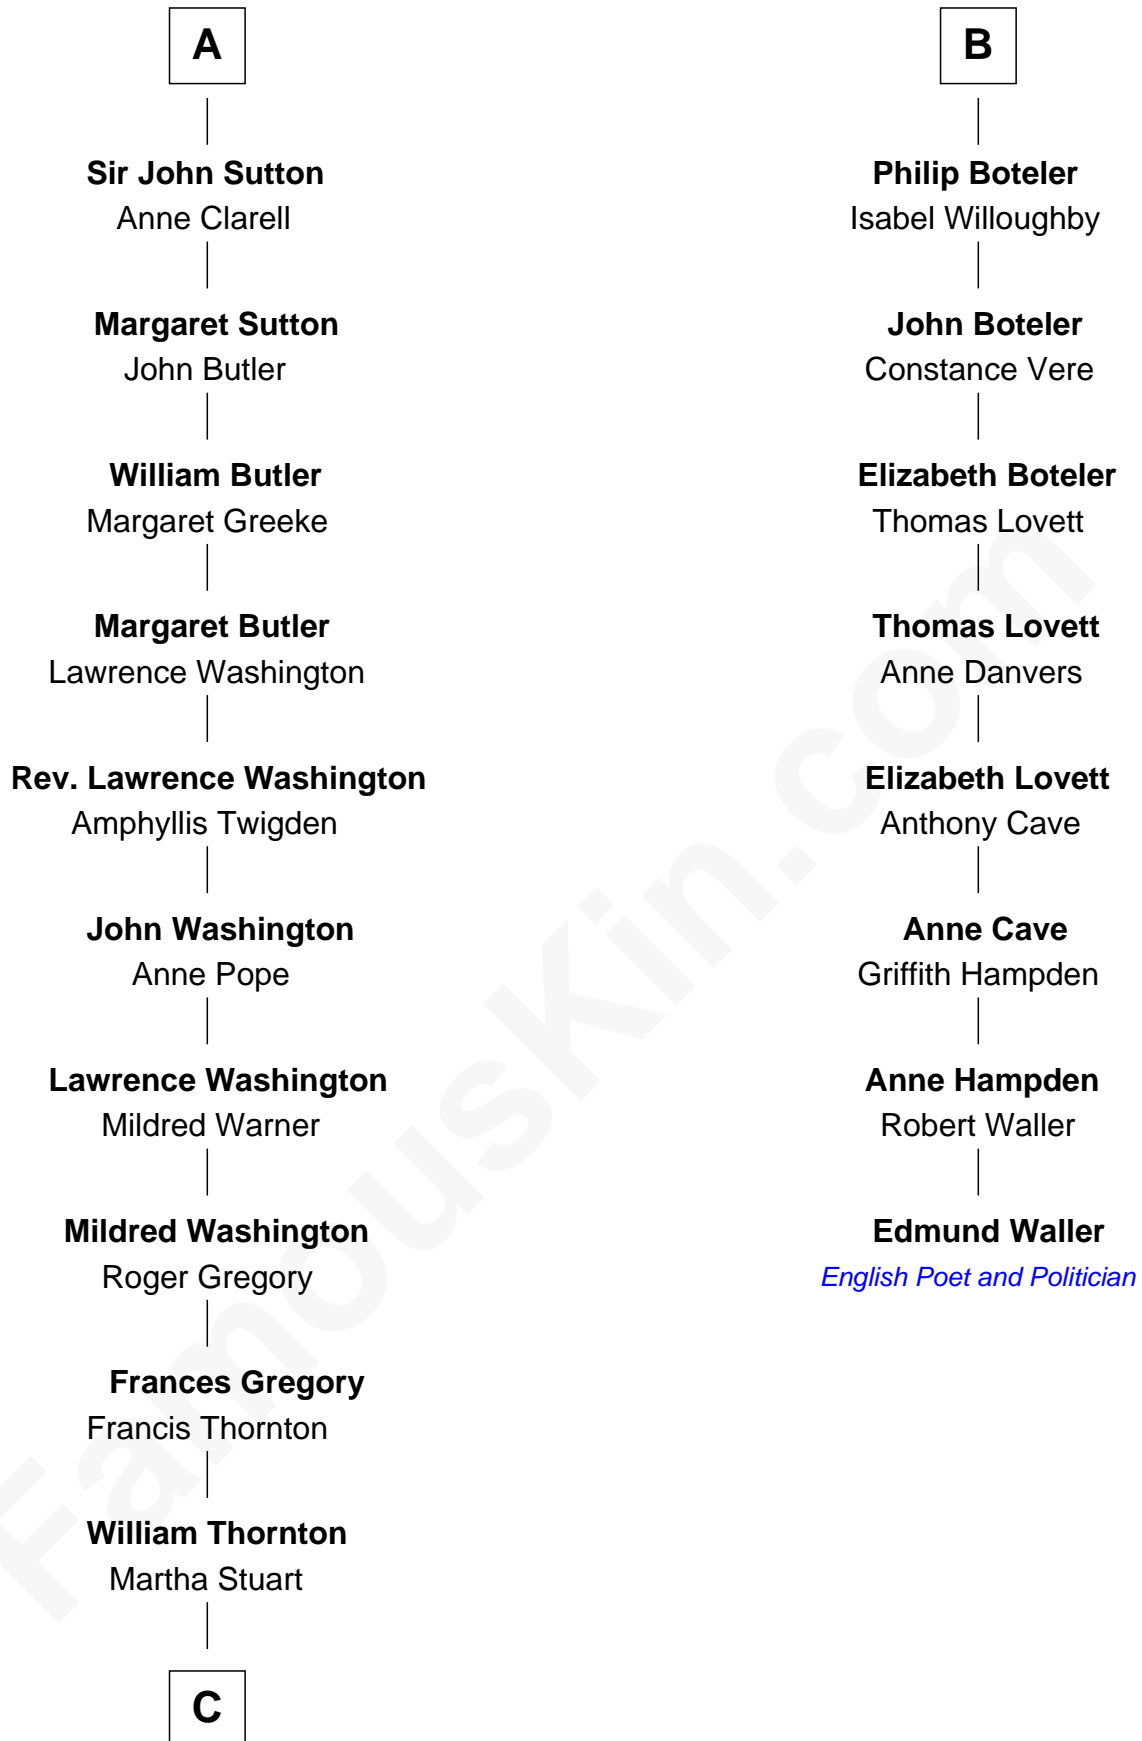

FamousKin.com
Relationship Chart of
General George S. Patton
U.S. Army - World War II

14th cousin 7 times removed of
Edmund Waller
English Poet and Politician

William de Cantilupe

C

William Thorton
Eleanor Thompson

Susanna Thompson Thorton
Andrew Glassell

Susan Thornton Glassell
George Smith Patton

George Smith Patton
Ruth Wilson

General George S. Patton
U.S. Army - World War II

FamousKin.com