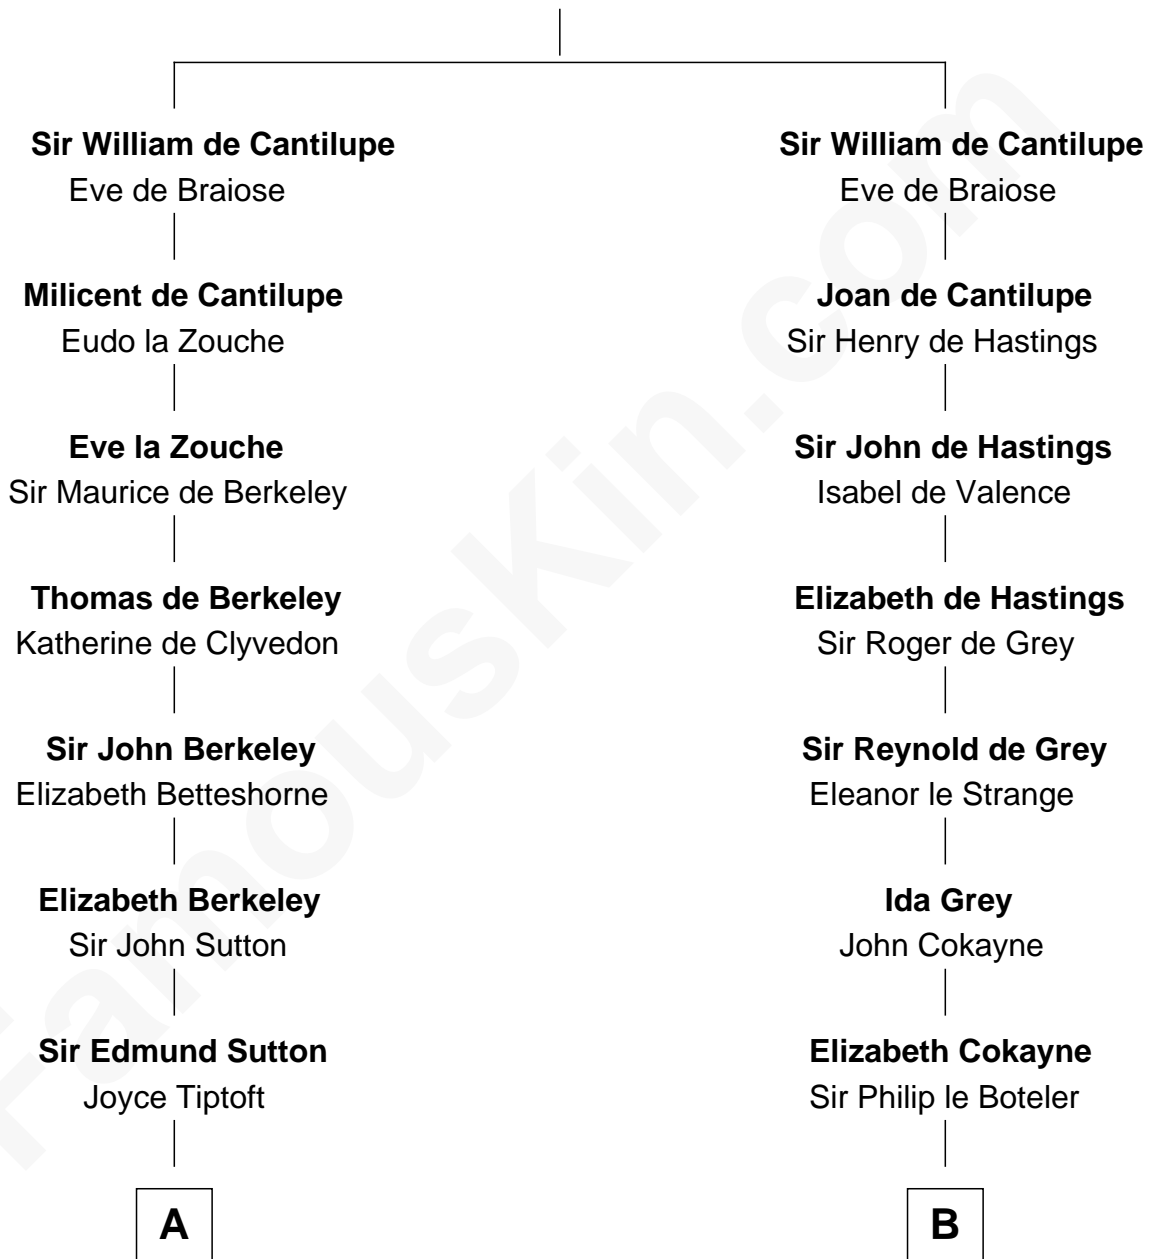

FamousKin.com
Relationship Chart of
General George S. Patton
U.S. Army - World War II

14th cousin 7 times removed of
Edmund Waller
English Poet and Politician

William de Cantilupe

C

William Thorton
Eleanor Thompson

Susanna Thompson Thorton
Andrew Glassell

Susan Thornton Glassell
George Smith Patton

George Smith Patton
Ruth Wilson

General George S. Patton
U.S. Army - World War II

FamousKin.com