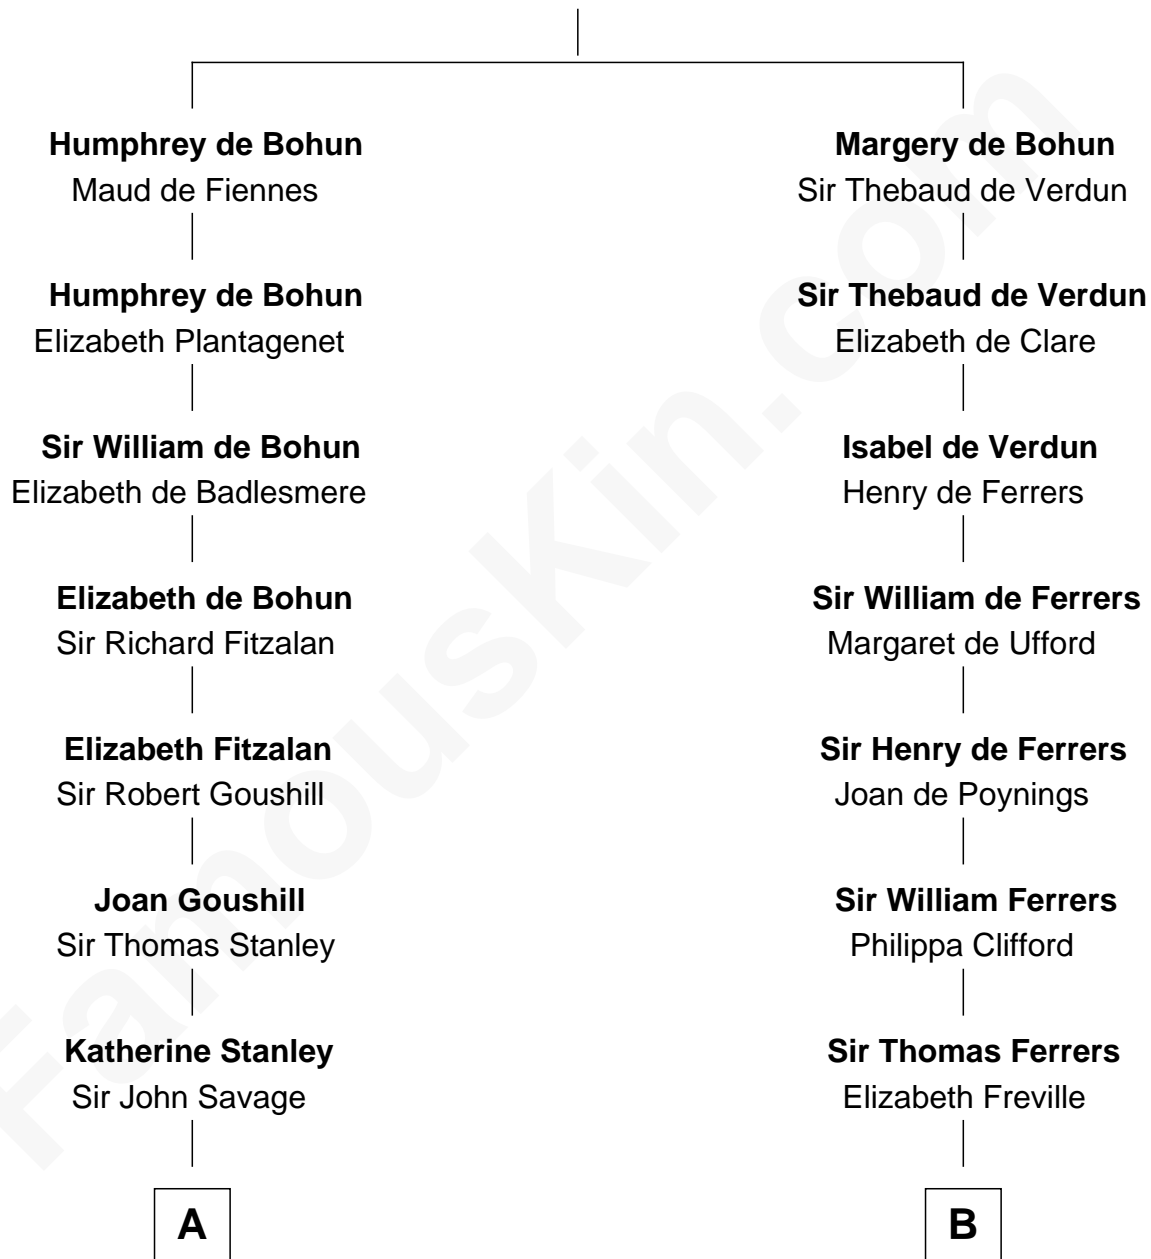

FamousKin.com
Relationship Chart of
General George S. Patton
U.S. Army - World War II

12th cousin 9 times removed of

Edmund Waller
English Poet and Politician

Sir Humphrey de Bohun
 Eleanor de Braiose

C

William Thorton
Eleanor Thompson

Susanna Thompson Thorton
Andrew Glassell

Susan Thornton Glassell
George Smith Patton

George Smith Patton
Ruth Wilson

General George S. Patton
U.S. Army - World War II

FamousKin.com