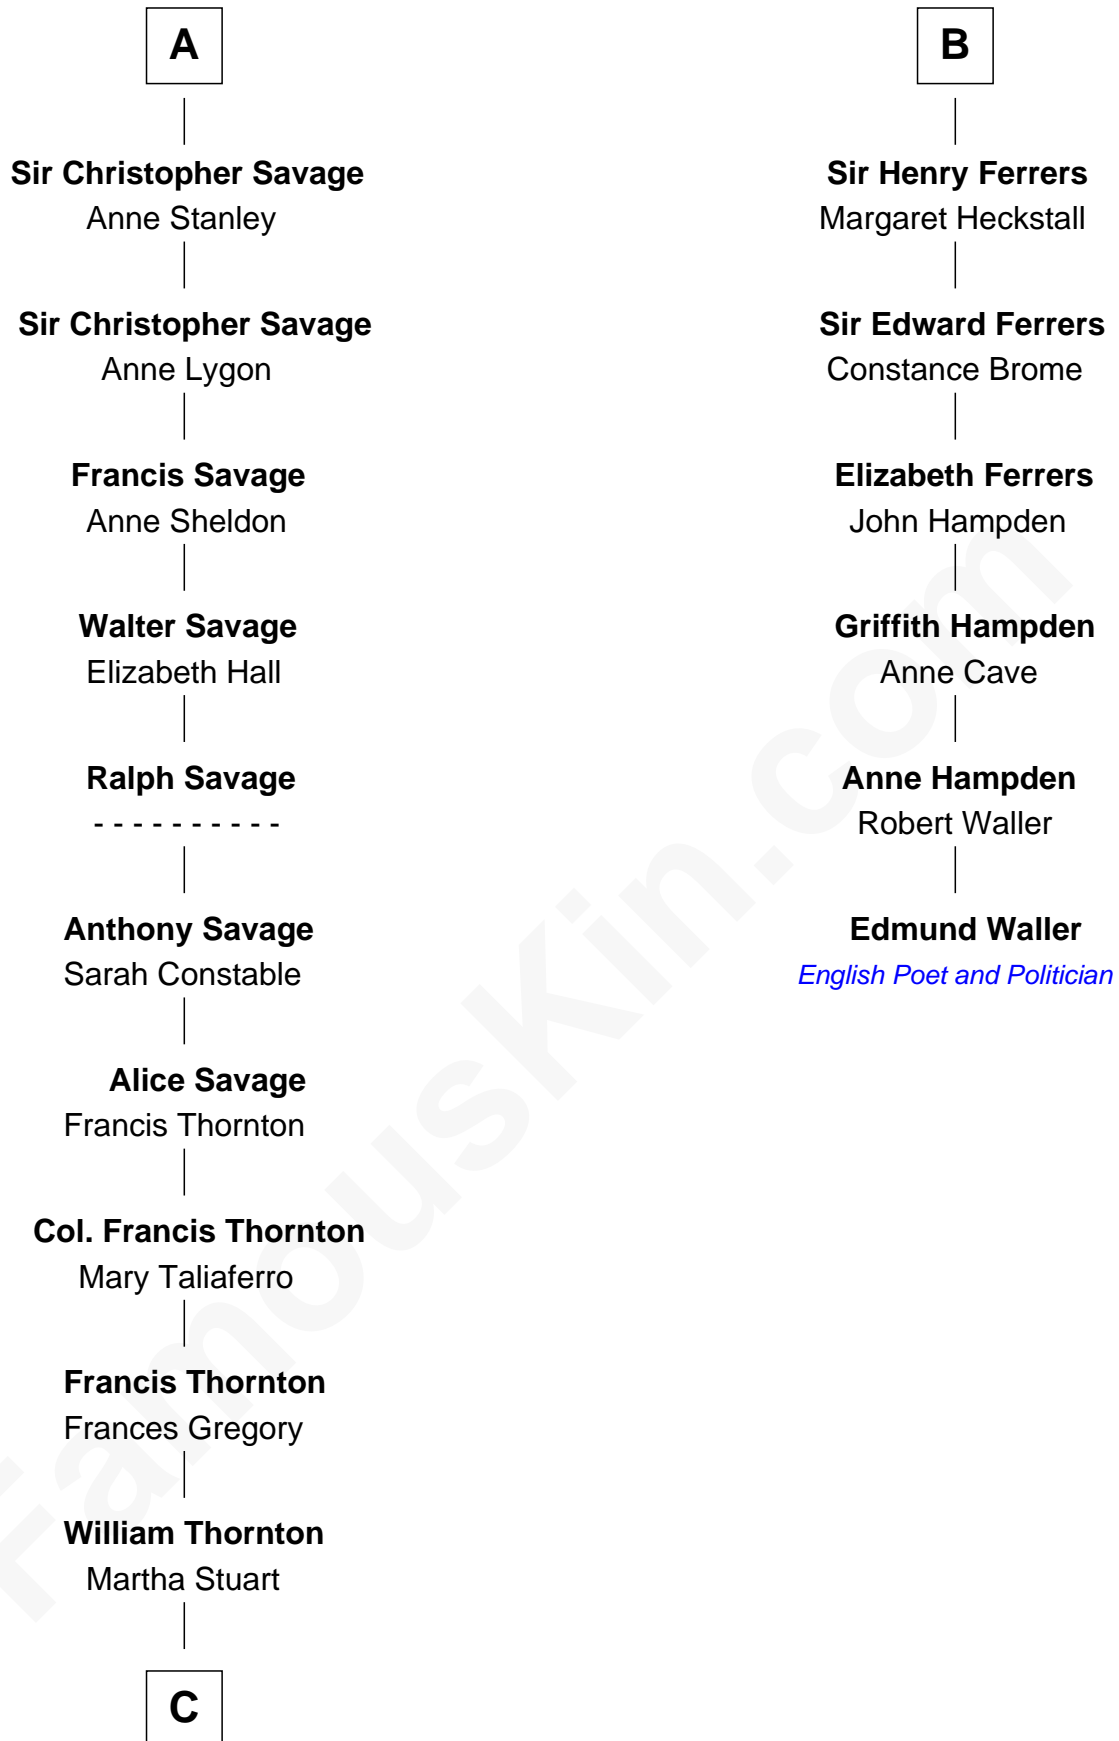

FamousKin.com
Relationship Chart of
General George S. Patton
U.S. Army - World War II

12th cousin 9 times removed of

Edmund Waller
English Poet and Politician

Sir Humphrey de Bohun
 Eleanor de Braiose

C

William Thorton
Eleanor Thompson

Susanna Thompson Thorton
Andrew Glassell

Susan Thornton Glassell
George Smith Patton

George Smith Patton
Ruth Wilson

General George S. Patton
U.S. Army - World War II

FamousKin.com