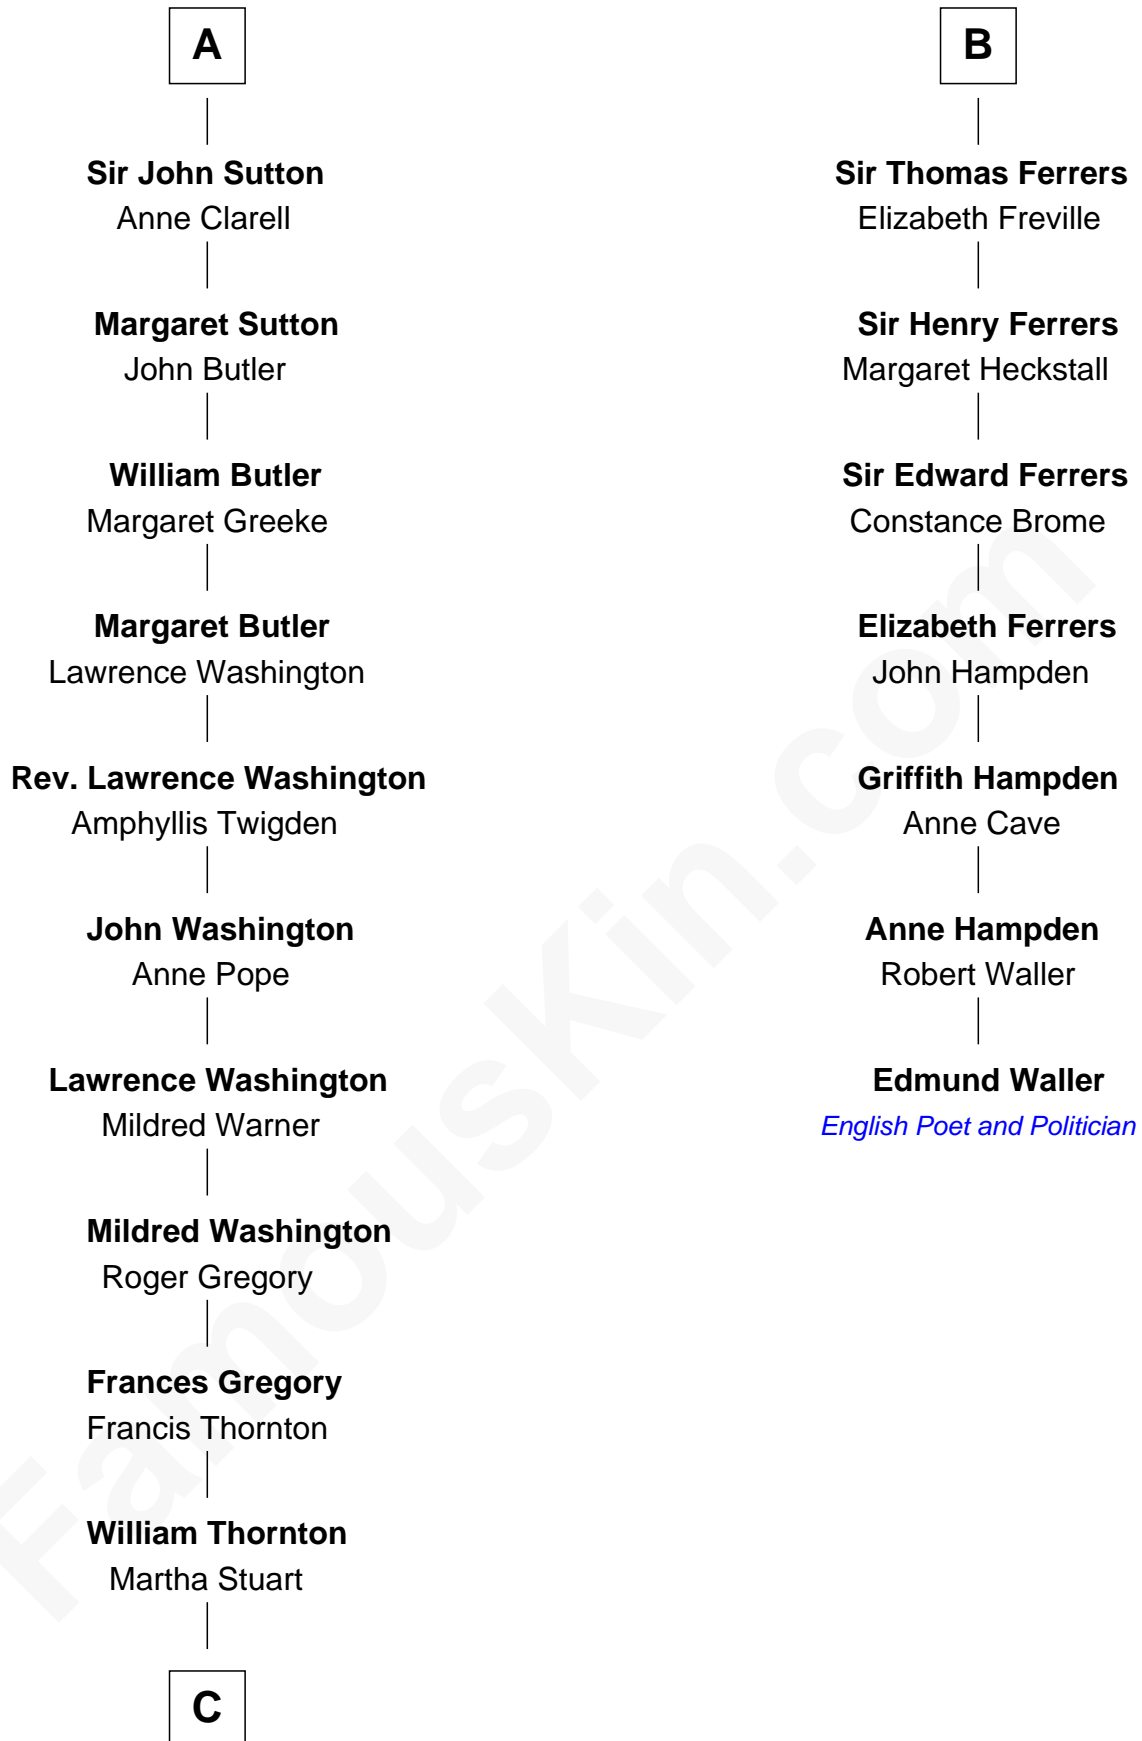

**FamousKin.com**  
**Relationship Chart of**  
**General George S. Patton**  
*U.S. Army - World War II*

**13th cousin 8 times removed of**  
**Edmund Waller**  
*English Poet and Politician*

FamousKin.com