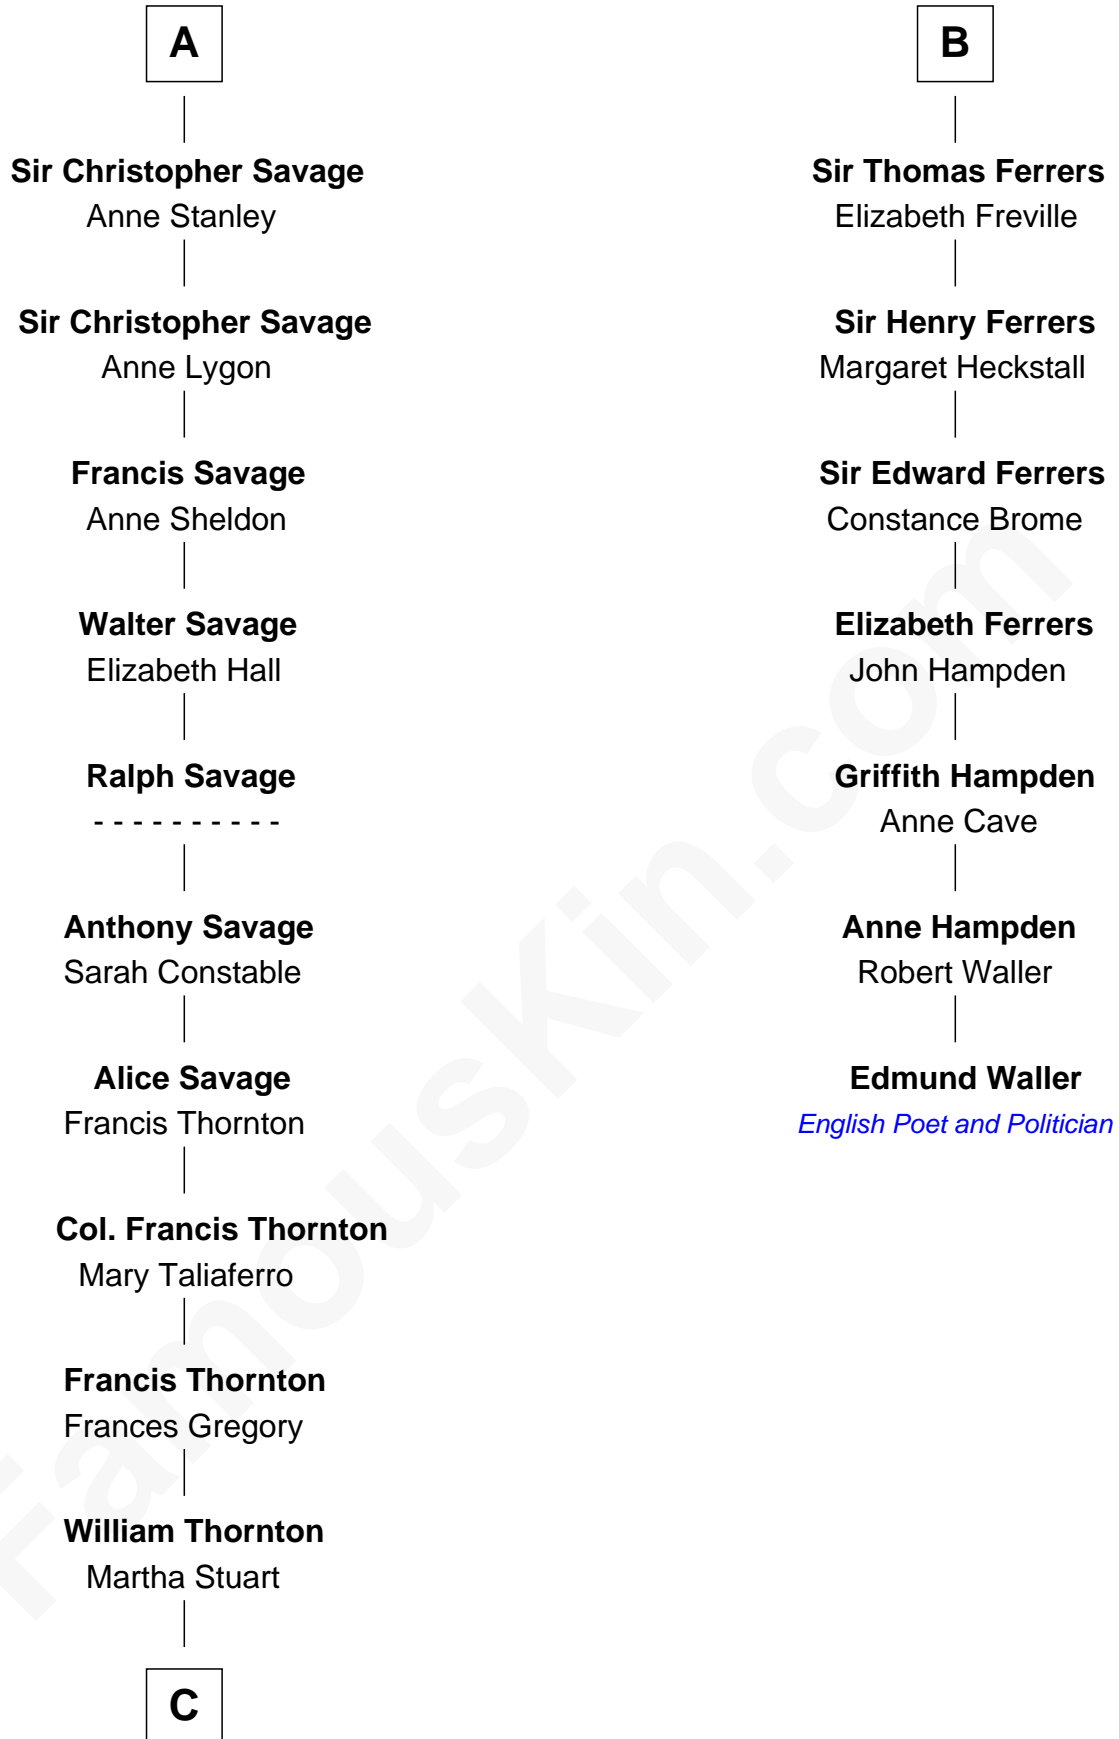

FamousKin.com
Relationship Chart of
General George S. Patton
U.S. Army - World War II

13th cousin 8 times removed of
Edmund Waller
English Poet and Politician

Ferdinand III, King of Castile
 Joanna of Ponthieu

C

William Thorton
Eleanor Thompson

Susanna Thompson Thorton
Andrew Glassell

Susan Thornton Glassell
George Smith Patton

George Smith Patton
Ruth Wilson

General George S. Patton
U.S. Army - World War II

FamousKin.com