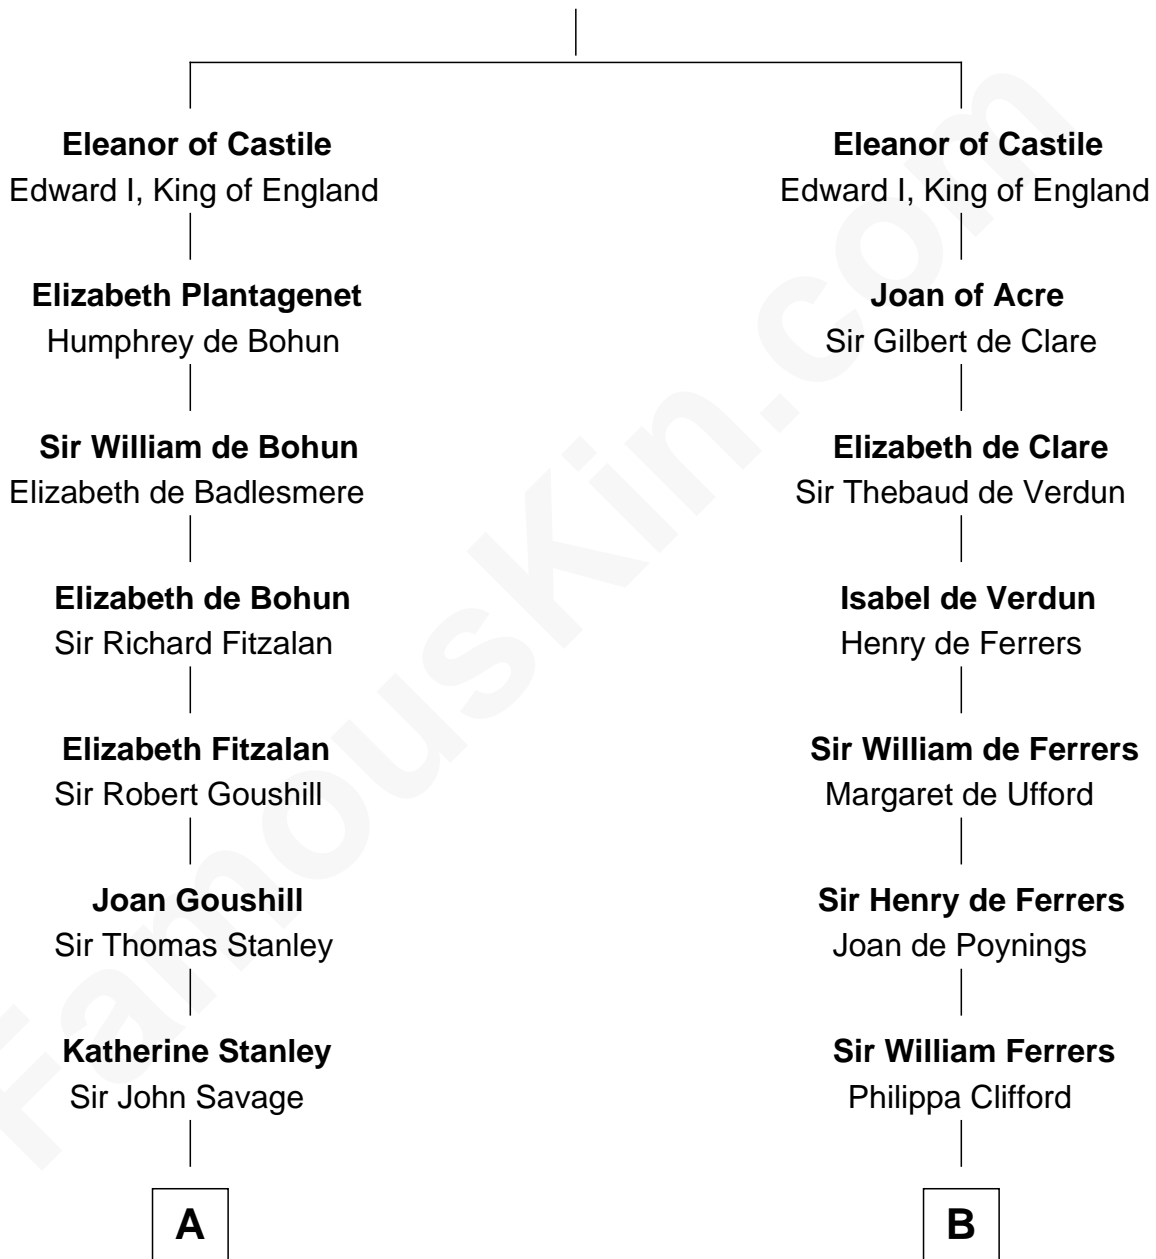

FamousKin.com
Relationship Chart of
General George S. Patton
U.S. Army - World War II

13th cousin 8 times removed of
Edmund Waller
English Poet and Politician

Ferdinand III, King of Castile
 Joanna of Ponthieu

C

William Thorton
Eleanor Thompson

Susanna Thompson Thorton
Andrew Glassell

Susan Thornton Glassell
George Smith Patton

George Smith Patton
Ruth Wilson

General George S. Patton
U.S. Army - World War II

FamousKin.com