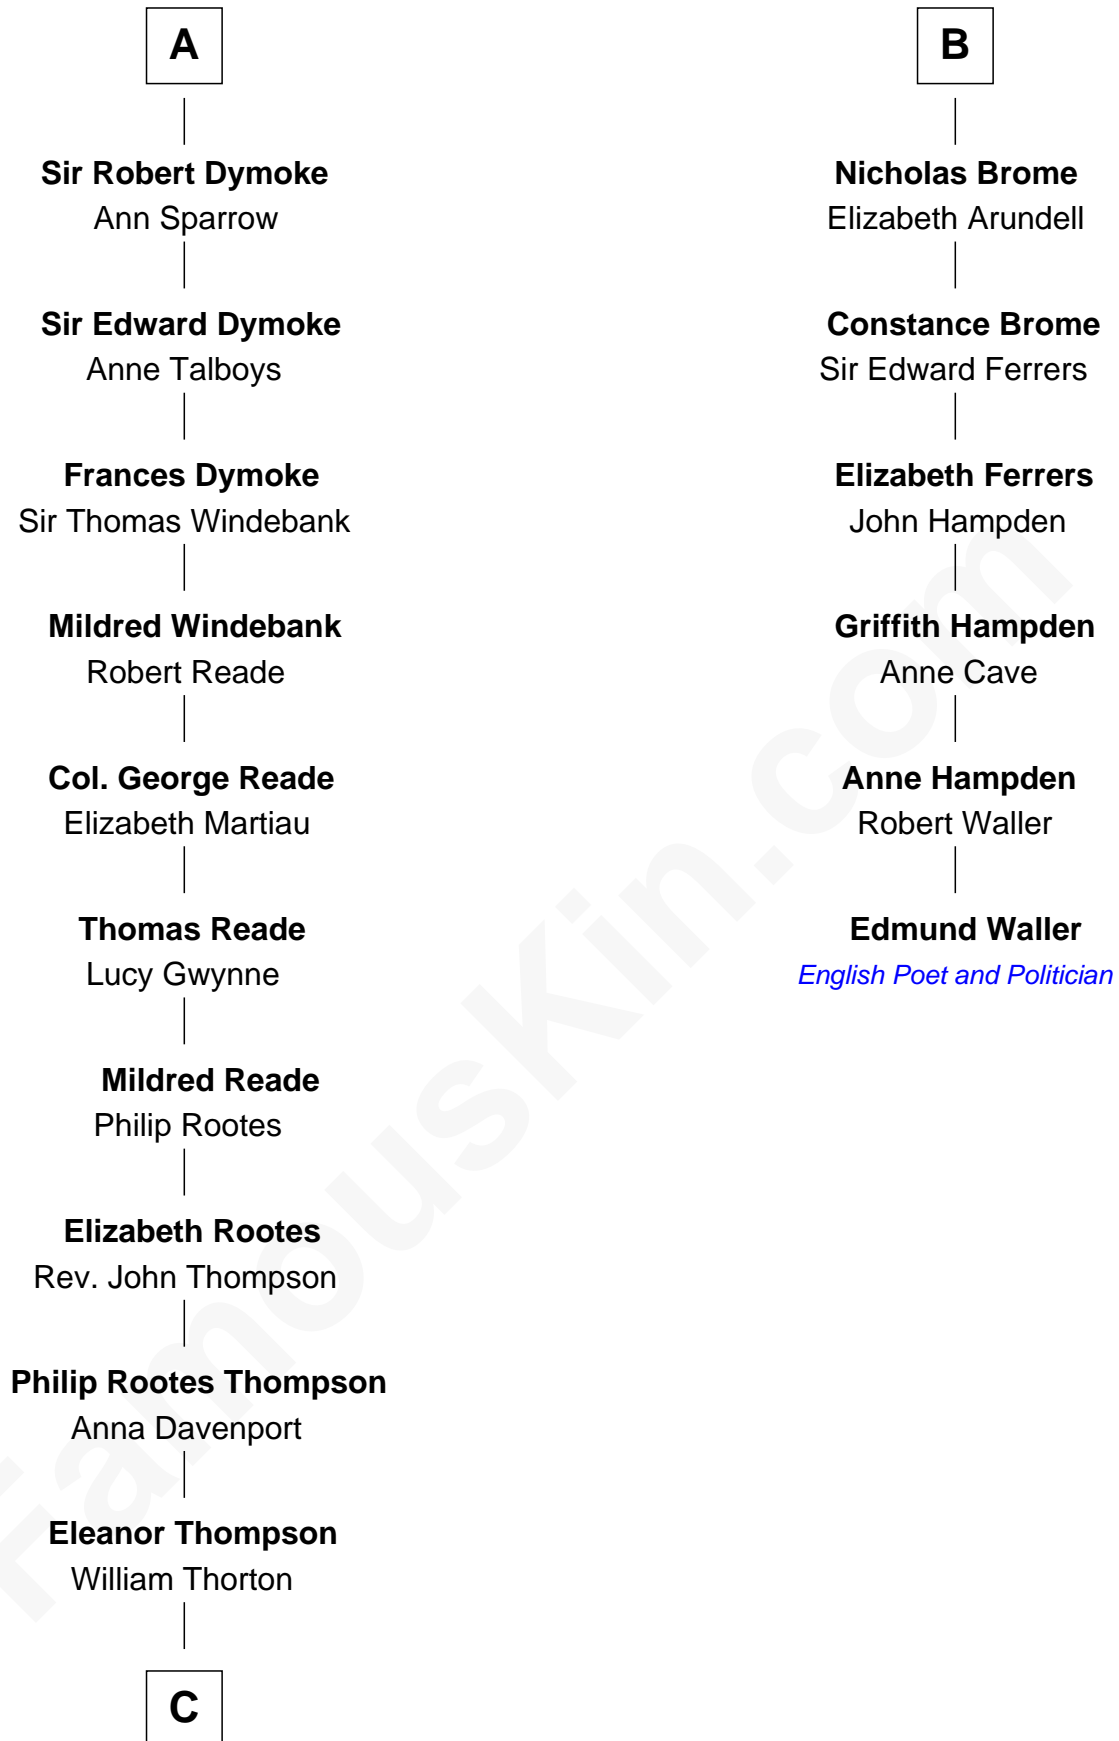

FamousKin.com
Relationship Chart of
General George S. Patton
U.S. Army - World War II

12th cousin 8 times removed of

Edmund Waller
English Poet and Politician

C

—
Susanna Thompson Thorton

Andrew Glassell

—
Susan Thornton Glassell