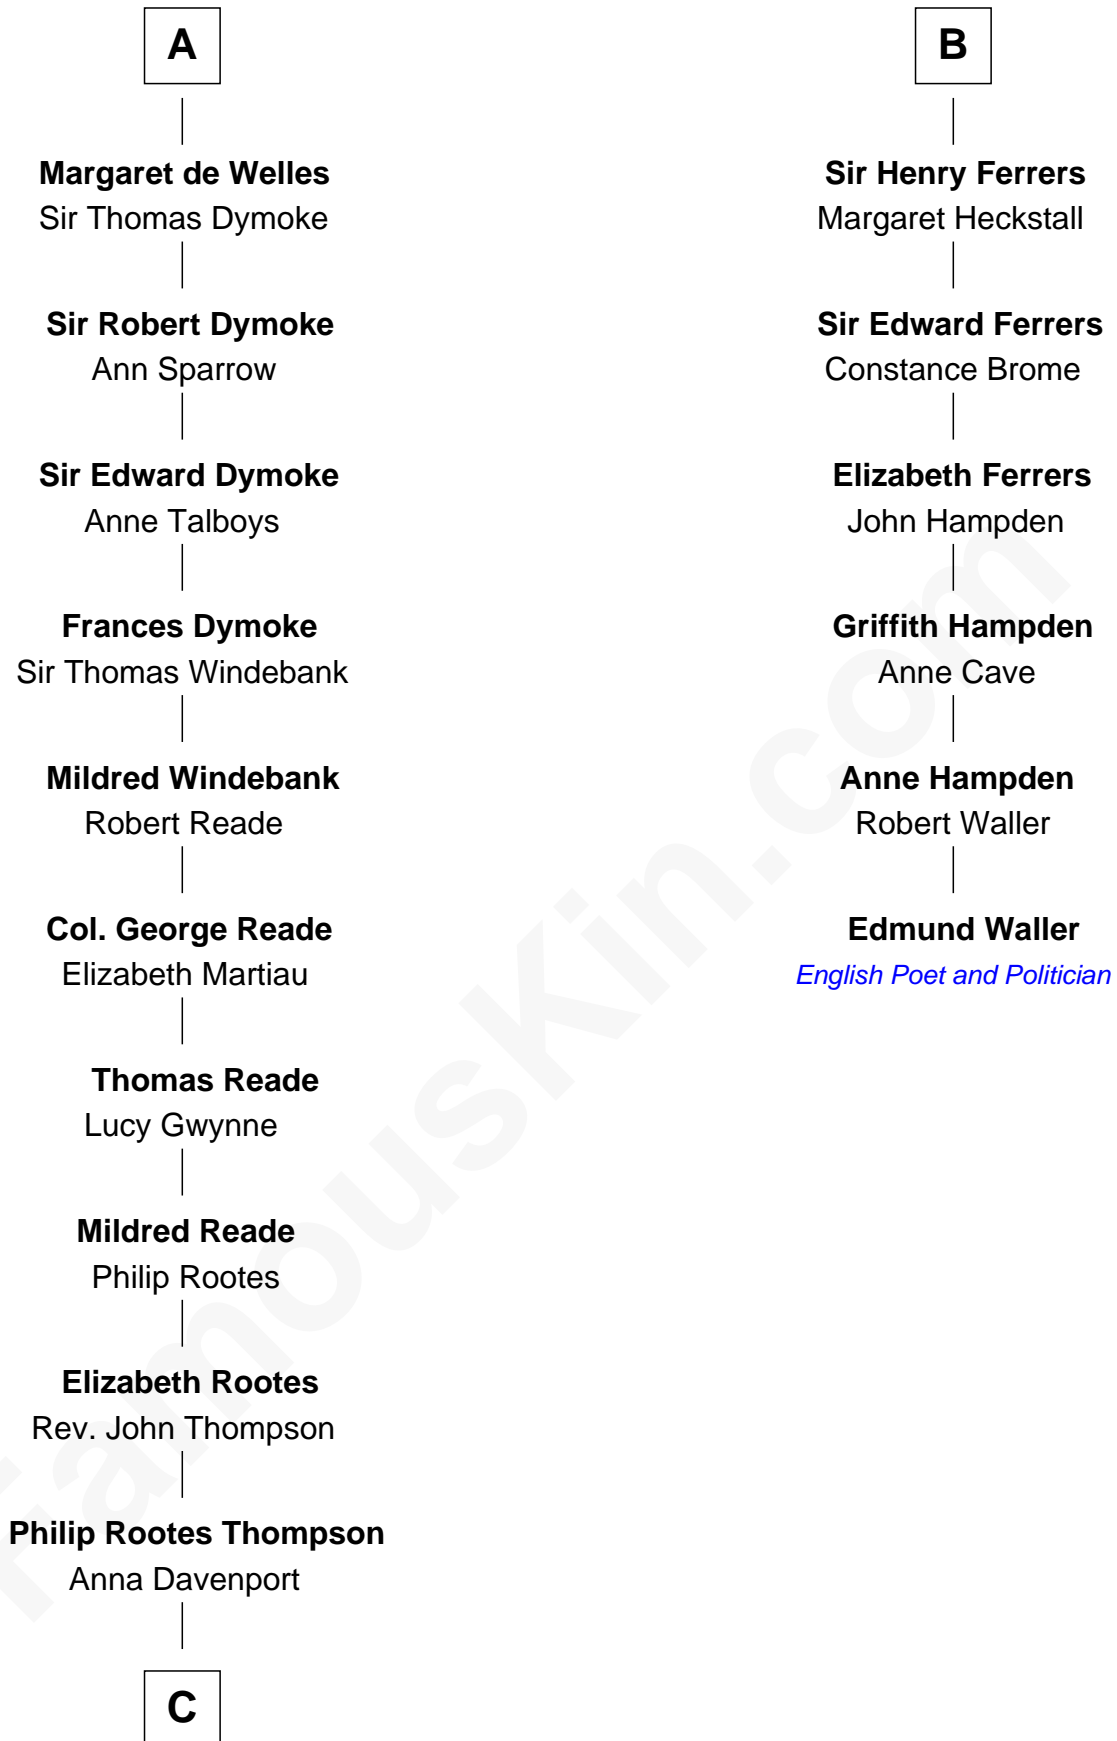

FamousKin.com
Relationship Chart of
General George S. Patton
U.S. Army - World War II

12th cousin 9 times removed of
Edmund Waller
English Poet and Politician

C

—
Eleanor Thompson

William Thorton

—
Susanna Thompson Thorton

Andrew Glassell

—
Susan Thornton Glassell

George Smith Patton

—
George Smith Patton

Ruth Wilson

—
General George S. Patton

U.S. Army - World War II

FamousKin.com