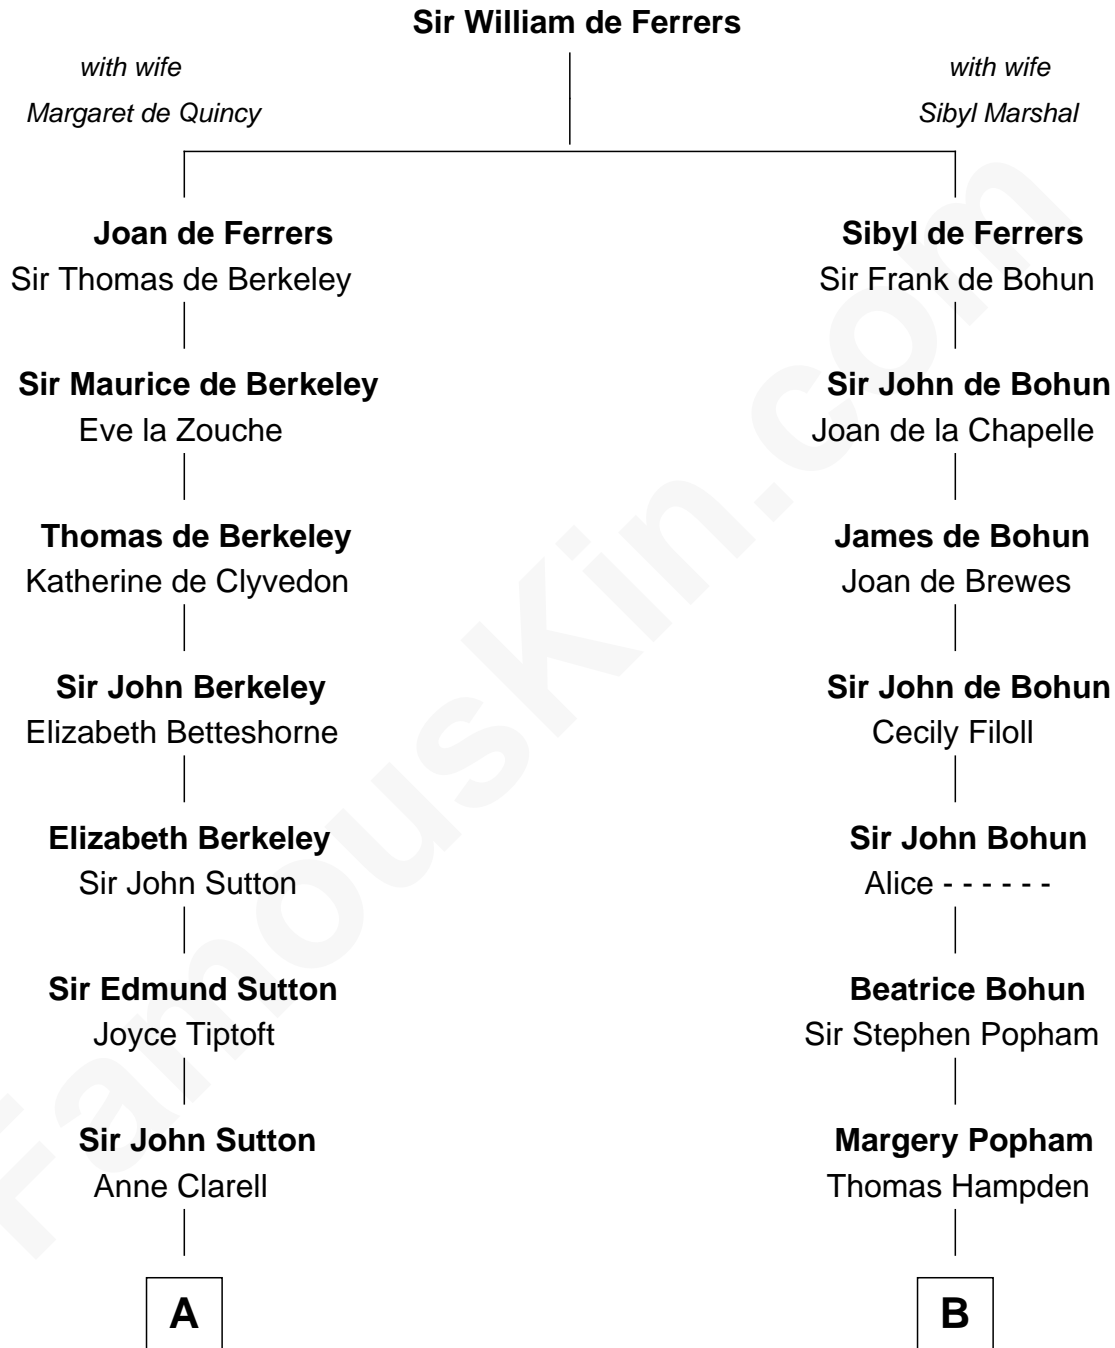

**FamousKin.com**  
**Relationship Chart of**  
**General George S. Patton**  
*U.S. Army - World War II*

**12th cousin 8 times removed of**  
**Edmund Waller**  
*English Poet and Politician*

**C**

—  
**Susanna Thompson Thorton**

Andrew Glassell

—  
**Susan Thornton Glassell**

George Smith Patton

—  
**George Smith Patton**

Ruth Wilson

—  
**General George S. Patton**

*U.S. Army - World War II*

FamousKin.com