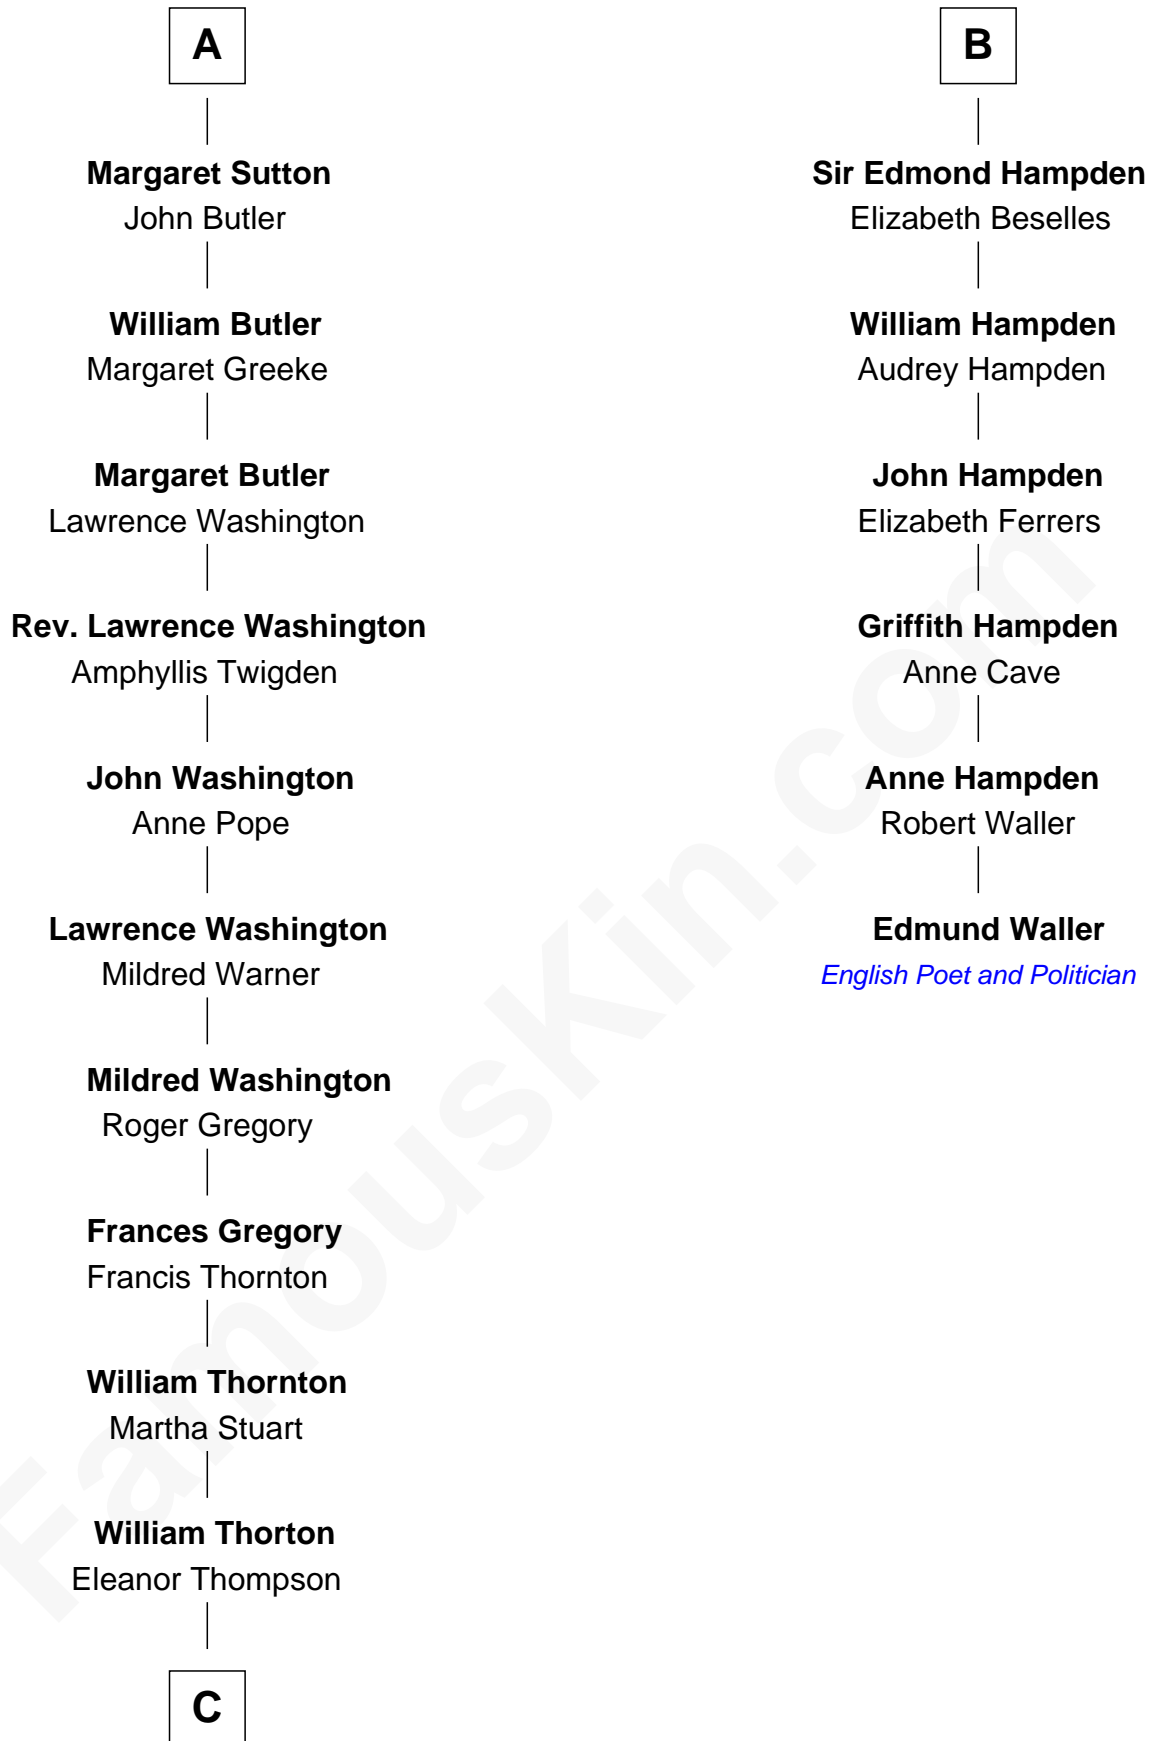

**FamousKin.com**  
**Relationship Chart of**  
**General George S. Patton**  
*U.S. Army - World War II*

**12th cousin 8 times removed of**  
**Edmund Waller**  
*English Poet and Politician*

**C**

—  
**Susanna Thompson Thorton**

Andrew Glassell

—  
**Susan Thornton Glassell**

George Smith Patton

—  
**George Smith Patton**

Ruth Wilson

—  
**General George S. Patton**

*U.S. Army - World War II*

FamousKin.com