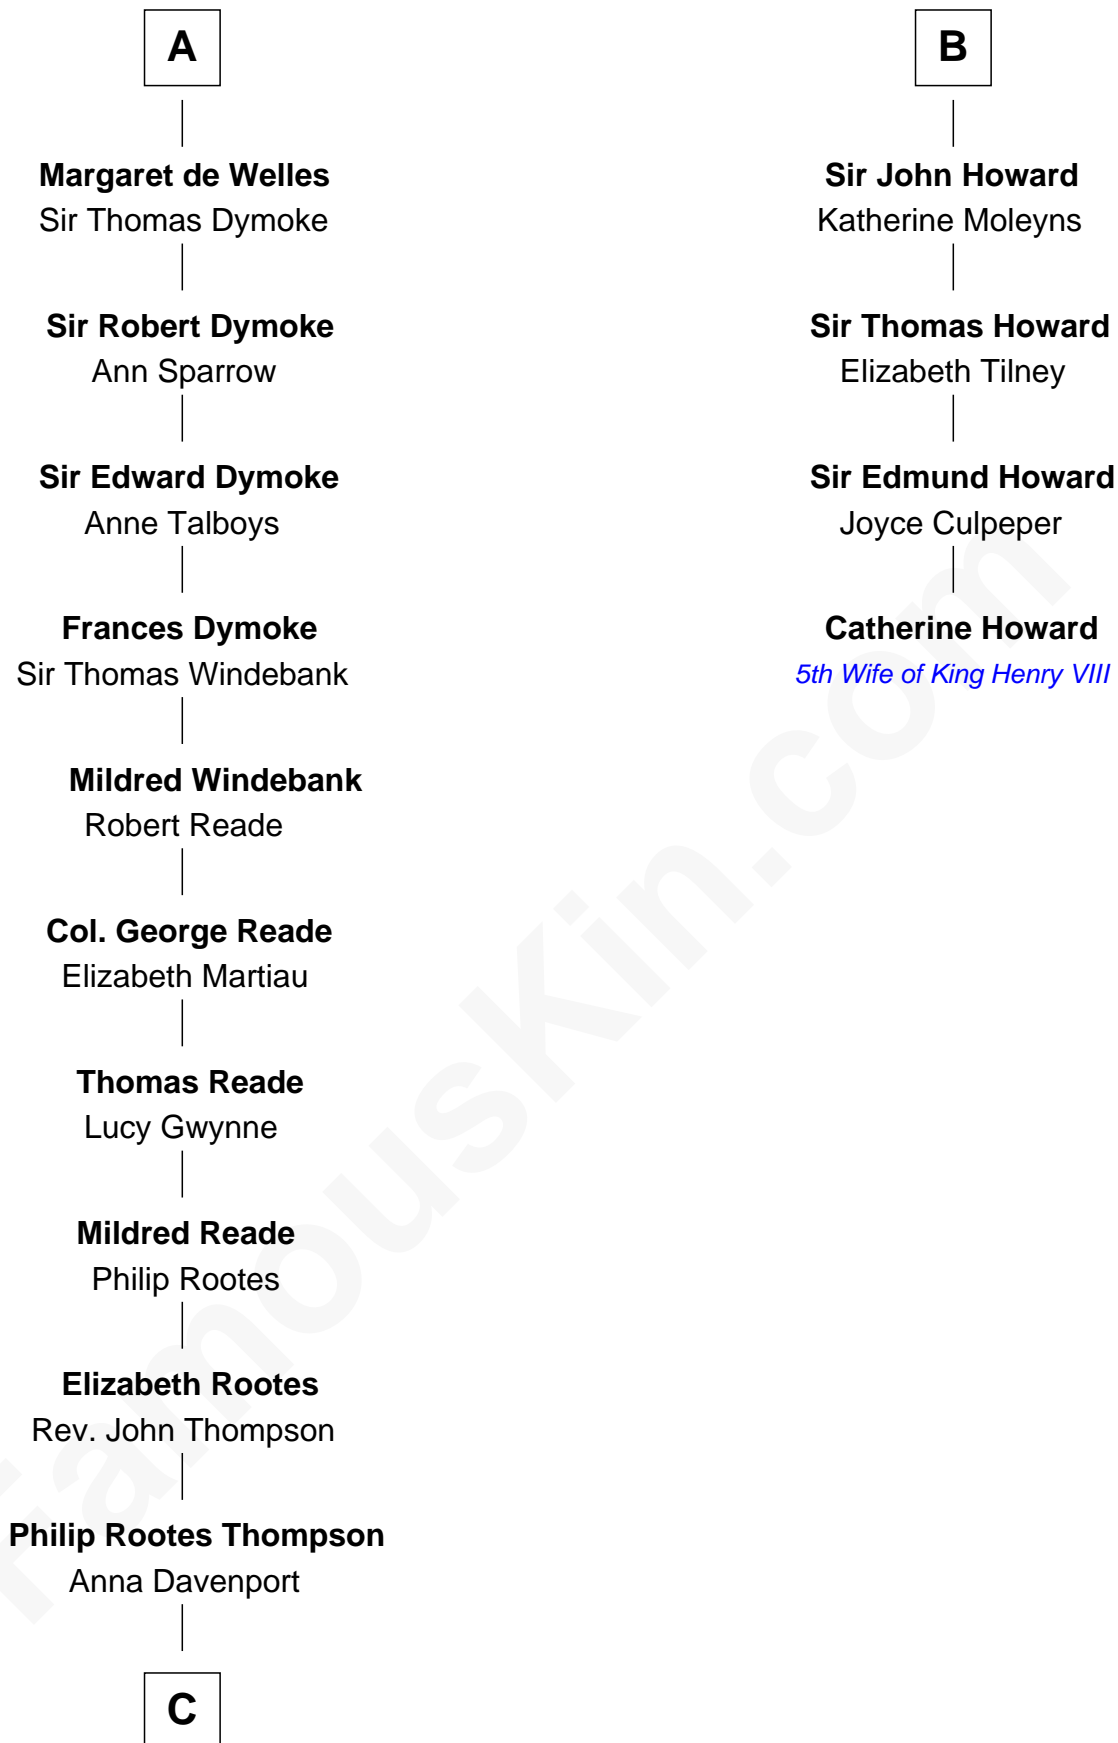

FamousKin.com
Relationship Chart of
General George S. Patton
U.S. Army - World War II

10th cousin 11 times removed of
Catherine Howard
5th Wife of King Henry VIII

FamousKin.com