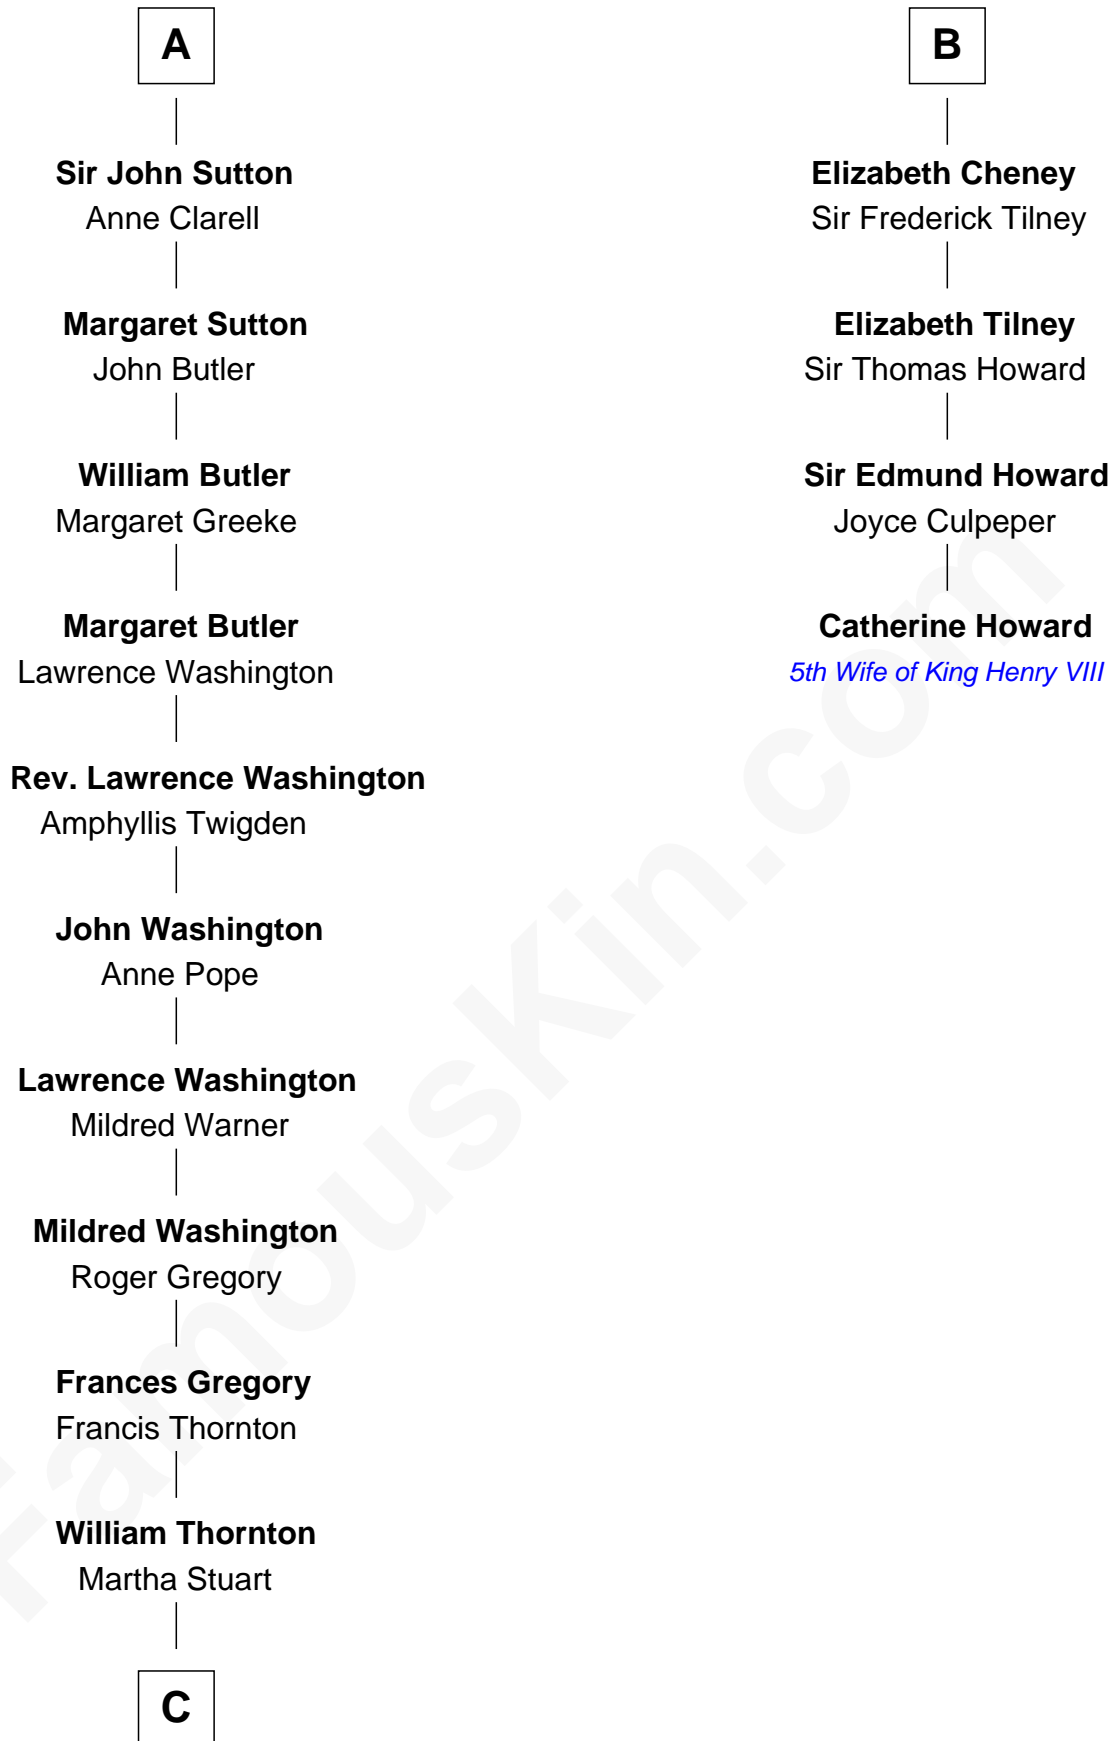

**FamousKin.com**  
**Relationship Chart of**  
**General George S. Patton**  
*U.S. Army - World War II*

**10th cousin 11 times removed of**  
**Catherine Howard**  
*5th Wife of King Henry VIII*

**William de Cantilupe**