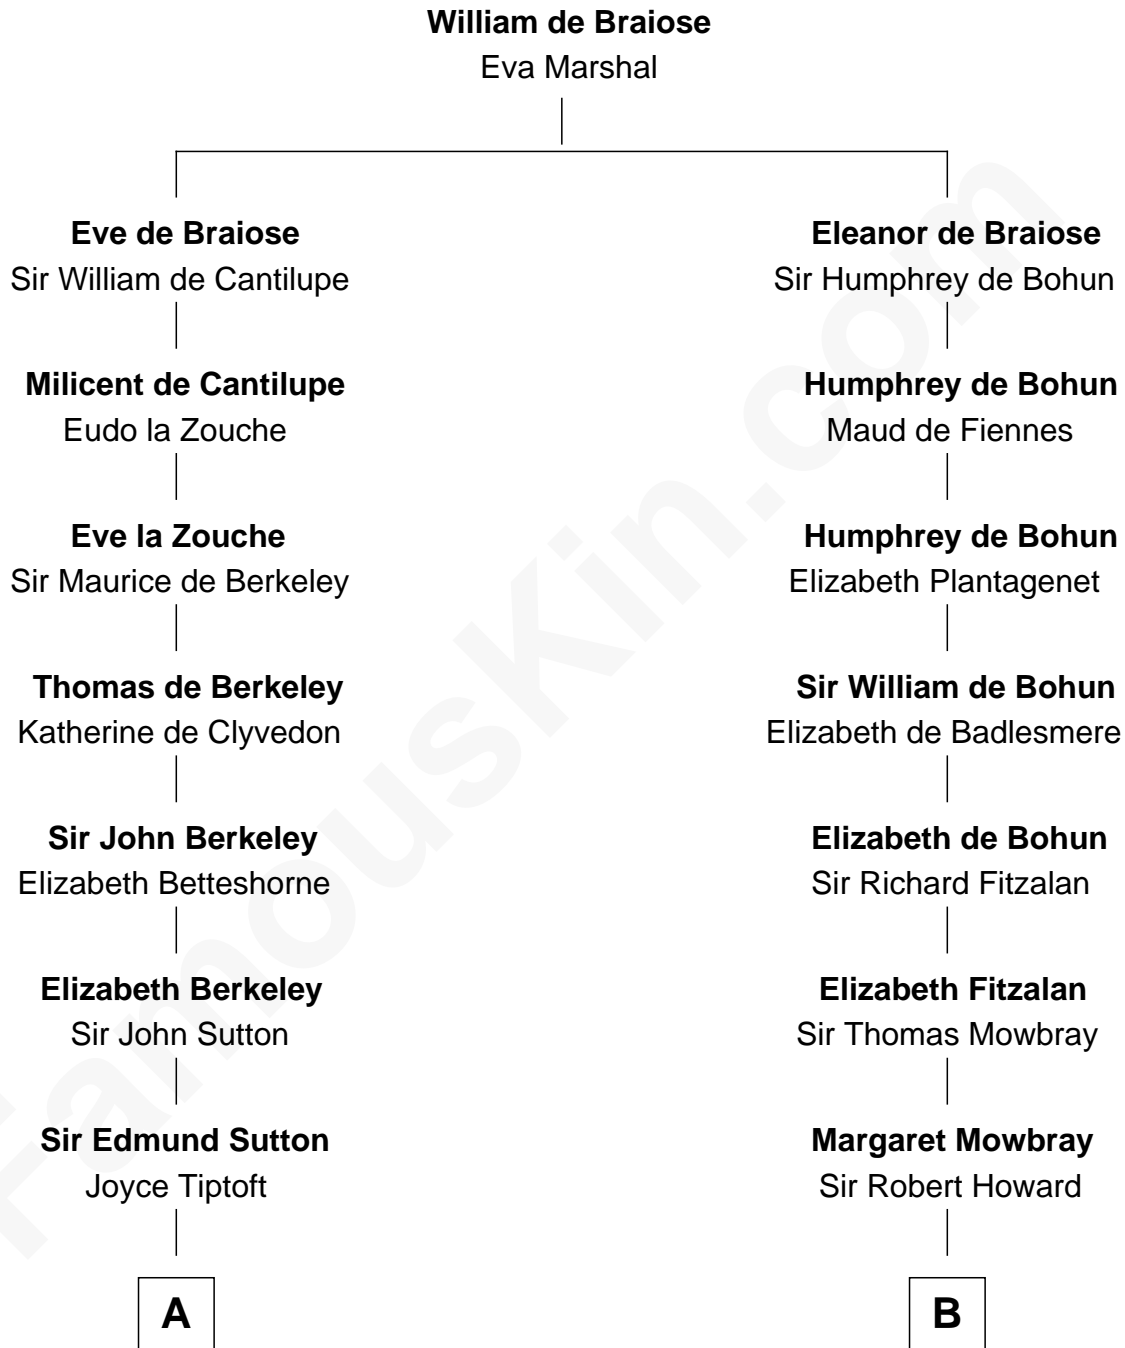

**FamousKin.com**  
**Relationship Chart of**  
**General George S. Patton**  
*U.S. Army - World War II*

**10th cousin 11 times removed of**  
**Catherine Howard**  
*5th Wife of King Henry VIII*

FamousKin.com