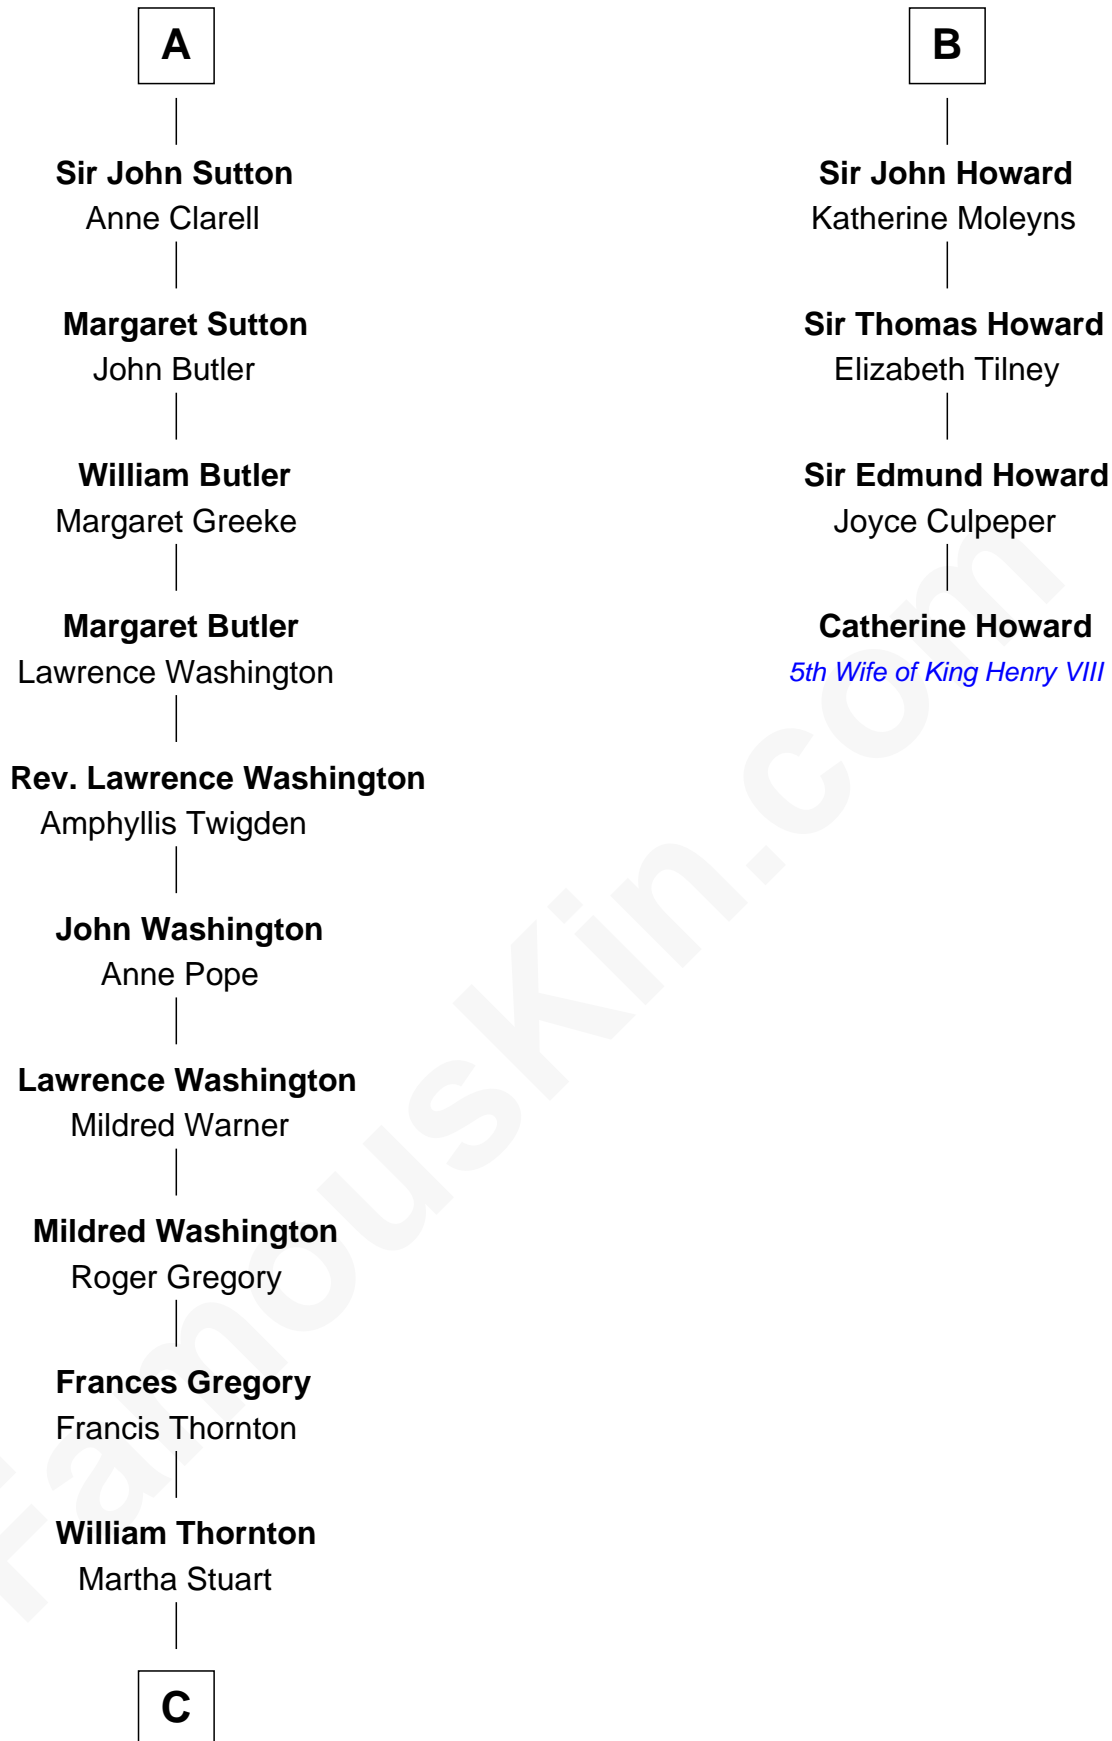

**FamousKin.com**  
**Relationship Chart of**  
**General George S. Patton**  
*U.S. Army - World War II*

**10th cousin 11 times removed of**  
**Catherine Howard**  
*5th Wife of King Henry VIII*

FamousKin.com