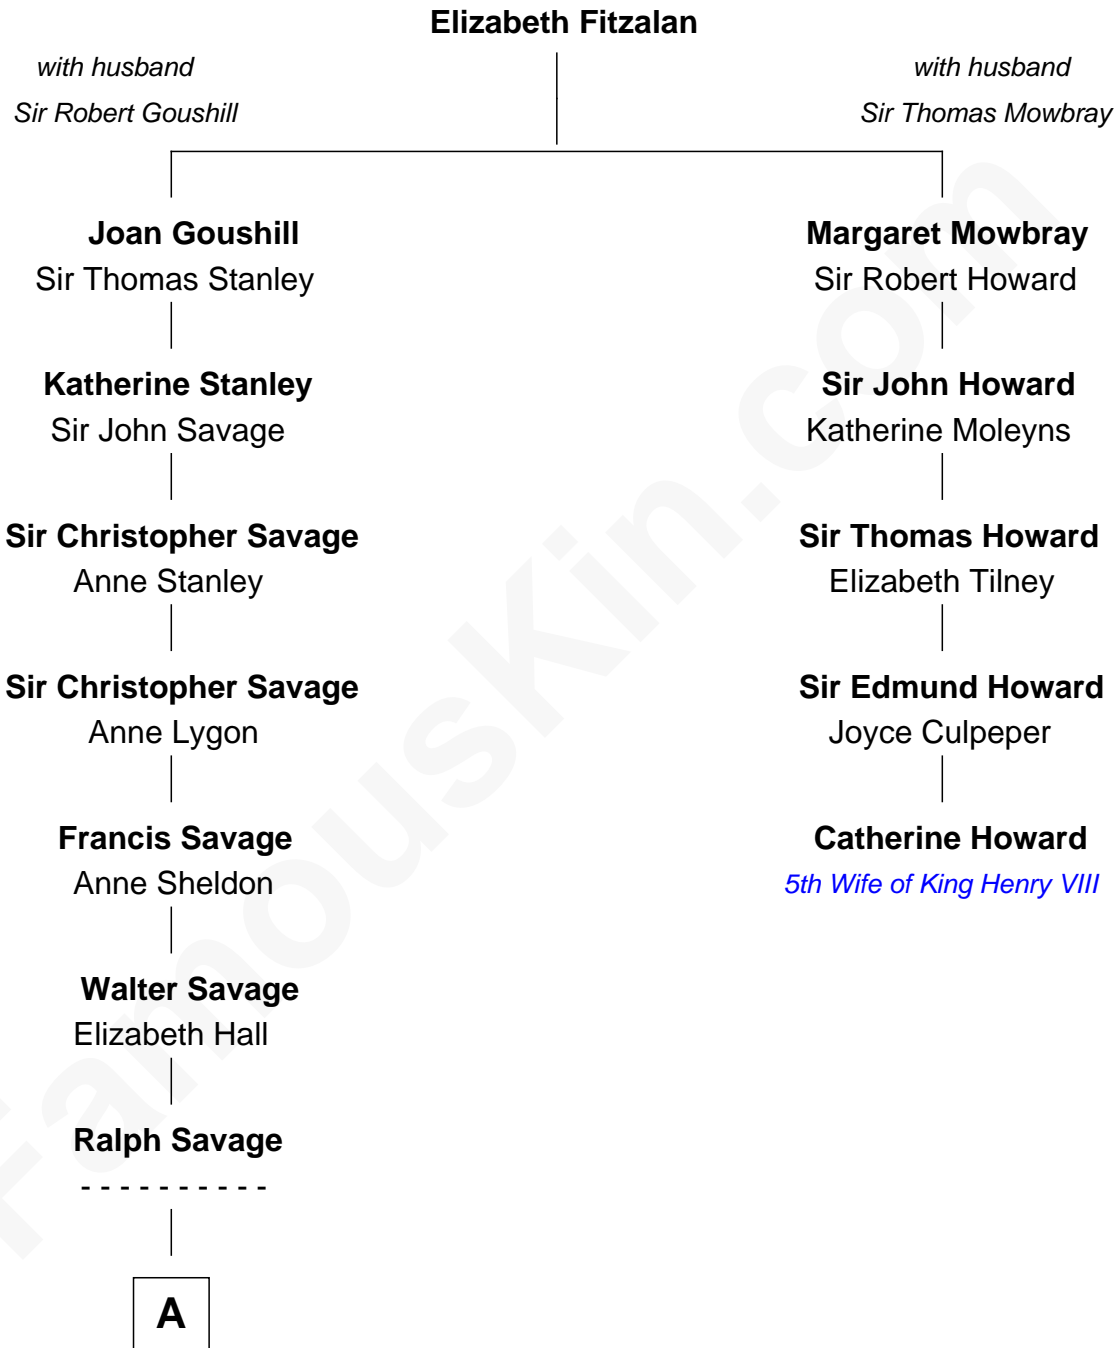

**FamousKin.com**  
**Relationship Chart of**  
**General George S. Patton**  
*U.S. Army - World War II*

**4th cousin 12 times removed of**  
**Catherine Howard**  
*5th Wife of King Henry VIII*

**A**

—  
**Anthony Savage**

Sarah Constable

—  
**Alice Savage**

Francis Thornton

—  
**Col. Francis Thornton**

Mary Taliaferro

—  
**Francis Thornton**

Frances Gregory

—  
**William Thornton**

Martha Stuart

—  
**William Thorton**

Eleanor Thompson

—  
**Susanna Thompson Thorton**

Andrew Glassell

—  
**Susan Thornton Glassell**

George Smith Patton

—  
**George Smith Patton**