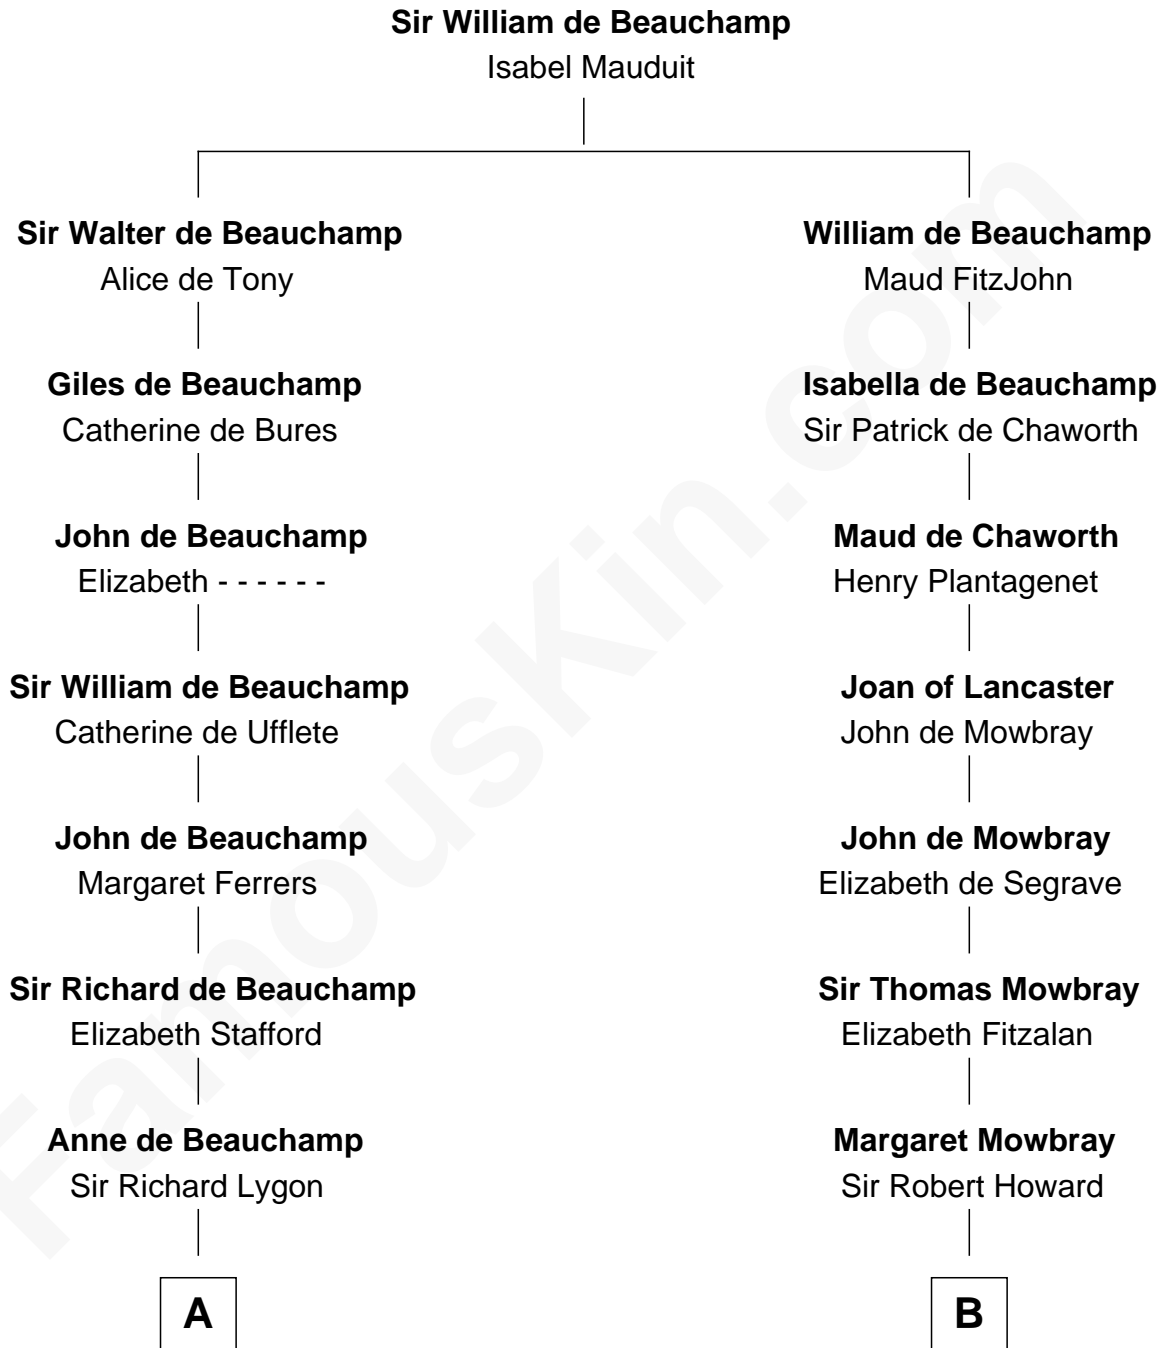

**FamousKin.com**  
**Relationship Chart of**  
**General George S. Patton**  
*U.S. Army - World War II*

**10th cousin 11 times removed of**  
**Catherine Howard**  
*5th Wife of King Henry VIII*

FamousKin.com