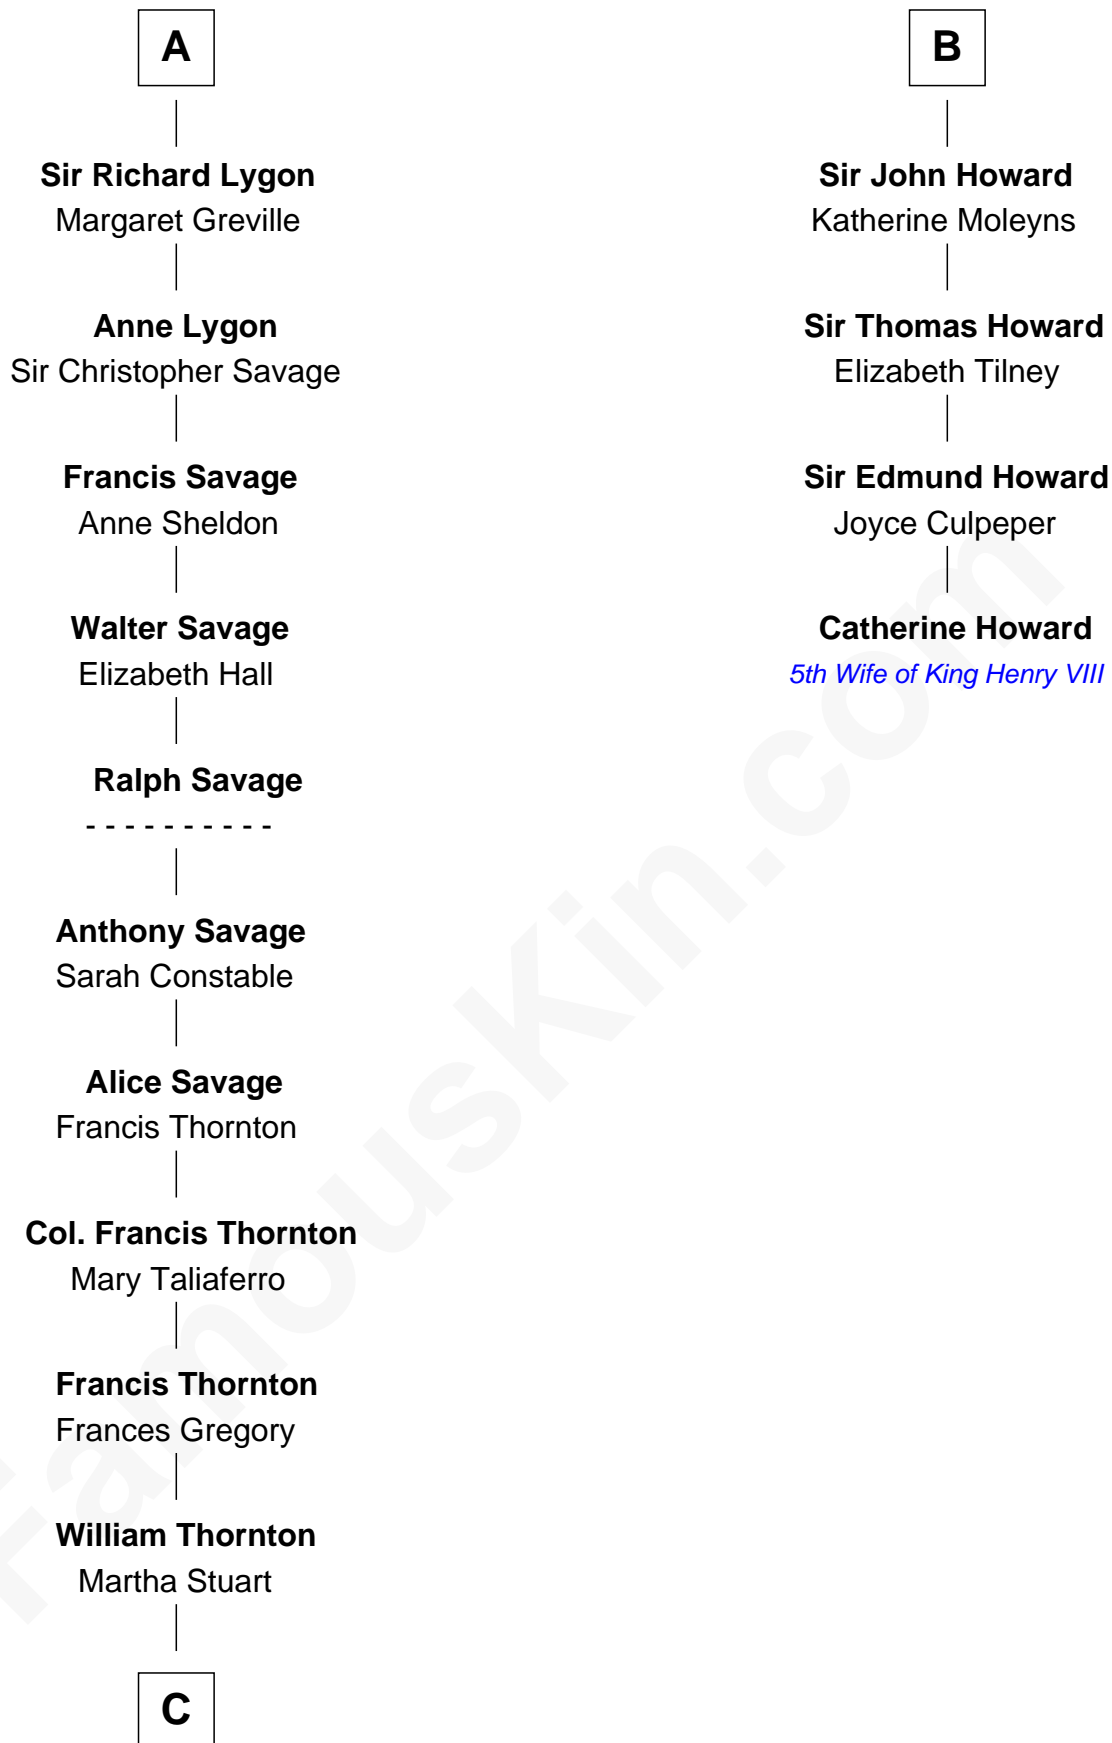

**FamousKin.com**  
**Relationship Chart of**  
**General George S. Patton**  
*U.S. Army - World War II*

**10th cousin 11 times removed of**  
**Catherine Howard**  
*5th Wife of King Henry VIII*

FamousKin.com