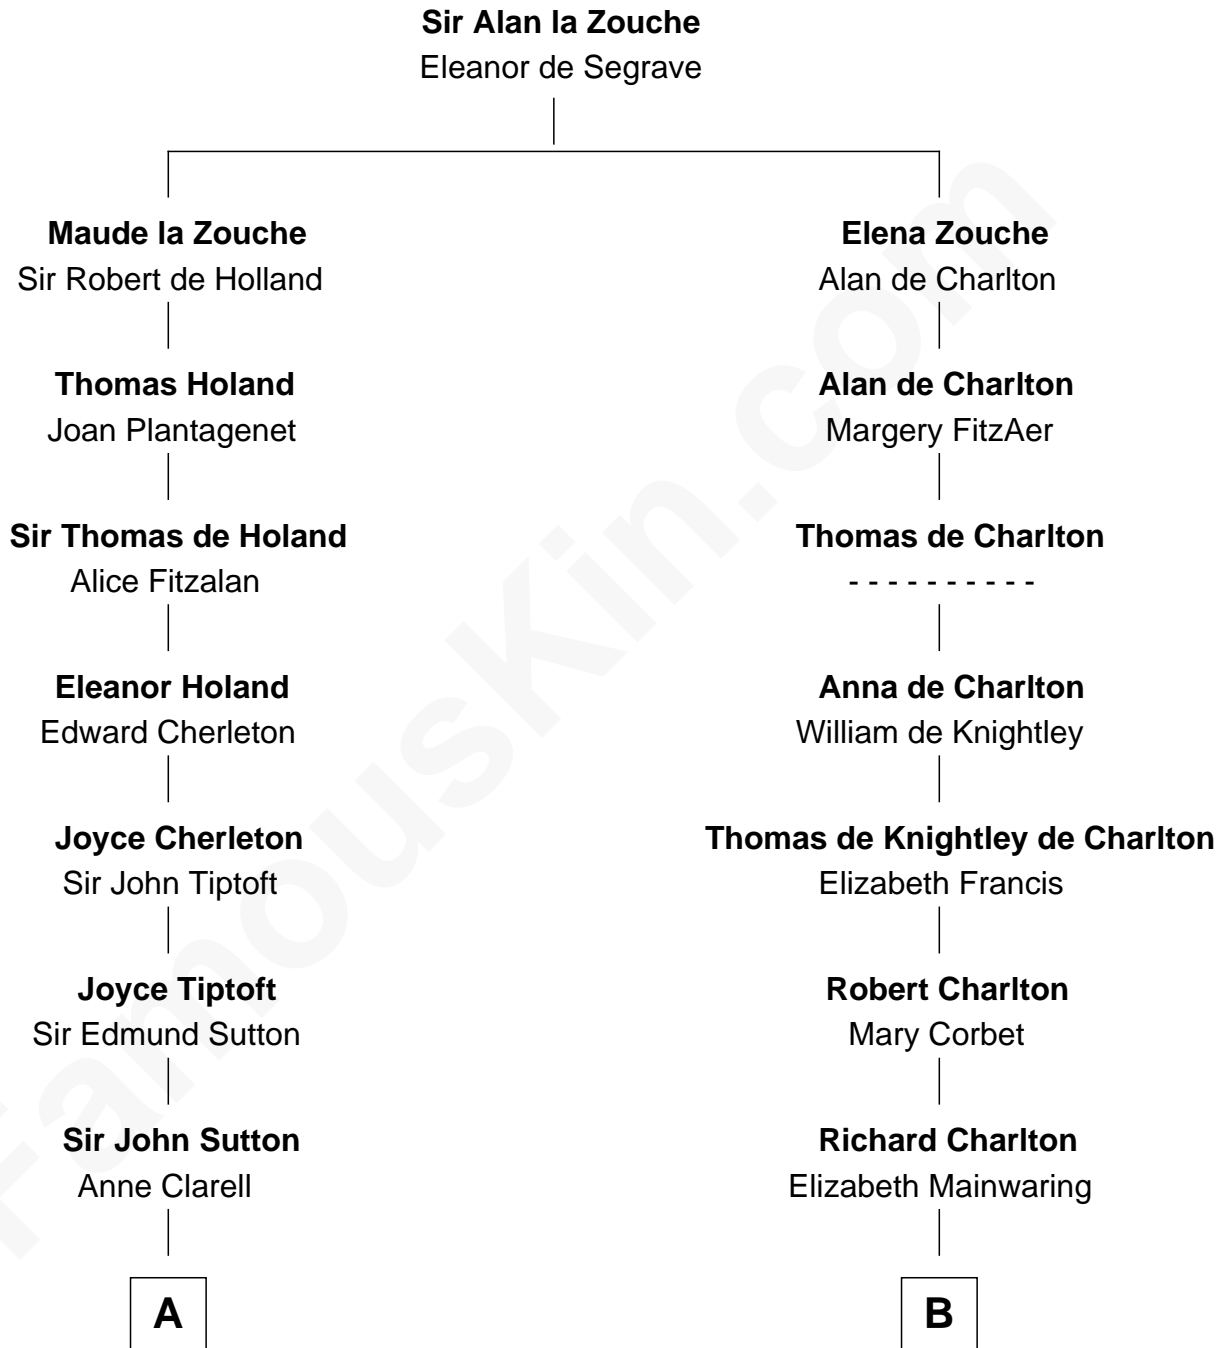

FamousKin.com

Relationship Chart of

General George S. Patton

U.S. Army - World War II

17th cousin 3 times removed of

Ralph Waldo Emerson

American Poet

C

—
Susanna Thompson Thorton

Andrew Glassell

—
Susan Thornton Glassell

George Smith Patton

—
George Smith Patton

Ruth Wilson

—
General George S. Patton

U.S. Army - World War II