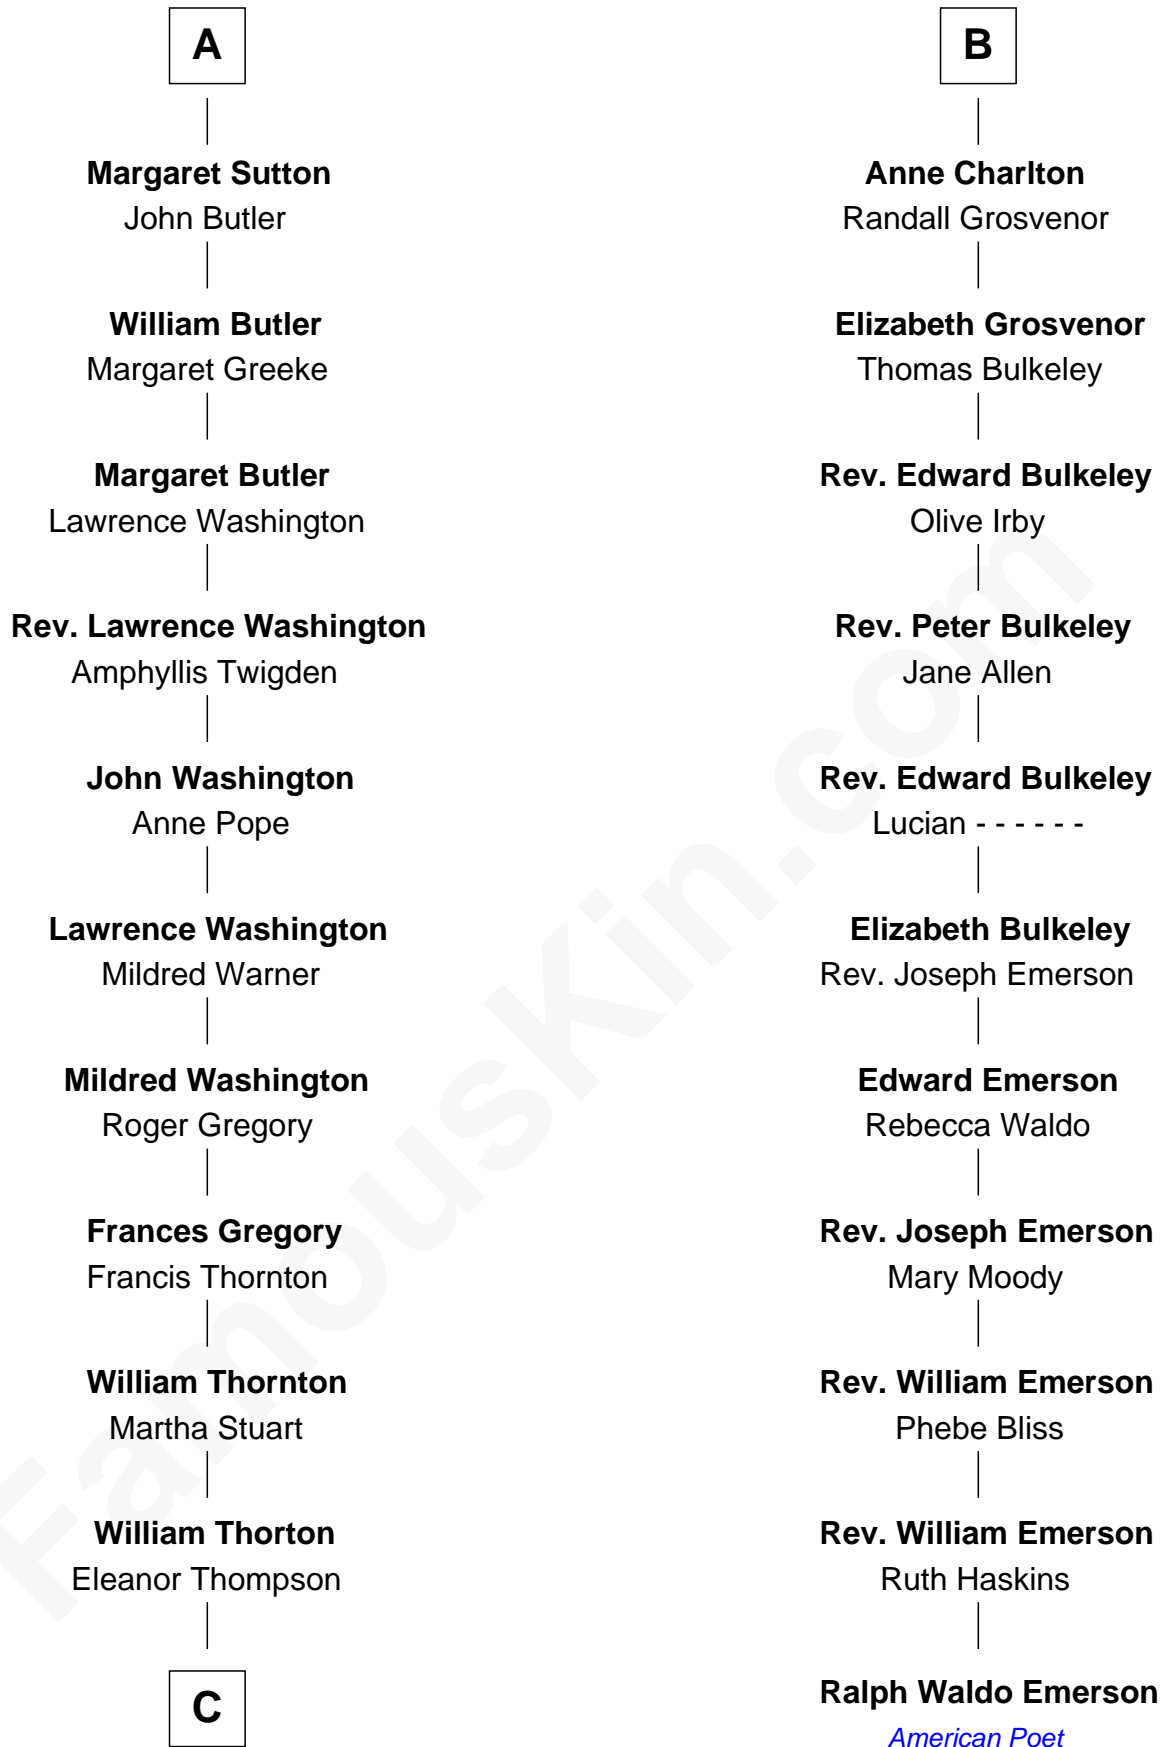

FamousKin.com

Relationship Chart of

General George S. Patton

U.S. Army - World War II

17th cousin 3 times removed of

Ralph Waldo Emerson

American Poet

C

—
Susanna Thompson Thorton

Andrew Glassell

—
Susan Thornton Glassell

George Smith Patton

—
George Smith Patton

Ruth Wilson

—
General George S. Patton

U.S. Army - World War II