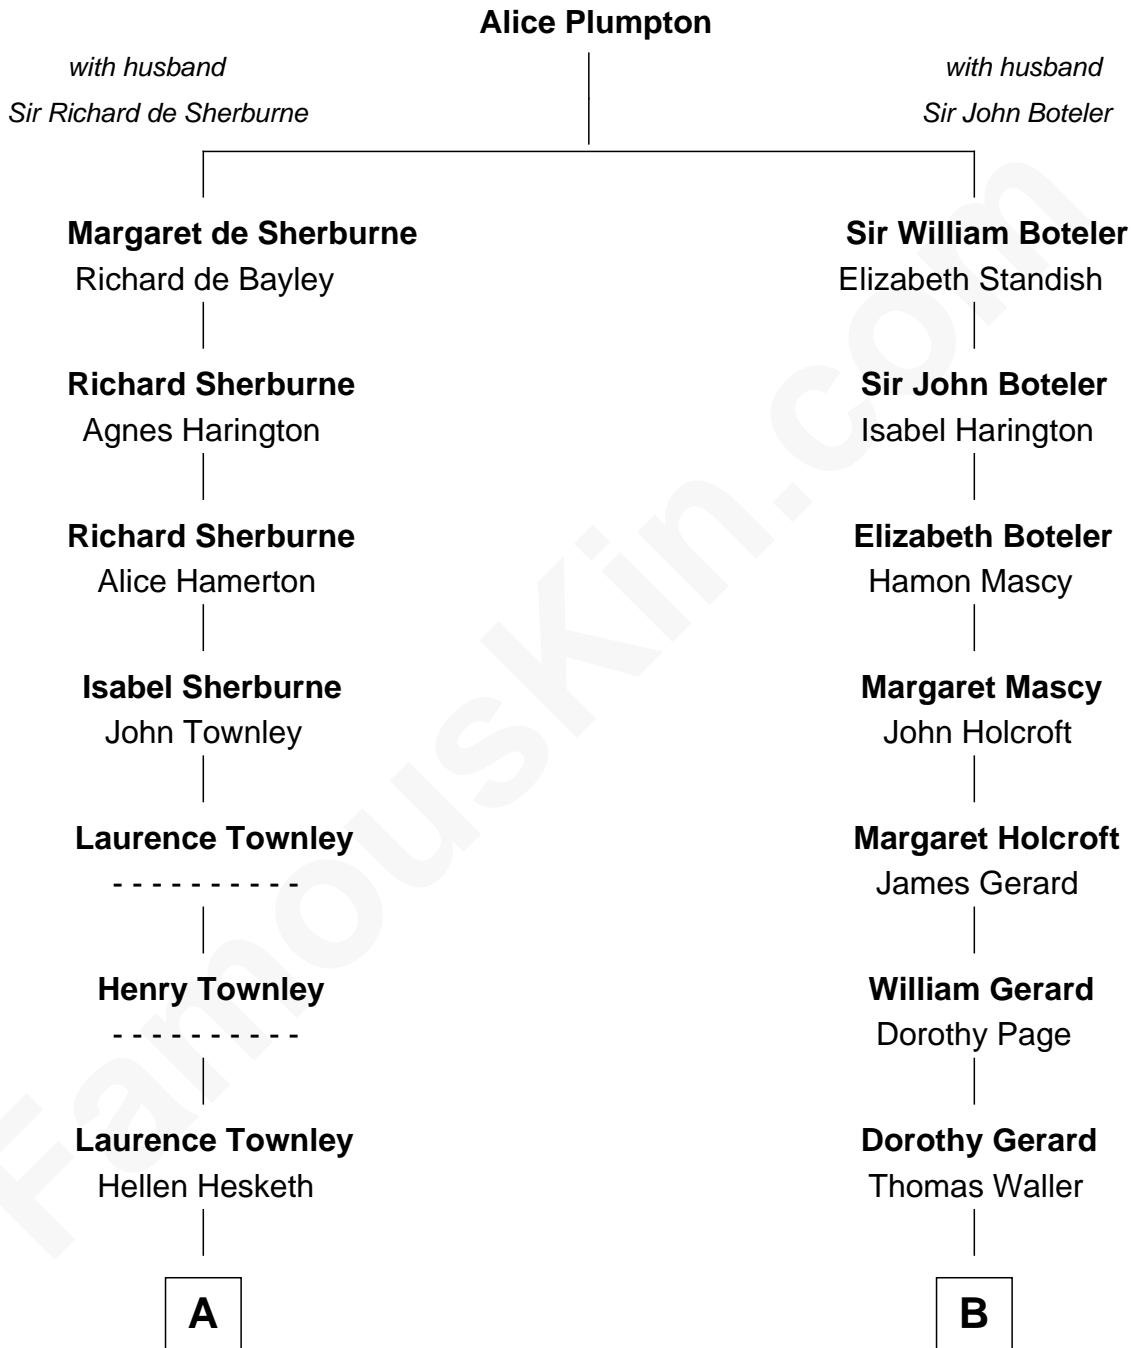

**FamousKin.com**  
**Relationship Chart of**  
**General George S. Patton**  
*U.S. Army - World War II*

**15th cousin 4 times removed of**  
**Ellen (Herndon) Arthur**  
*Wife of President Chester A. Arthur*

**C**

George Smith Patton  
Susan Thornton Glassell

George Smith Patton  
Ruth Wilson

General George S. Patton  
*U.S. Army - World War II*

FamousKin.com