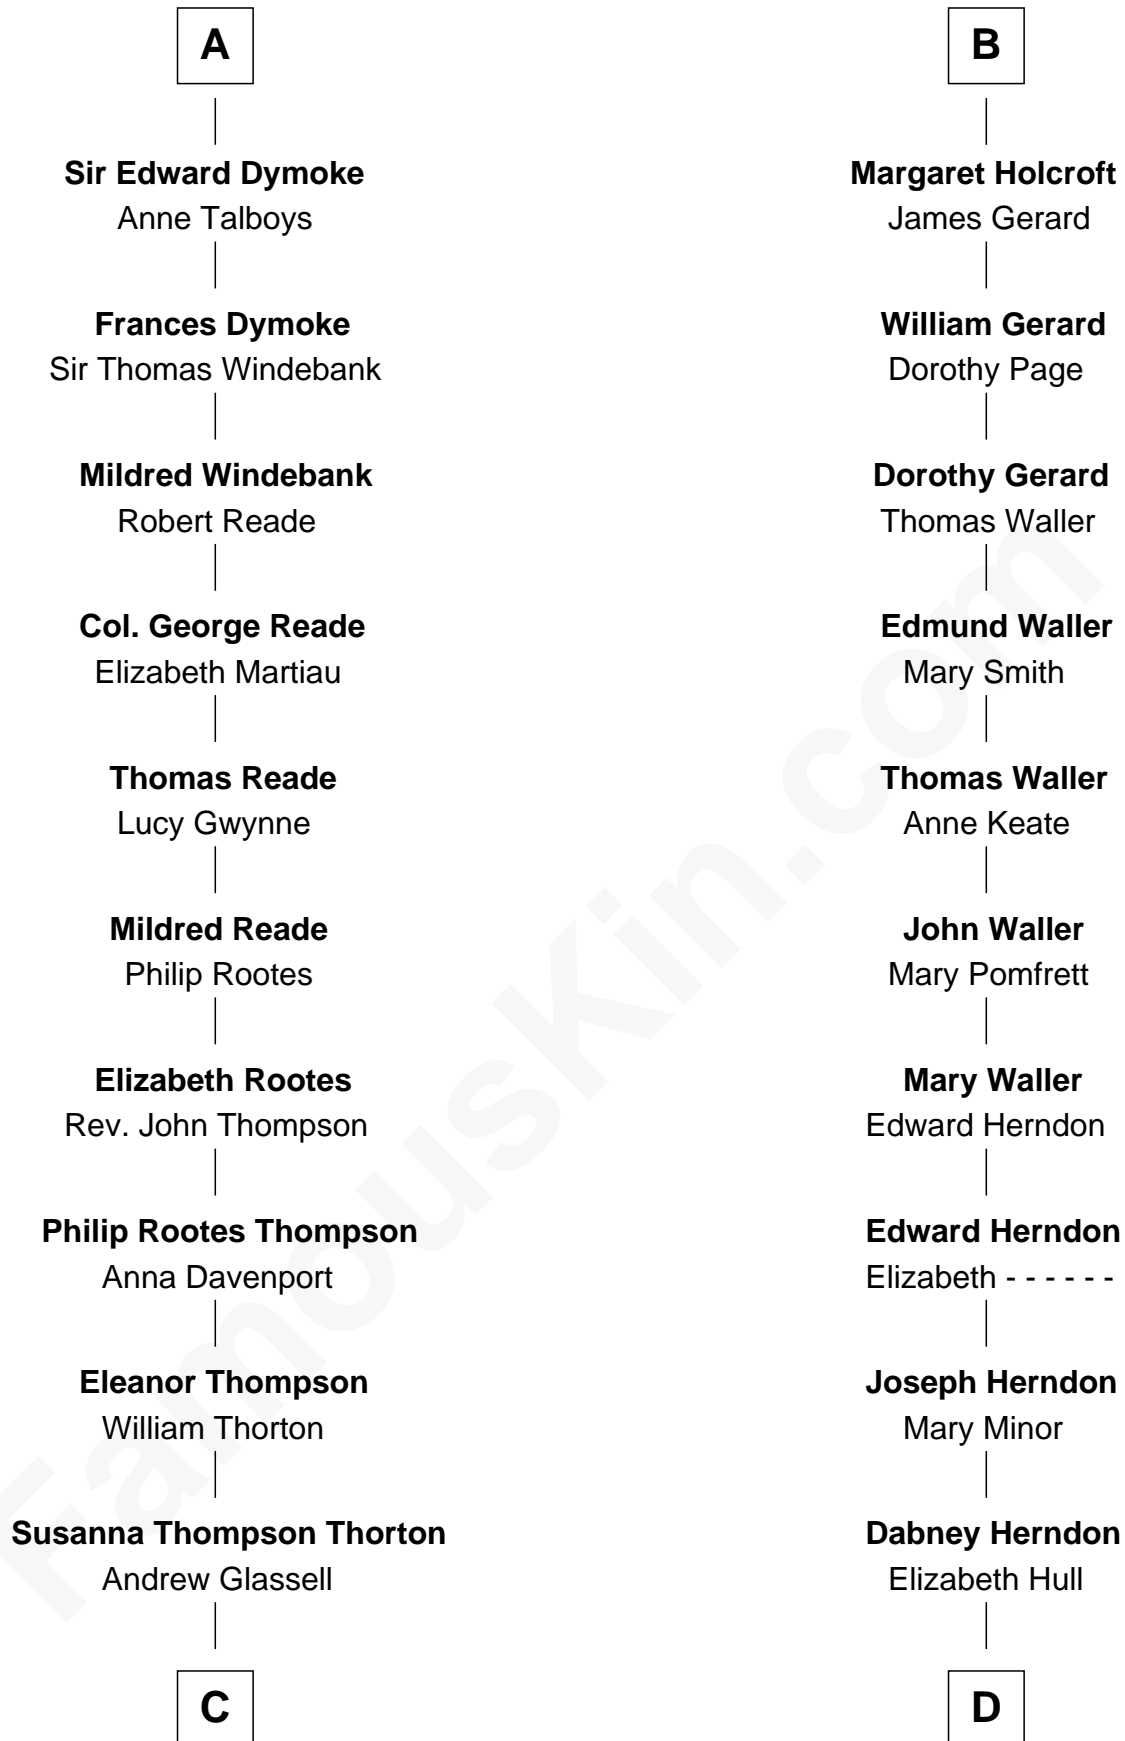

FamousKin.com
Relationship Chart of
General George S. Patton
U.S. Army - World War II

18th cousin 1 time removed of
Ellen (Herndon) Arthur
Wife of President Chester A. Arthur

C

Susan Thornton Glassell

George Smith Patton

George Smith Patton

Ruth Wilson

General George S. Patton

U.S. Army - World War II

D

Capt. William Lewis Herndon

Frances Elizabeth Hansborough

Ellen (Herndon) Arthur