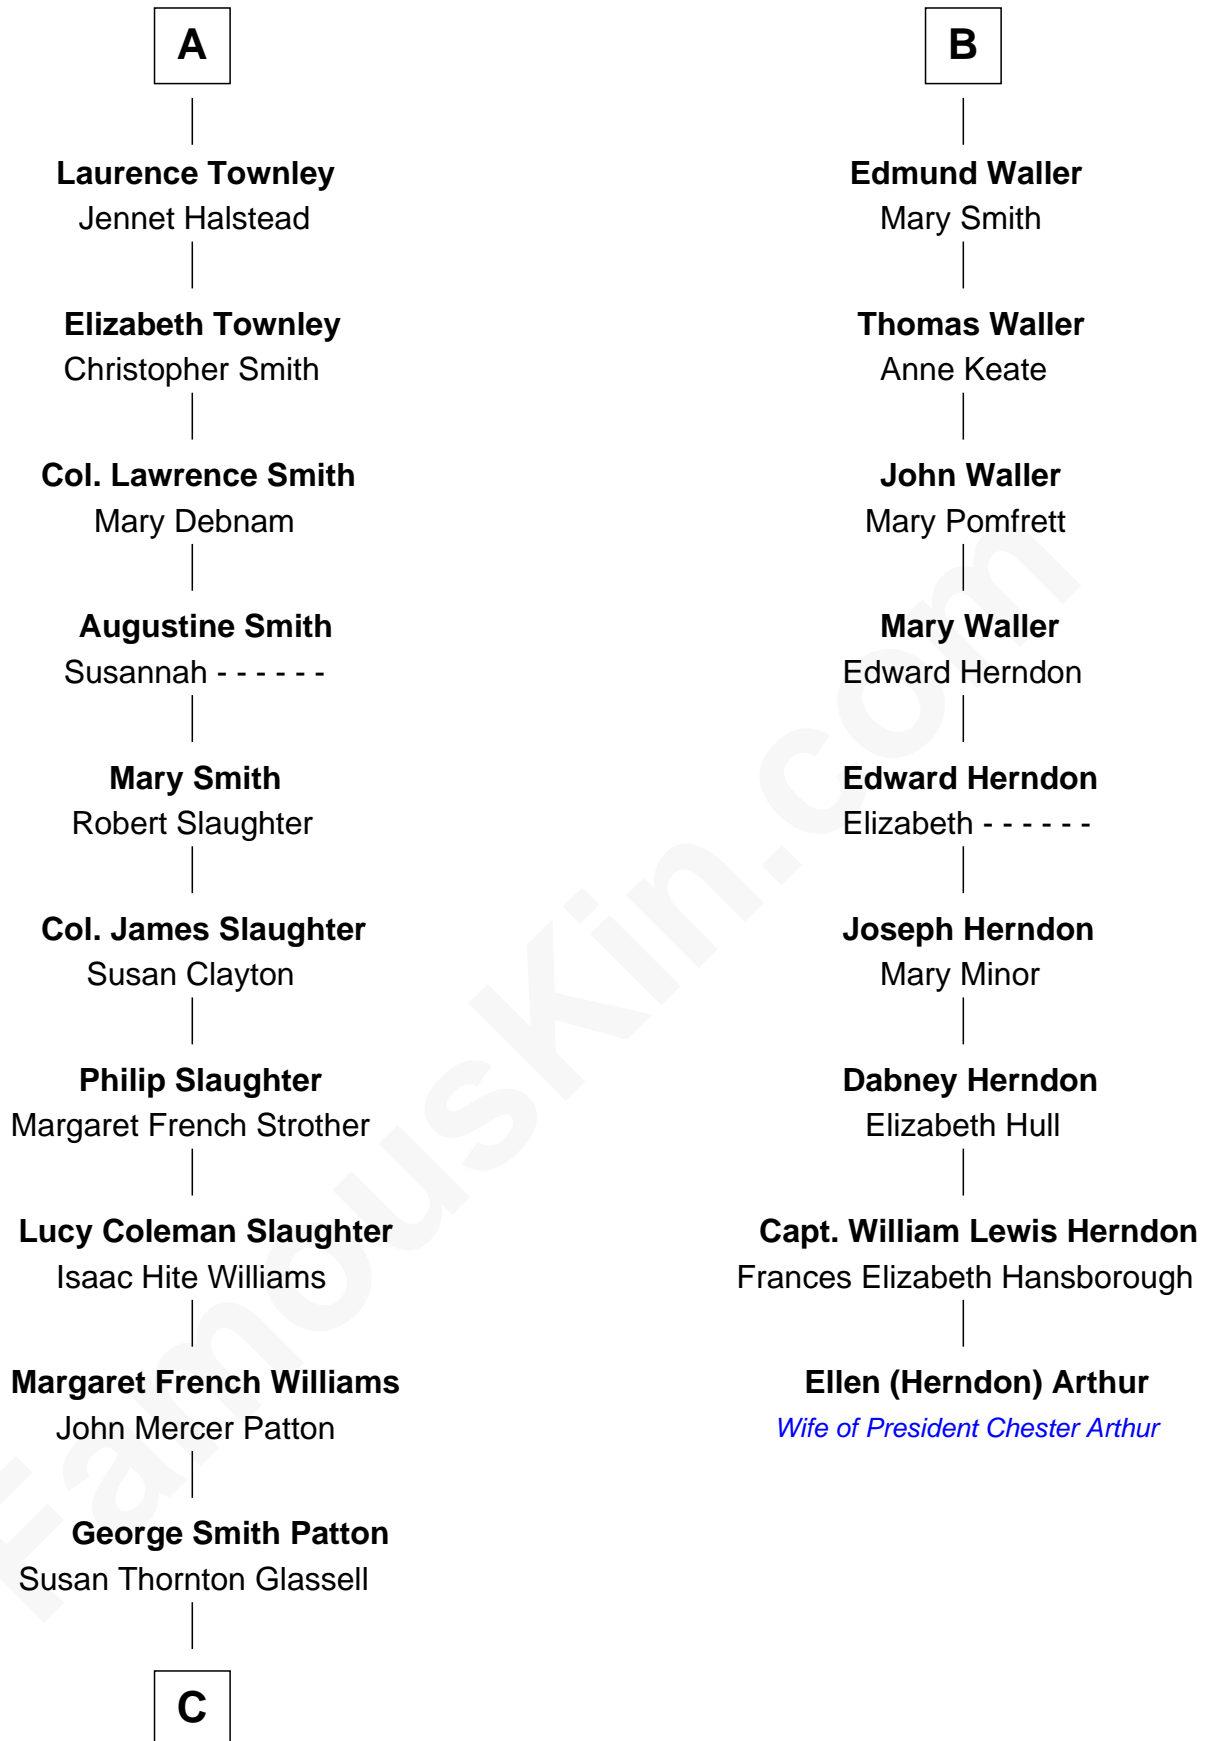

FamousKin.com
Relationship Chart of
General George S. Patton
U.S. Army - World War II

15th cousin 3 times removed of
Ellen (Herndon) Arthur
Wife of President Chester A. Arthur

C

George Smith Patton

Ruth Wilson