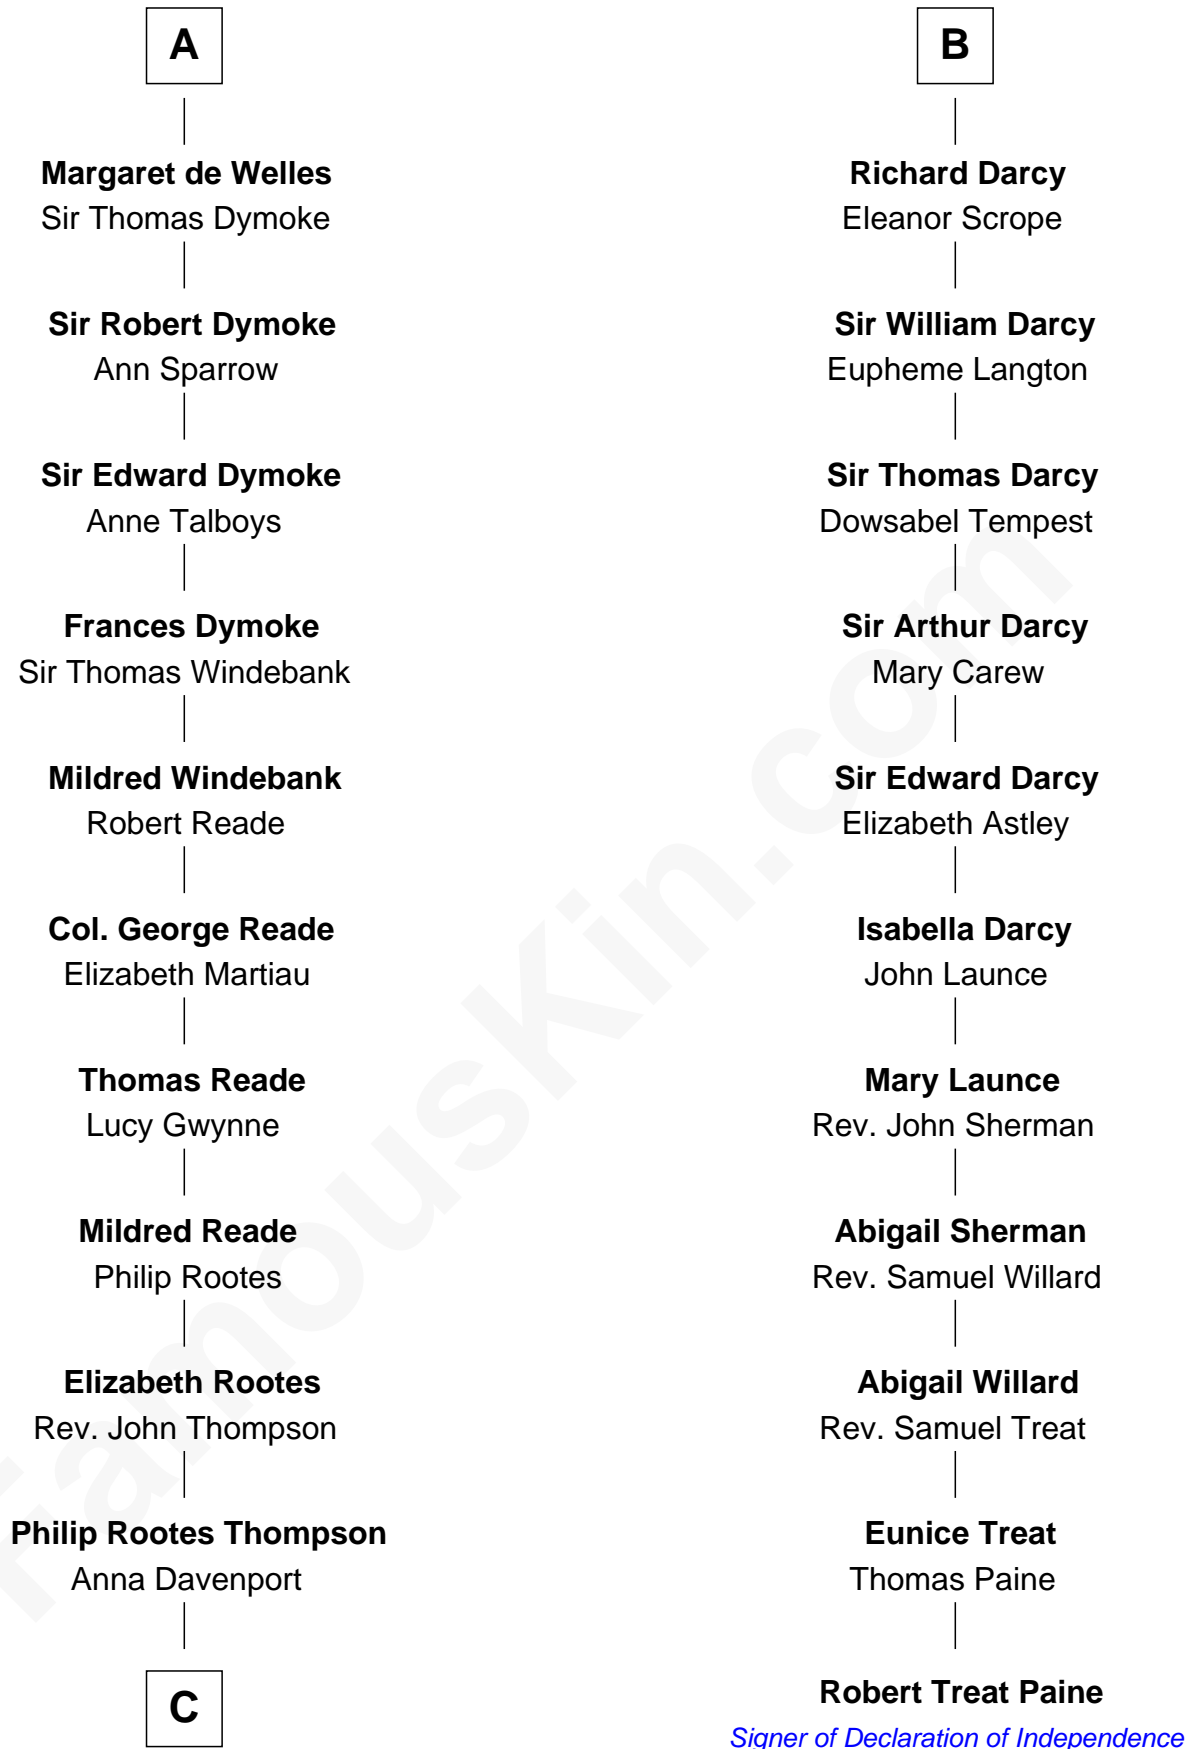

FamousKin.com
Relationship Chart of
General George S. Patton
U.S. Army - World War II

17th cousin 4 times removed of

Robert Treat Paine
Signer of the Declaration of Independence

FamousKin.com