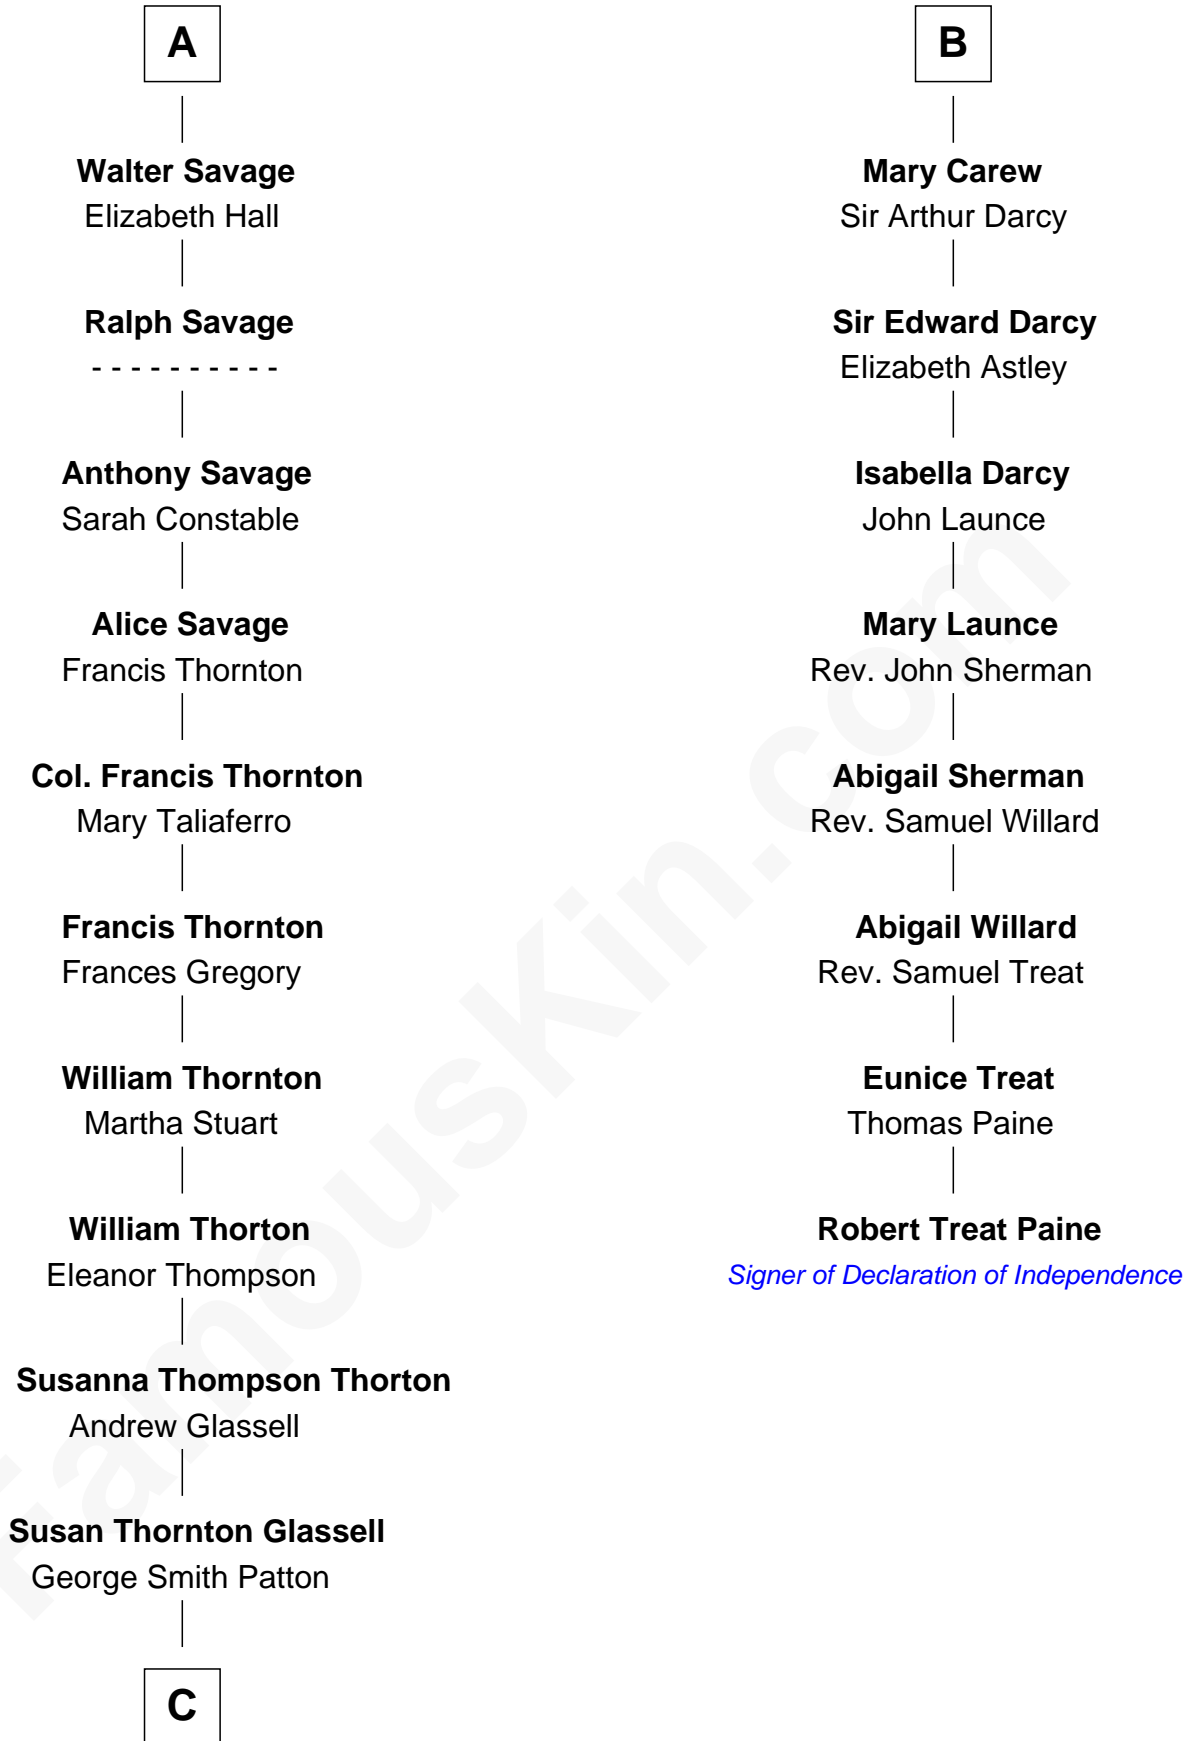

FamousKin.com
Relationship Chart of
General George S. Patton
U.S. Army - World War II

14th cousin 4 times removed of

Robert Treat Paine
Signer of the Declaration of Independence

C

George Smith Patton

Ruth Wilson

General George S. Patton

U.S. Army - World War II

FamousKin.com