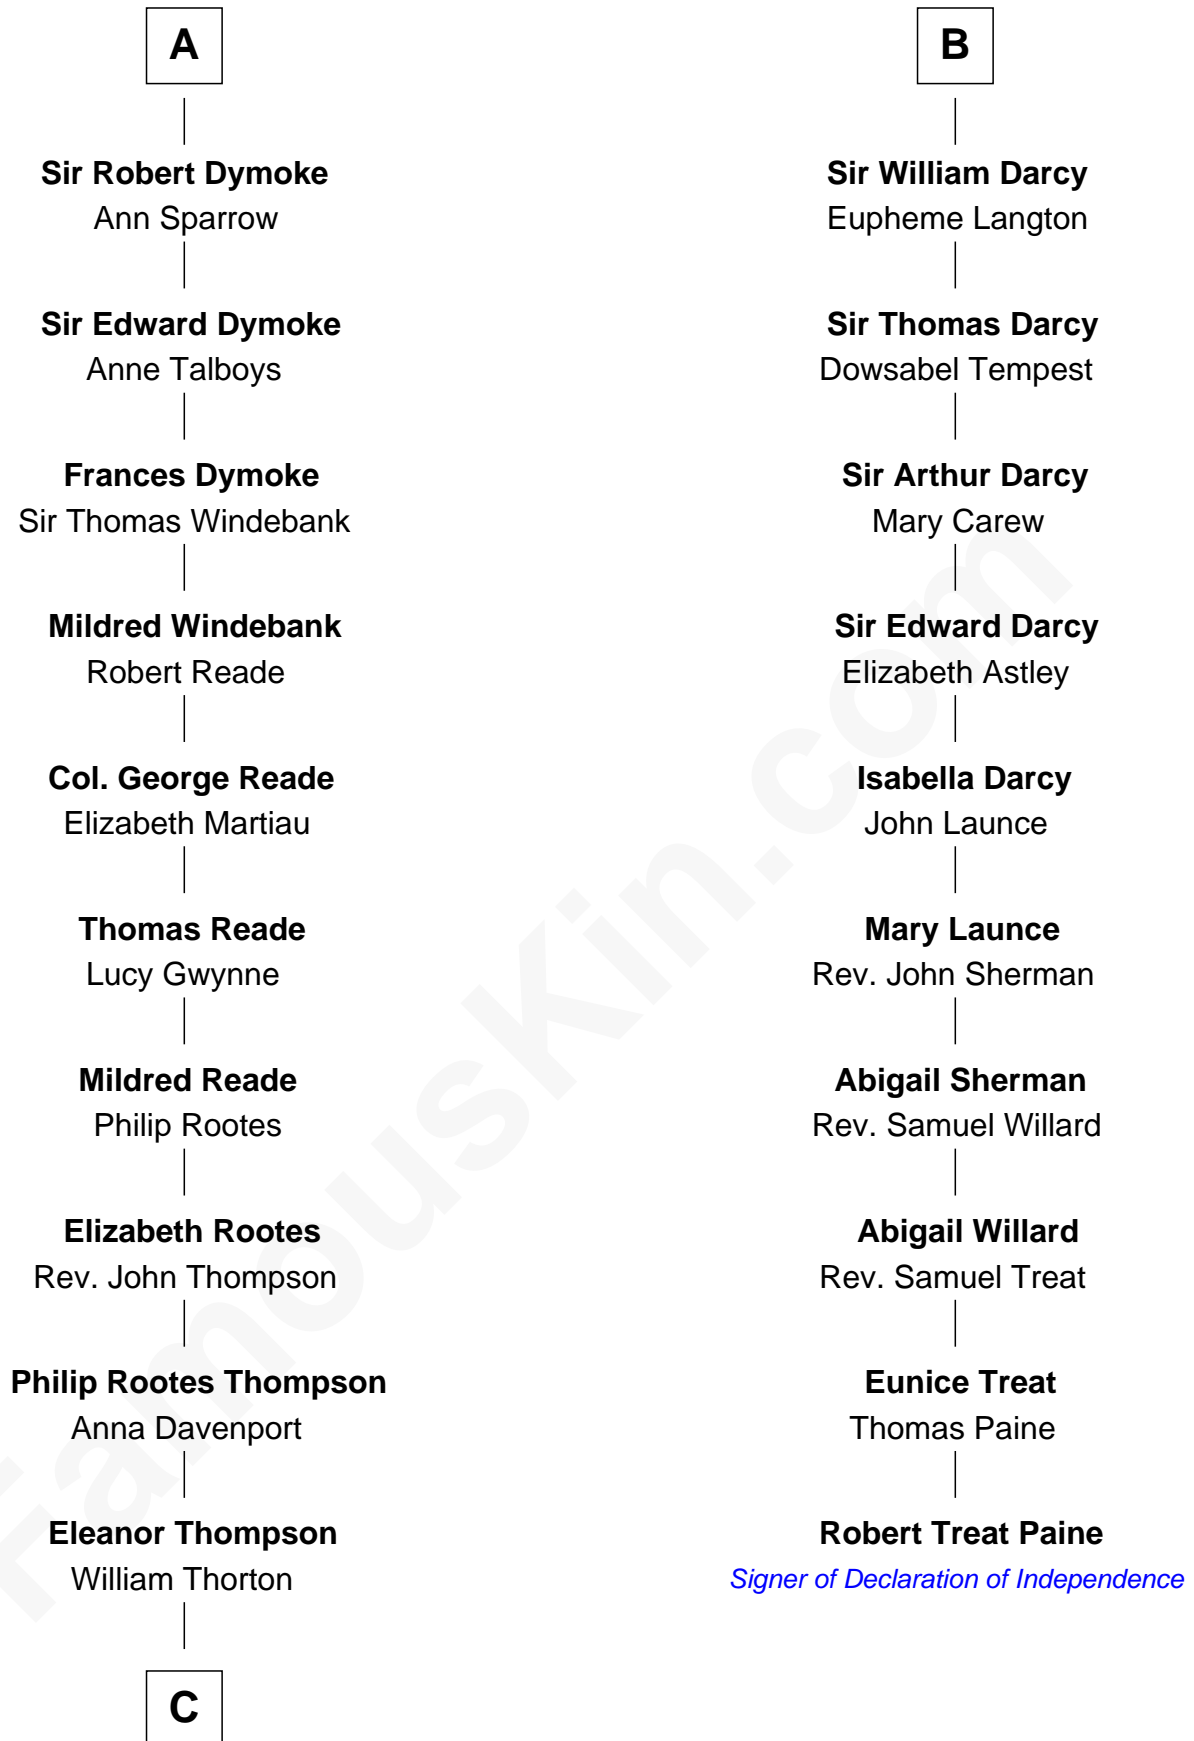

FamousKin.com
Relationship Chart of
General George S. Patton
U.S. Army - World War II

16th cousin 4 times removed of

Robert Treat Paine
Signer of the Declaration of Independence

C

—
Susanna Thompson Thorton

Andrew Glassell

—
Susan Thornton Glassell

George Smith Patton

—
George Smith Patton

Ruth Wilson

—
General George S. Patton

U.S. Army - World War II

FamousKin.com