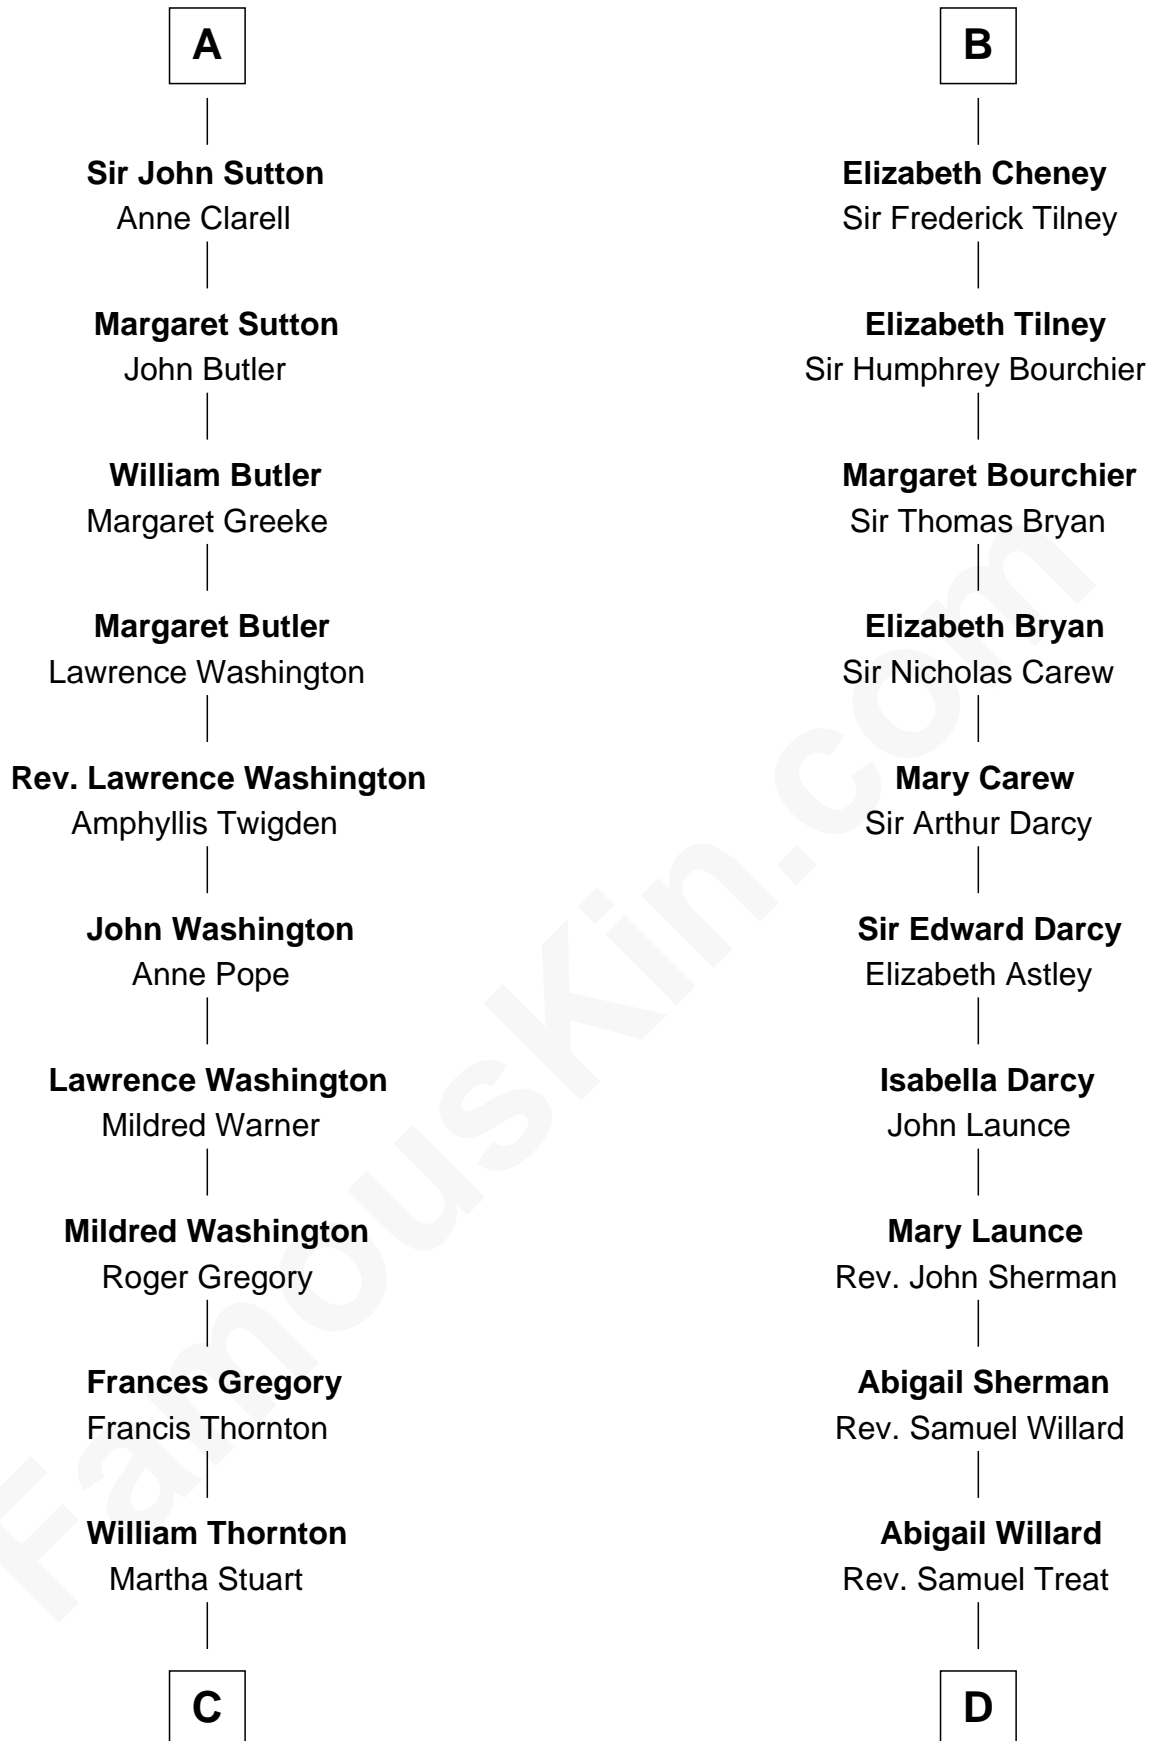

FamousKin.com
Relationship Chart of
General George S. Patton
U.S. Army - World War II

18th cousin 3 times removed of

Robert Treat Paine
Signer of the Declaration of Independence

William de Cantilupe

C

William Thorton
Eleanor Thompson

Susanna Thompson Thorton
Andrew Glassell

Susan Thornton Glassell
George Smith Patton

George Smith Patton
Ruth Wilson

General George S. Patton
U.S. Army - World War II

D

Eunice Treat
Thomas Paine

Robert Treat Paine
Signer of Declaration of Independence