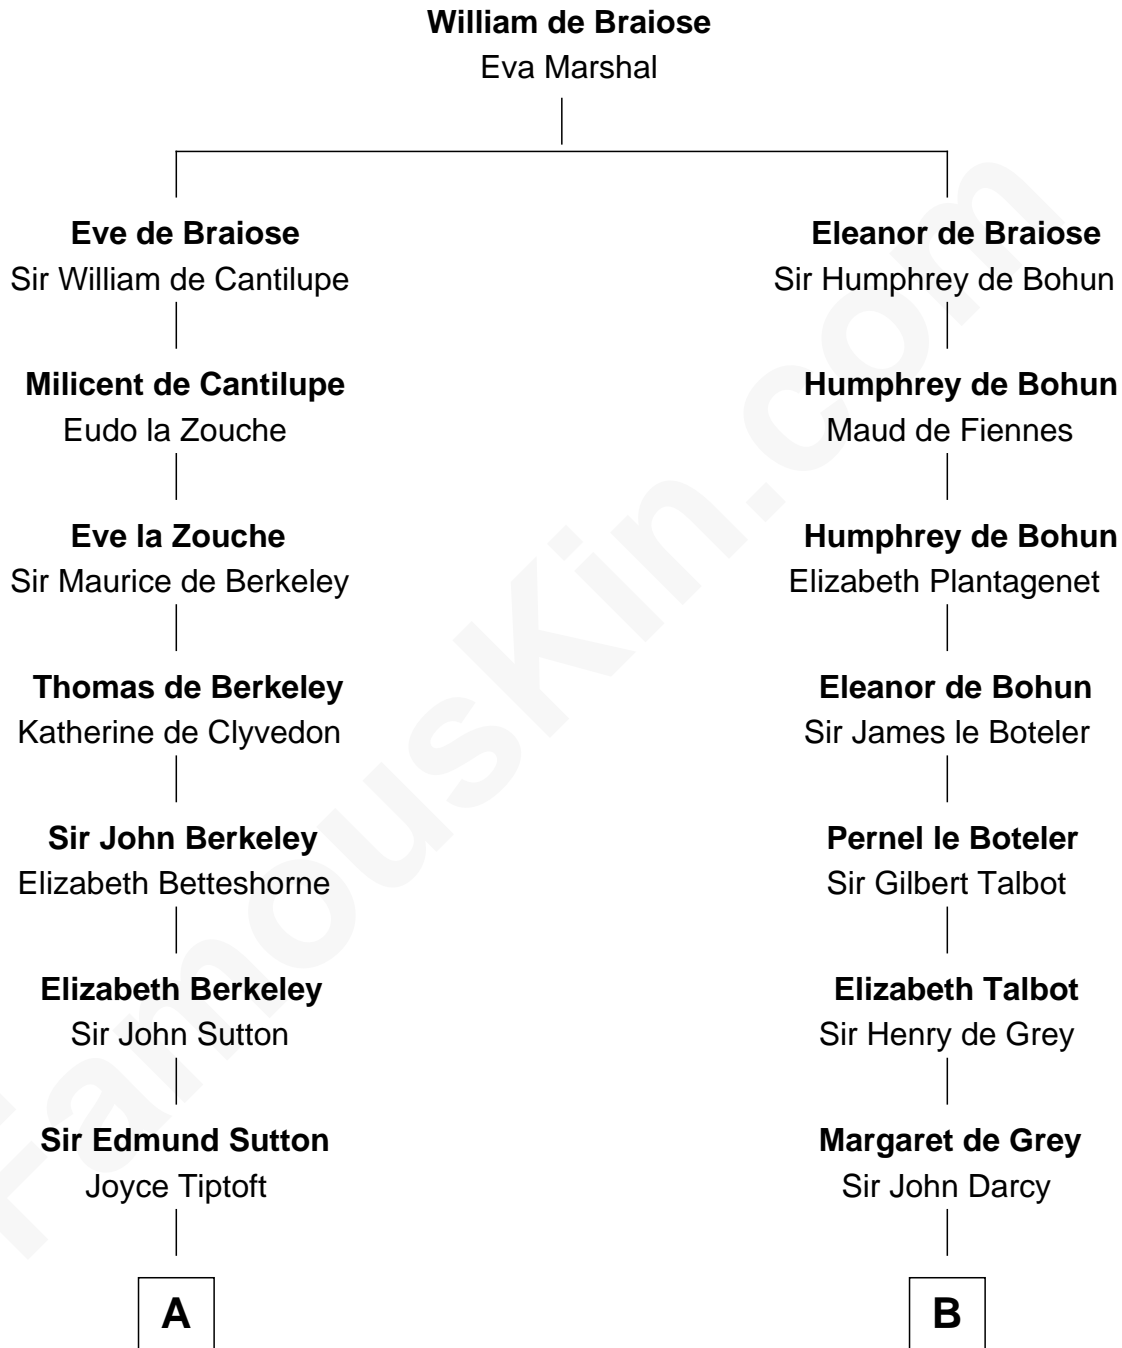

**FamousKin.com**  
**Relationship Chart of**  
**General George S. Patton**  
*U.S. Army - World War II*

18th cousin 3 times removed of

**Robert Treat Paine**  
*Signer of the Declaration of Independence*

**C**

**William Thorton**  
Eleanor Thompson

**Susanna Thompson Thorton**  
Andrew Glassell

**Susan Thornton Glassell**  
George Smith Patton

**George Smith Patton**  
Ruth Wilson

**General George S. Patton**  
*U.S. Army - World War II*

**D**

**Eunice Treat**  
Thomas Paine

**Robert Treat Paine**  
*Signer of Declaration of Independence*

FamousKin.com