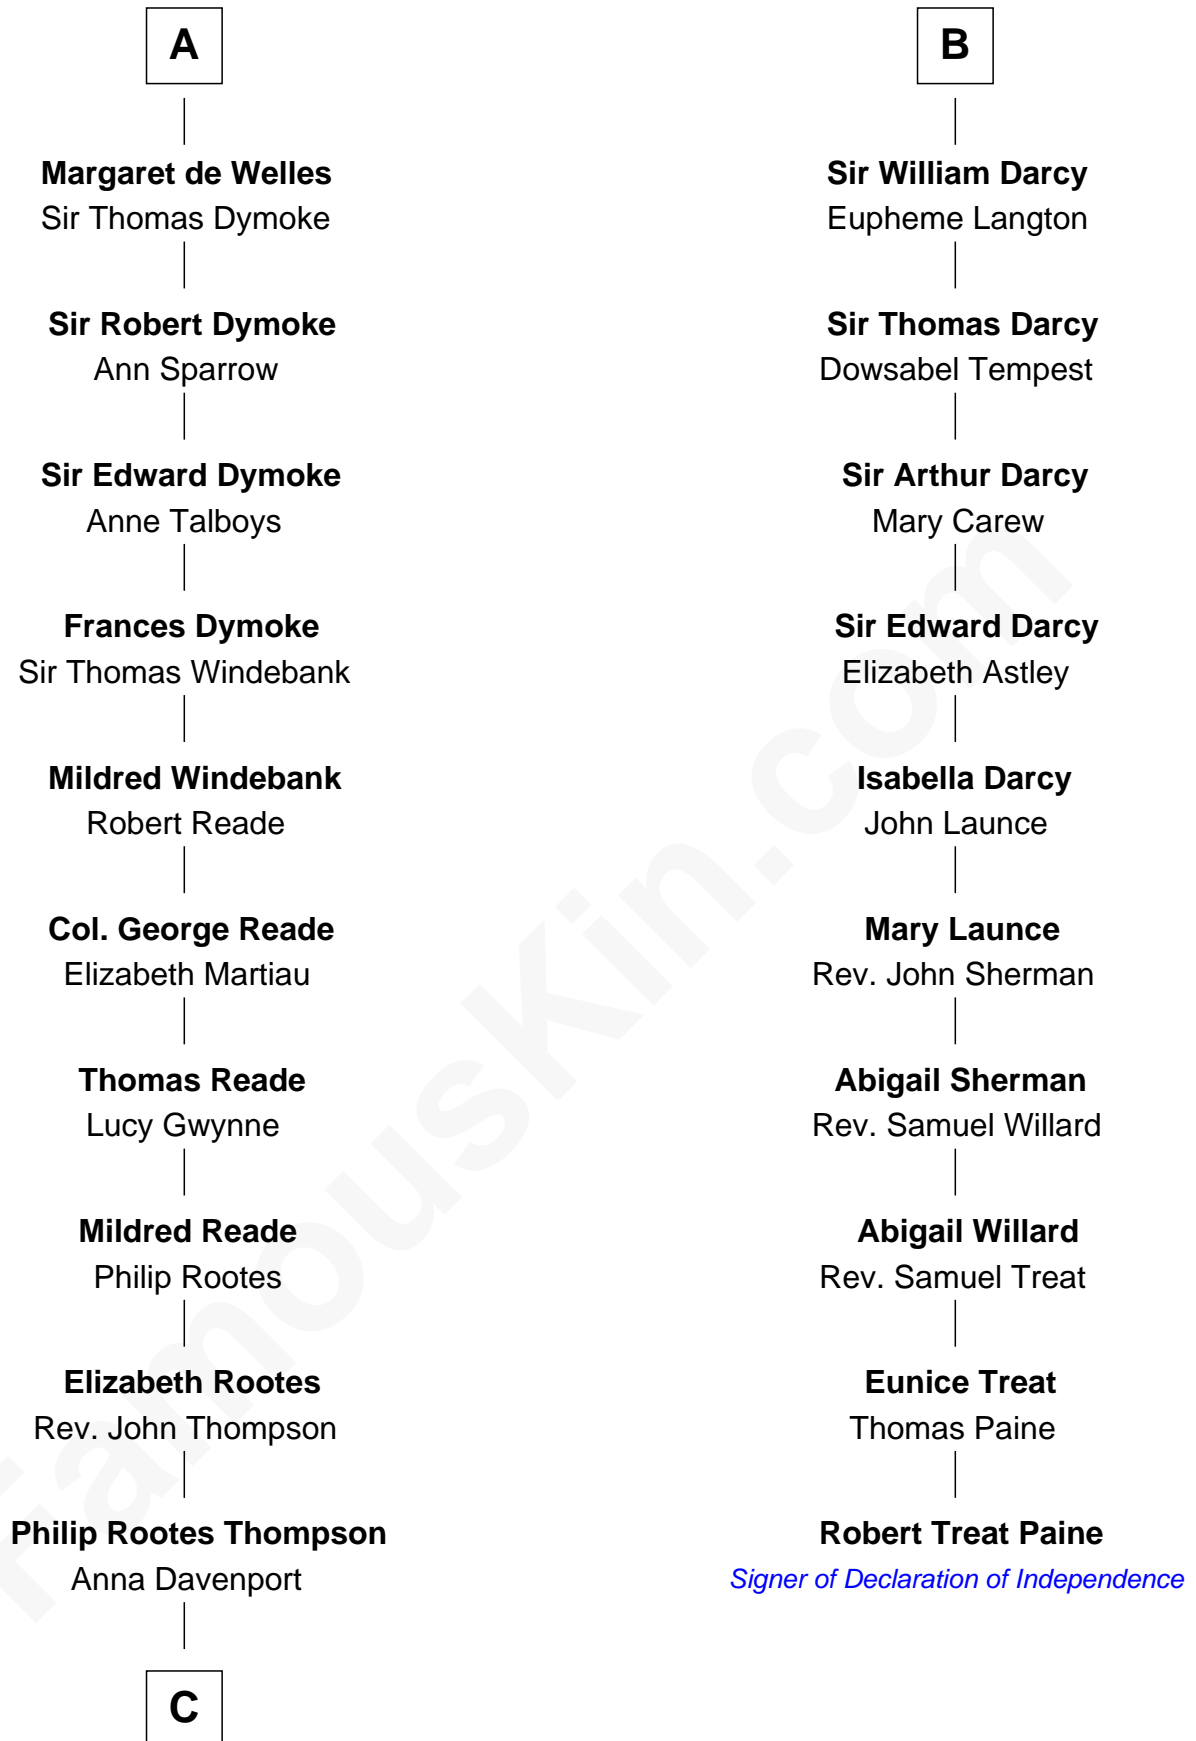

FamousKin.com
Relationship Chart of
General George S. Patton
U.S. Army - World War II

16th cousin 5 times removed of

Robert Treat Paine
Signer of the Declaration of Independence

FamousKin.com