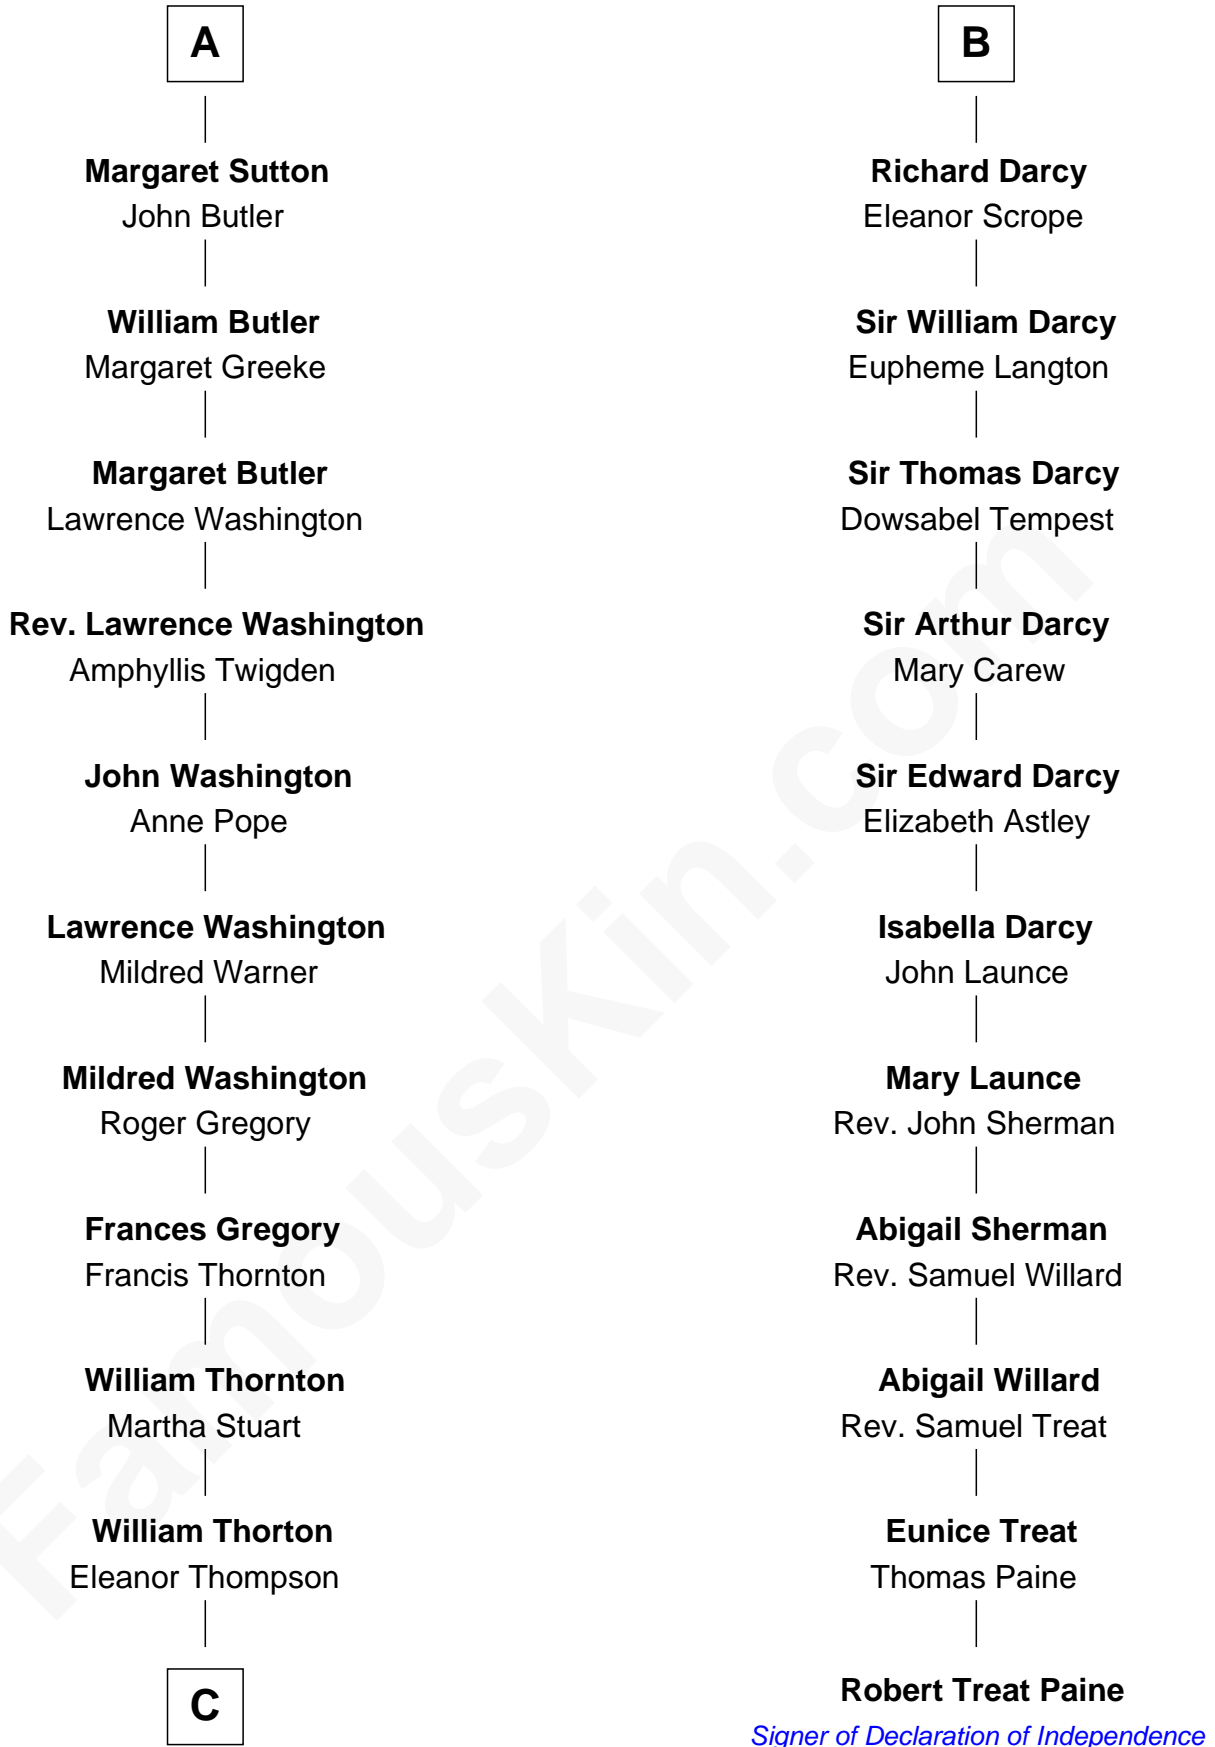

FamousKin.com
Relationship Chart of
General George S. Patton
U.S. Army - World War II

17th cousin 3 times removed of

Robert Treat Paine
Signer of the Declaration of Independence

C

—
Susanna Thompson Thorton

Andrew Glassell

—
Susan Thornton Glassell

George Smith Patton

—
George Smith Patton

Ruth Wilson

—
General George S. Patton

U.S. Army - World War II

FamousKin.com