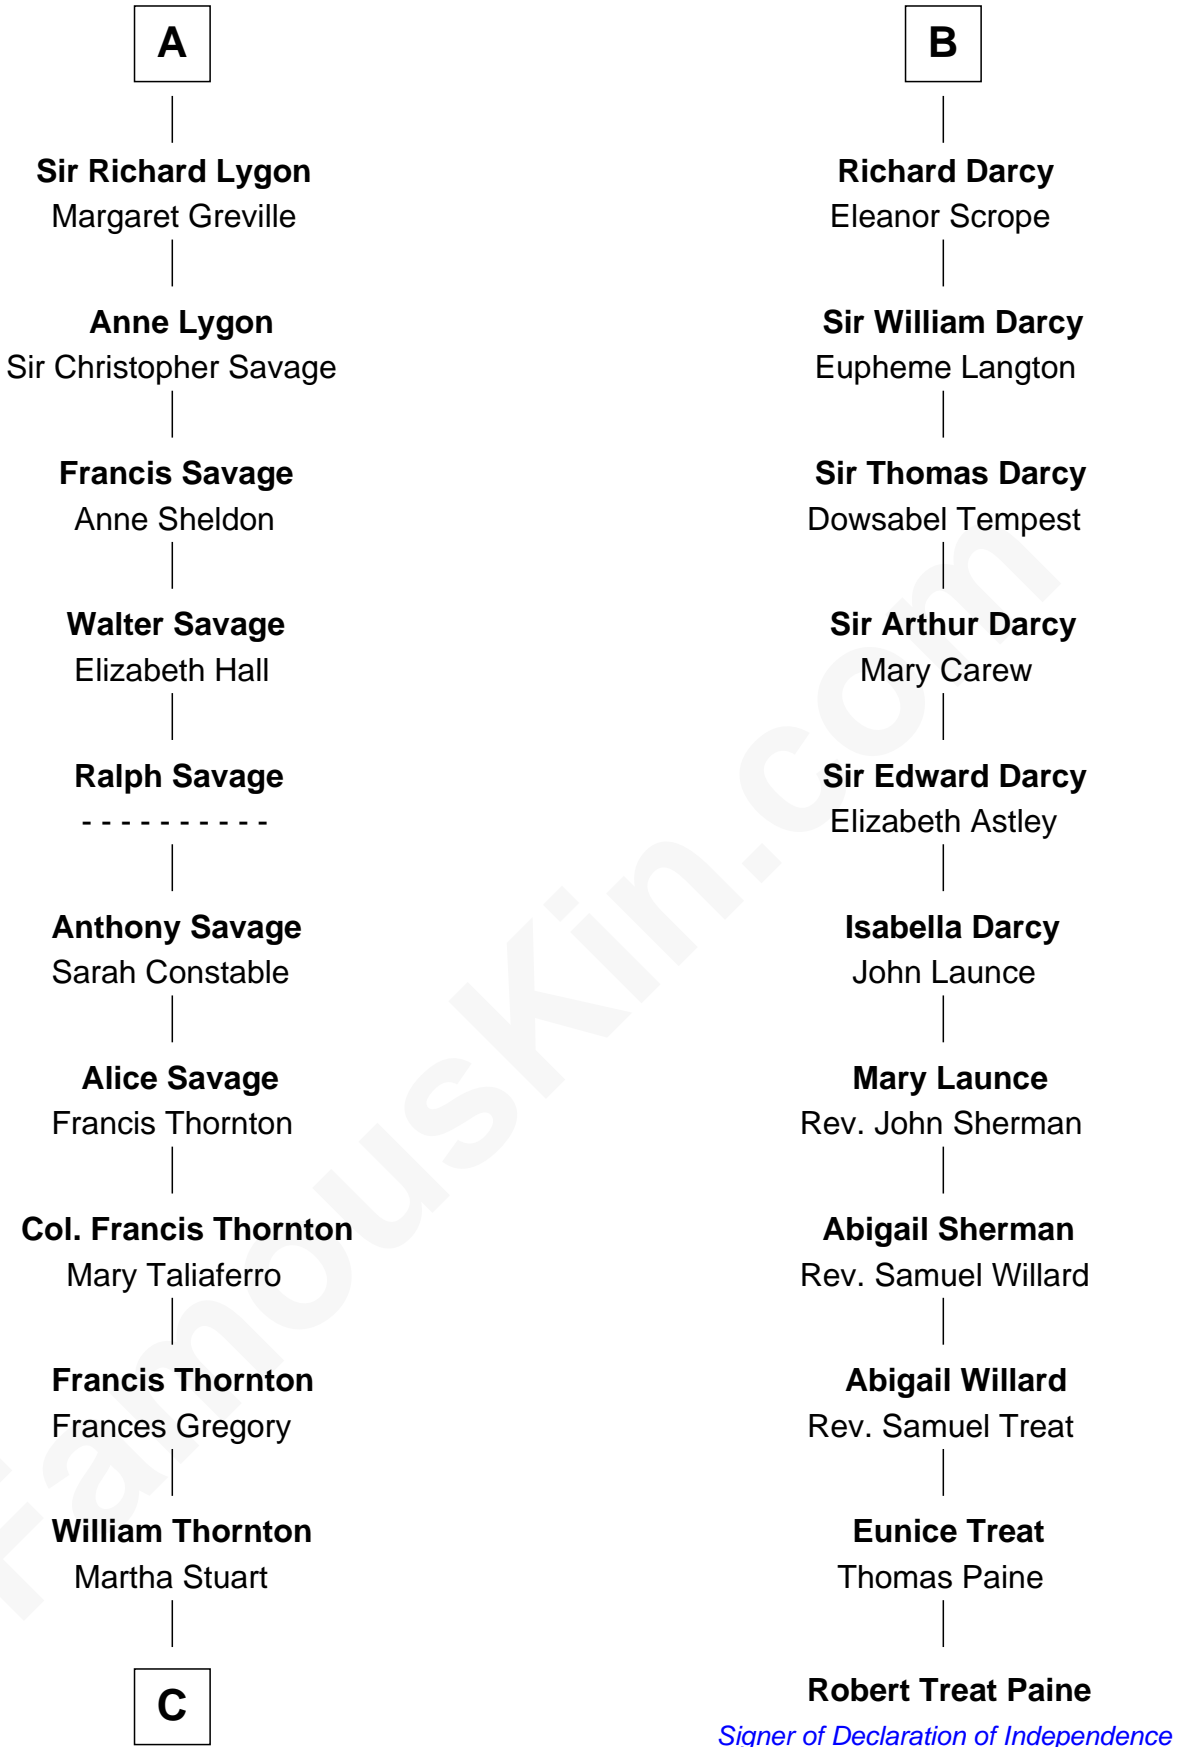

FamousKin.com
Relationship Chart of
General George S. Patton
U.S. Army - World War II

17th cousin 4 times removed of

Robert Treat Paine
Signer of the Declaration of Independence

FamousKin.com