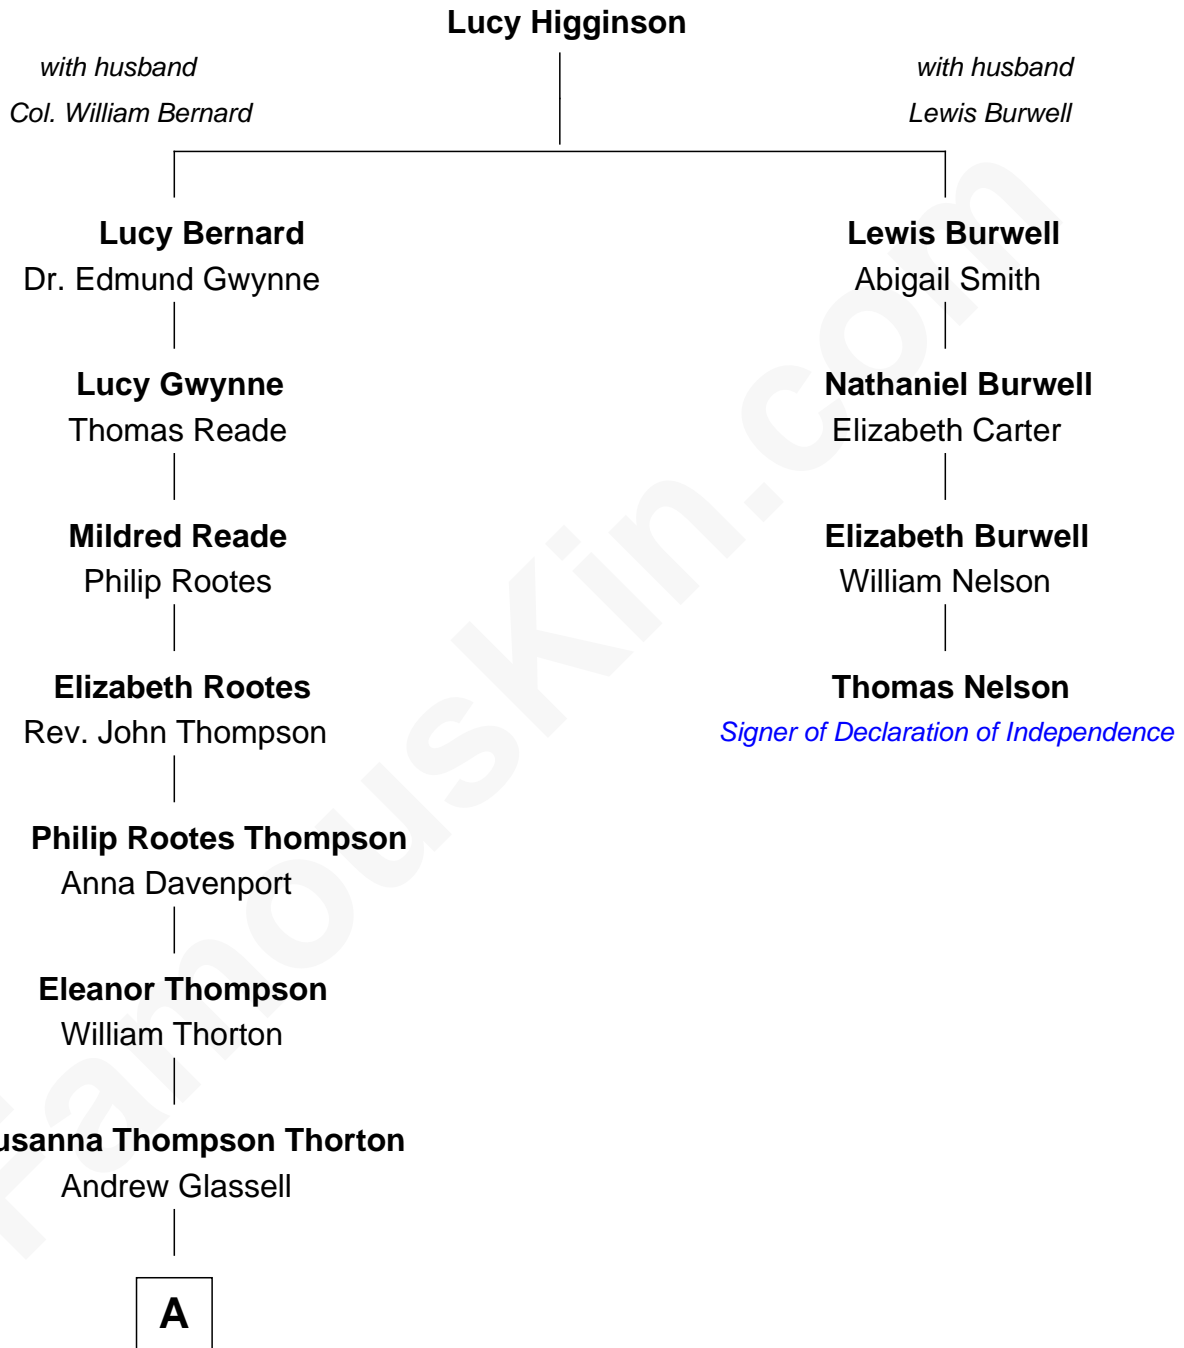

FamousKin.com
Relationship Chart of
General George S. Patton
U.S. Army - World War II

3rd cousin 6 times removed of

Thomas Nelson
Signer of the Declaration of Independence

A

—
Susan Thornton Glassell

George Smith Patton

—
George Smith Patton

Ruth Wilson

—
General George S. Patton

U.S. Army - World War II

FamousKin.com