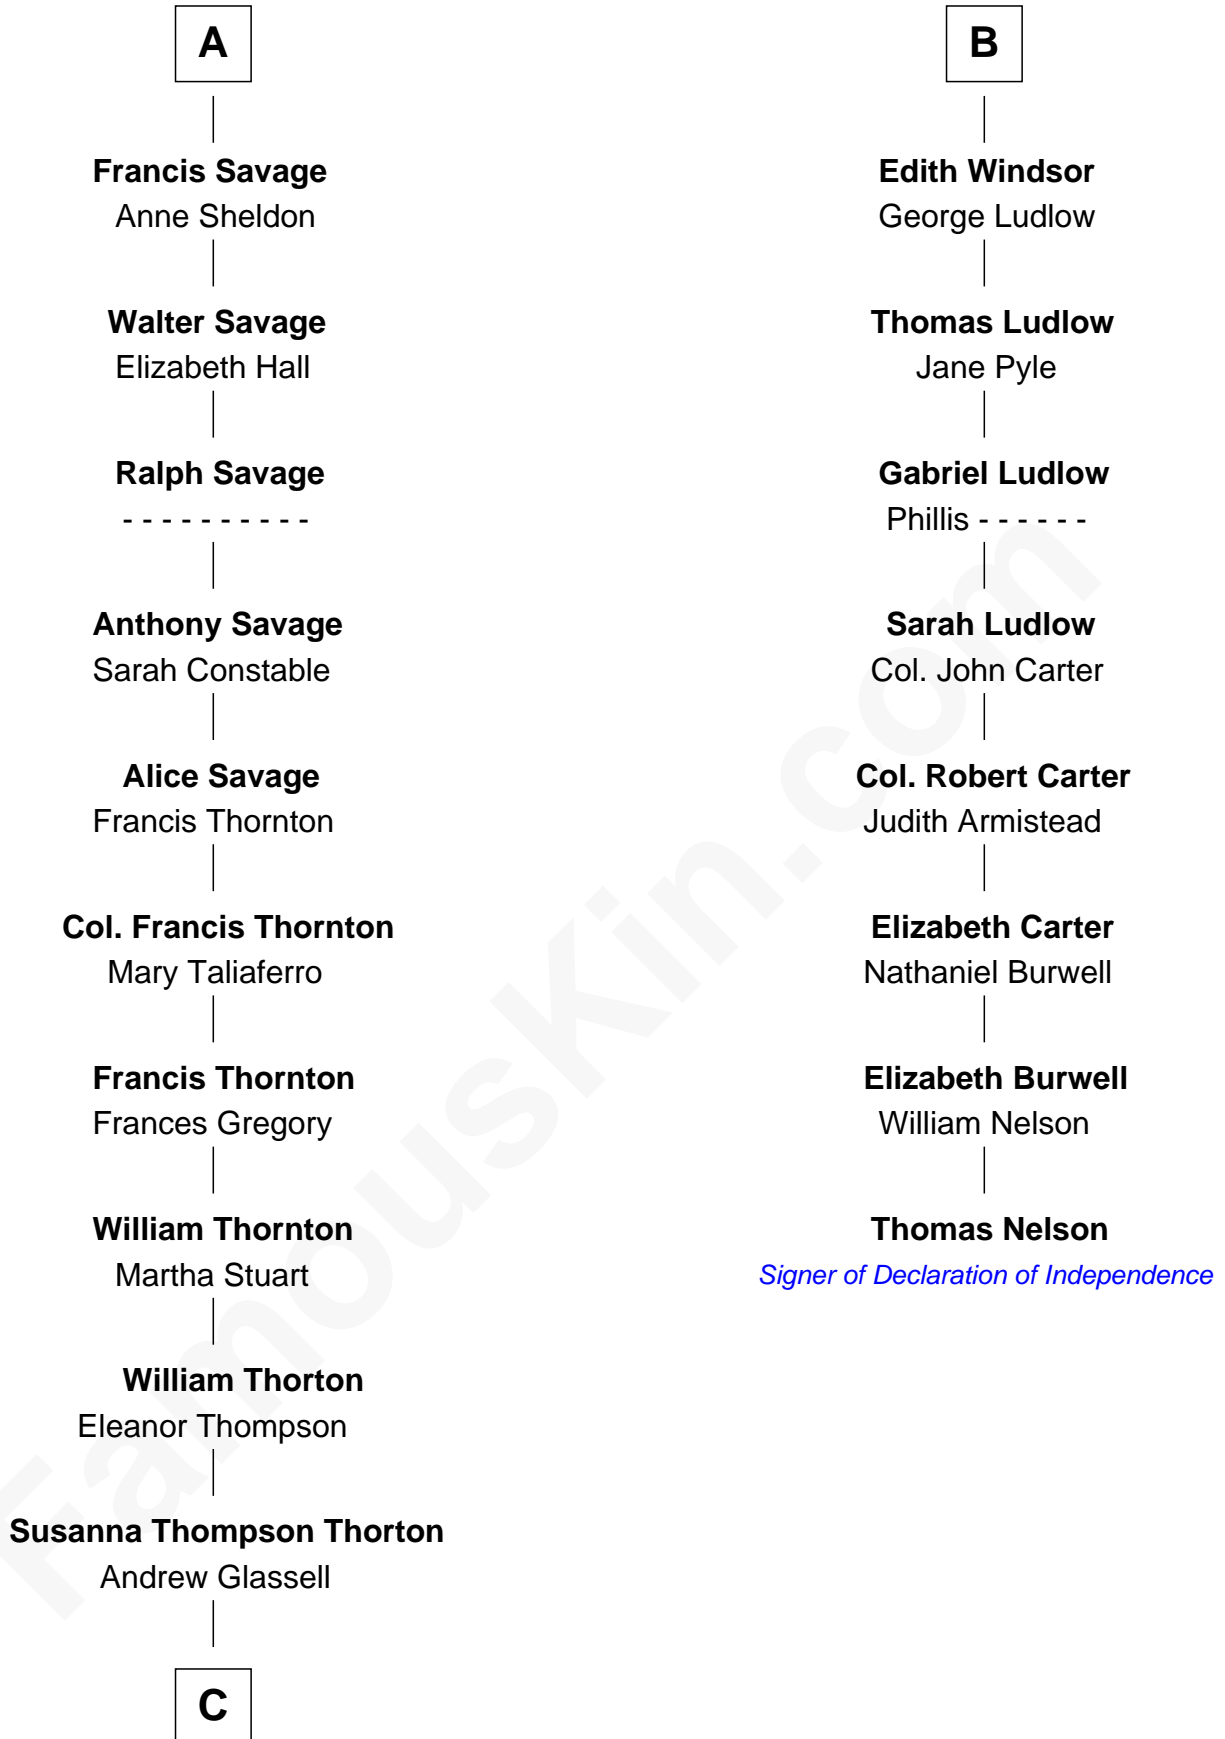

**FamousKin.com**  
**Relationship Chart of**  
**General George S. Patton**  
*U.S. Army - World War II*

**14th cousin 5 times removed of**

**Thomas Nelson**  
*Signer of the Declaration of Independence*

**C**

—  
**Susan Thornton Glassell**

George Smith Patton

—  
**George Smith Patton**

Ruth Wilson

—  
**General George S. Patton**

*U.S. Army - World War II*

FamousKin.com