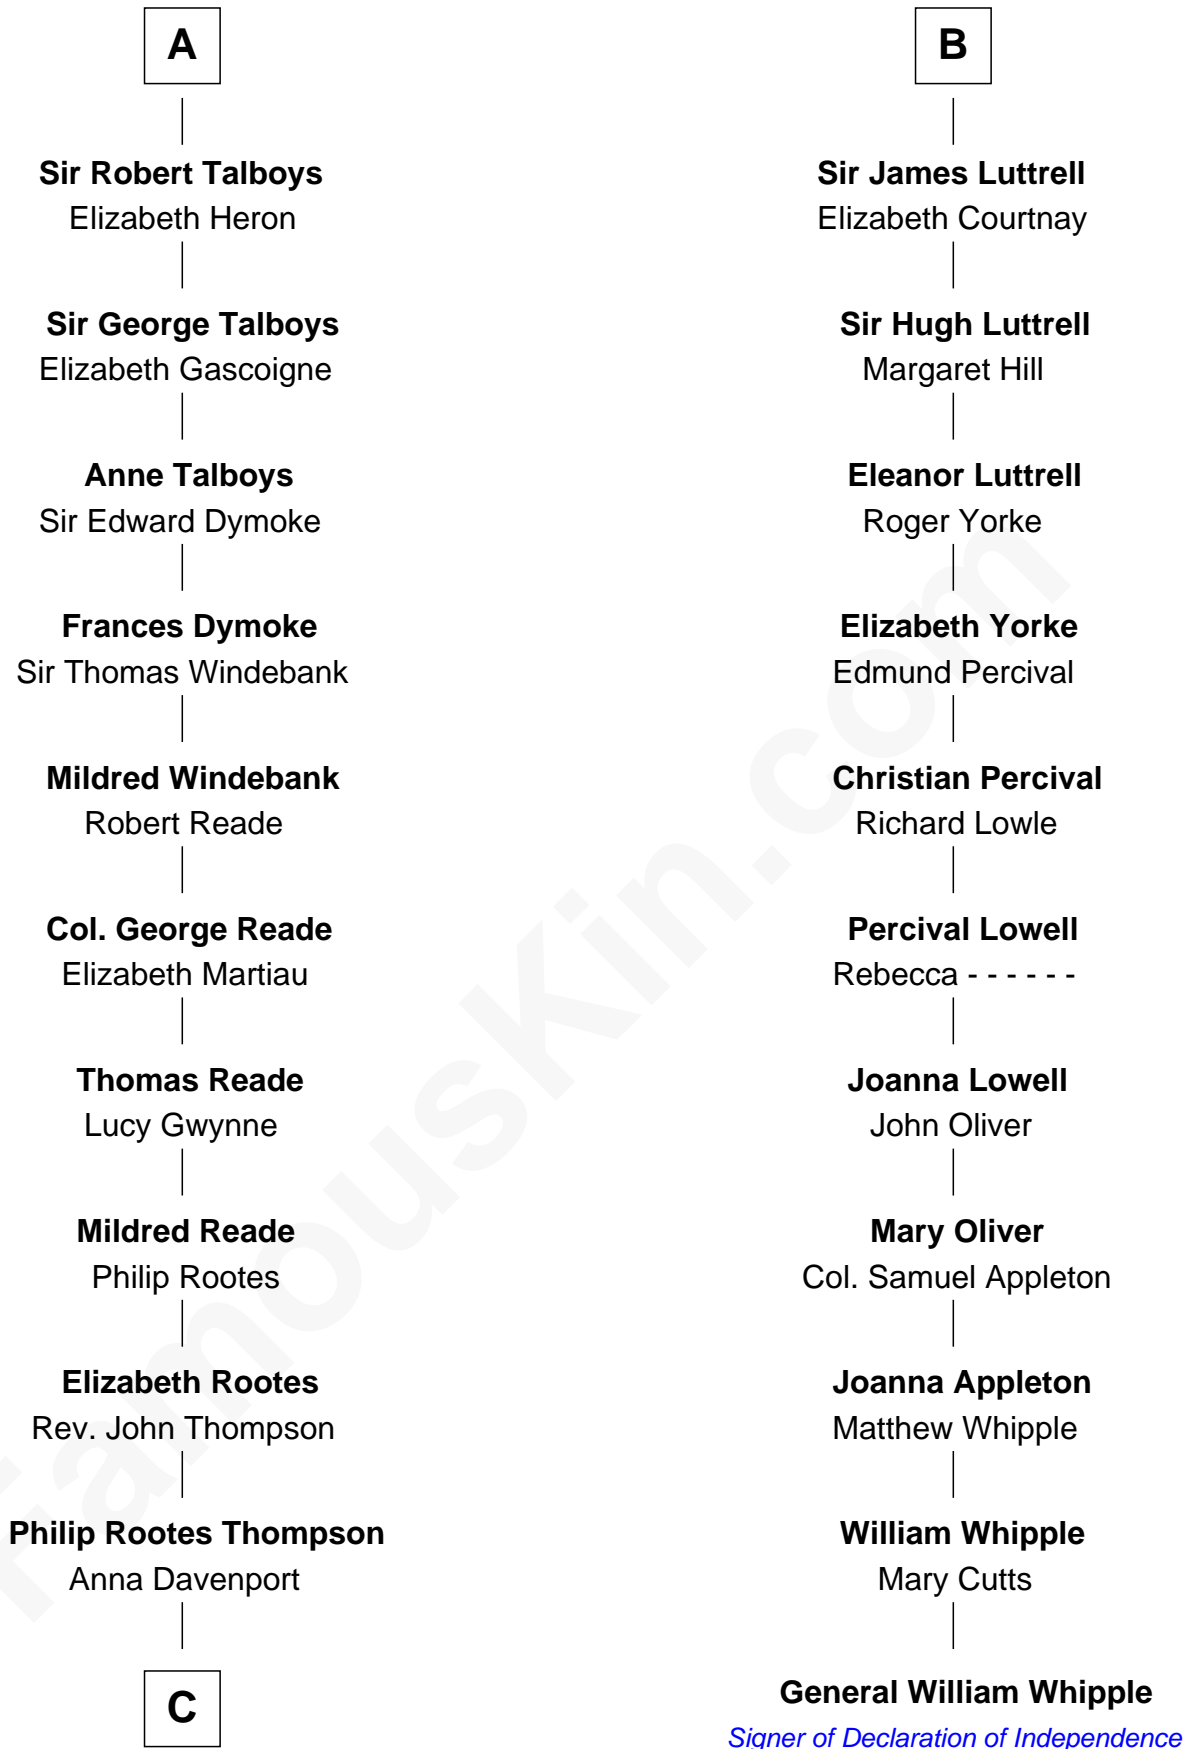

FamousKin.com
Relationship Chart of
General George S. Patton
U.S. Army - World War II

17th cousin 4 times removed of
General William Whipple
Signer of the Declaration of Independence

FamousKin.com