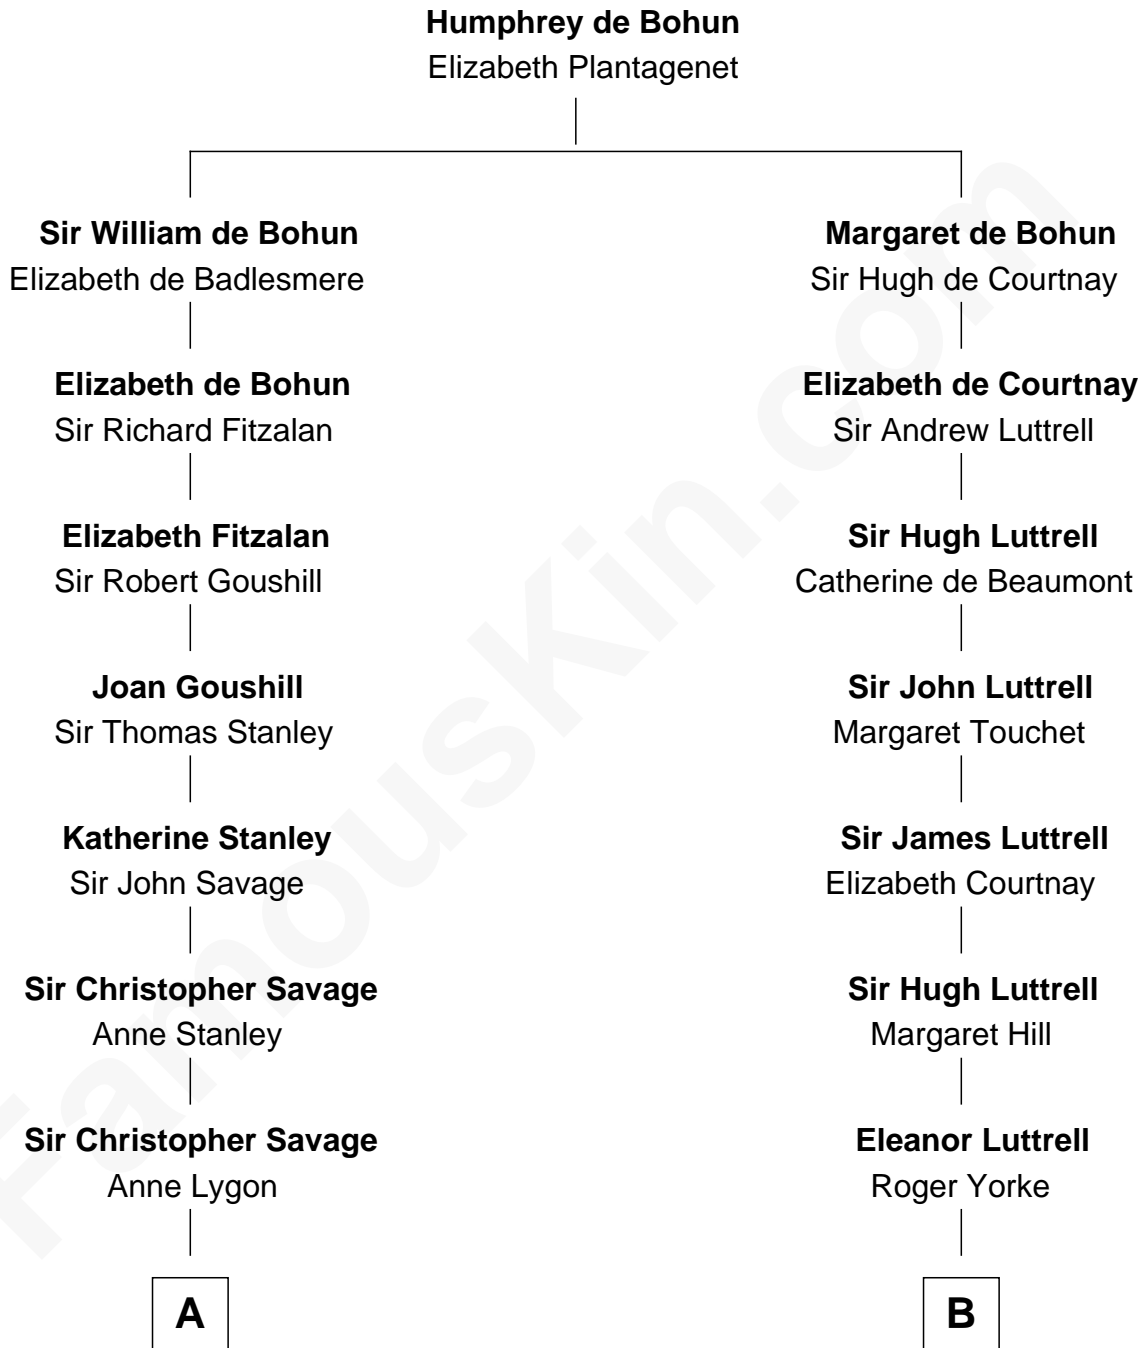

**FamousKin.com**  
**Relationship Chart of**  
**General George S. Patton**  
*U.S. Army - World War II*

**14th cousin 5 times removed of**  
**General William Whipple**  
*Signer of the Declaration of Independence*

**C**

—  
**Susan Thornton Glassell**

George Smith Patton

—  
**George Smith Patton**

Ruth Wilson

—  
**General George S. Patton**

*U.S. Army - World War II*

FamousKin.com