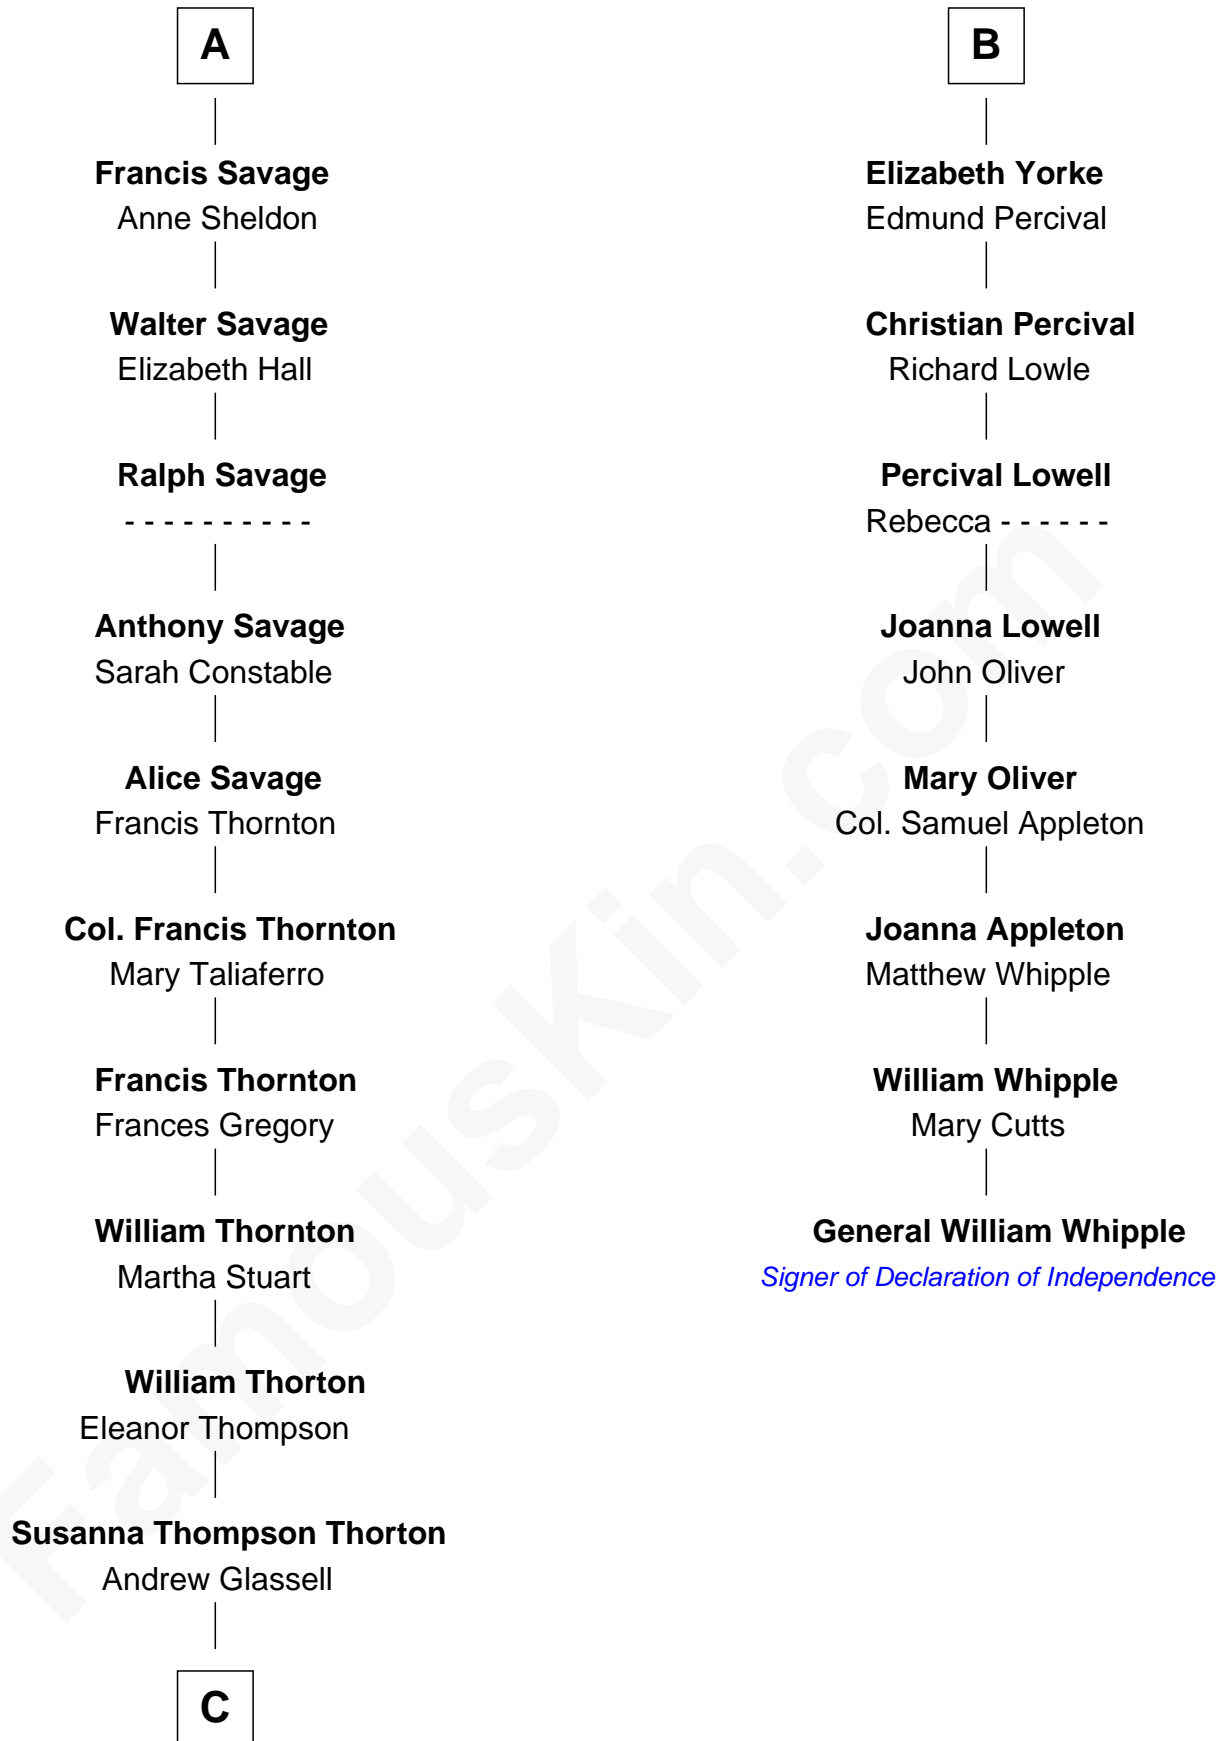

**FamousKin.com**  
**Relationship Chart of**  
**General George S. Patton**  
*U.S. Army - World War II*

**14th cousin 5 times removed of**  
**General William Whipple**  
*Signer of the Declaration of Independence*

**C**

—  
**Susan Thornton Glassell**

George Smith Patton

—  
**George Smith Patton**

Ruth Wilson

—  
**General George S. Patton**

*U.S. Army - World War II*

FamousKin.com