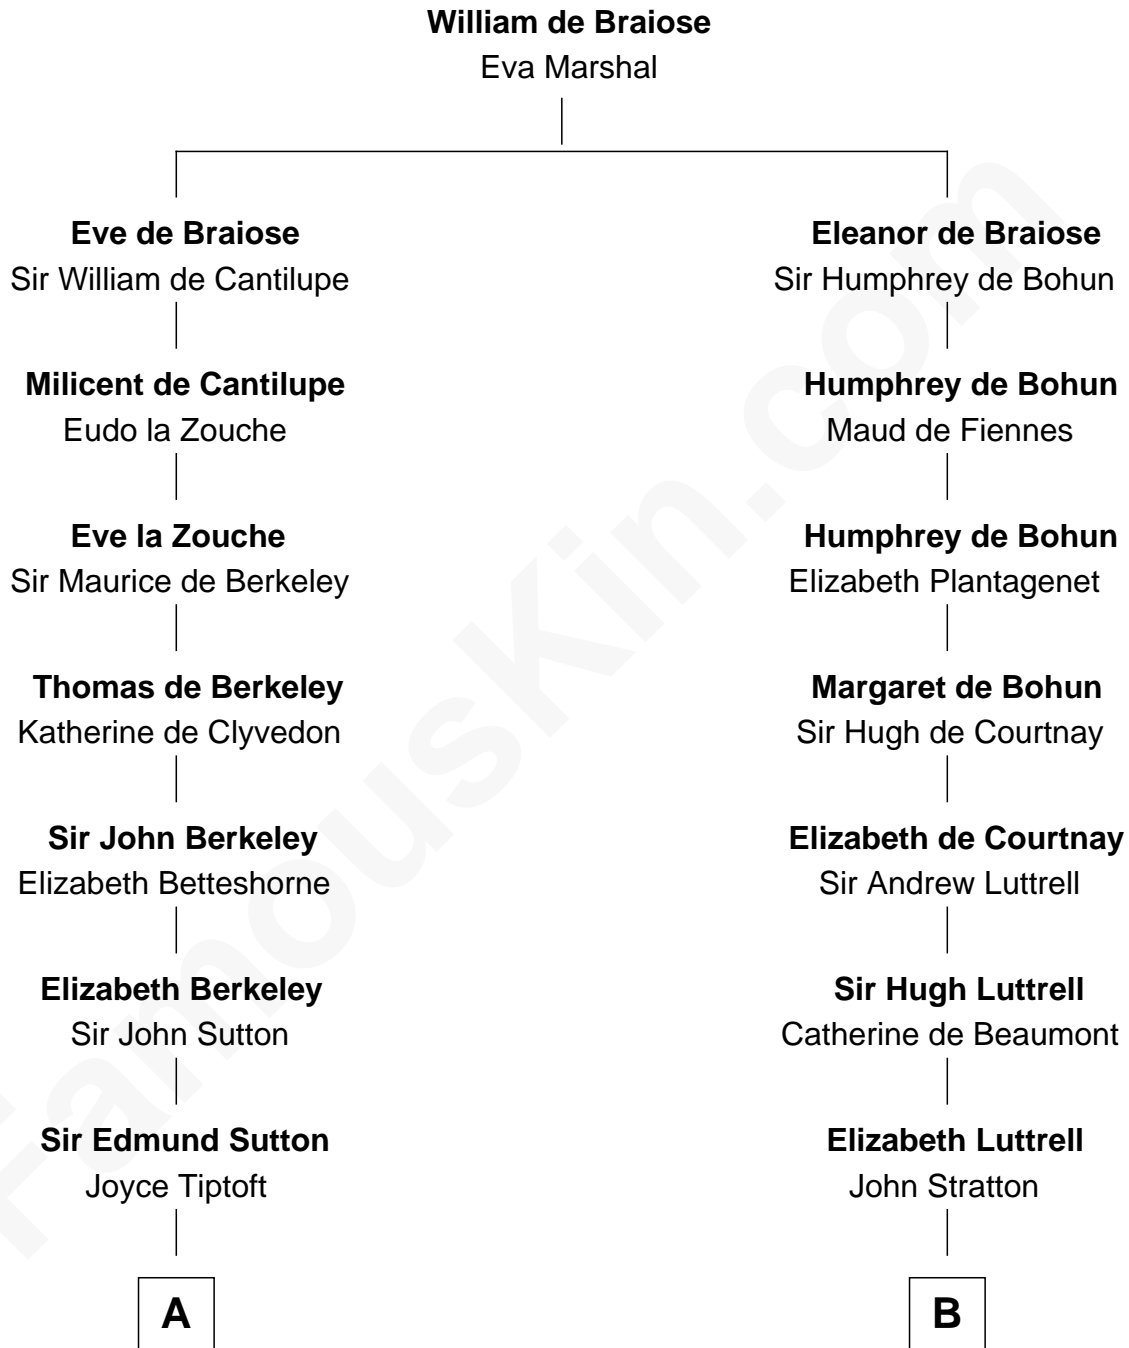

FamousKin.com
Relationship Chart of
General George S. Patton
U.S. Army - World War II

16th cousin 5 times removed of

Caleb Brewster

Member of the Culper Spy Ring during the American Revolution

C

William Thorton
Eleanor Thompson