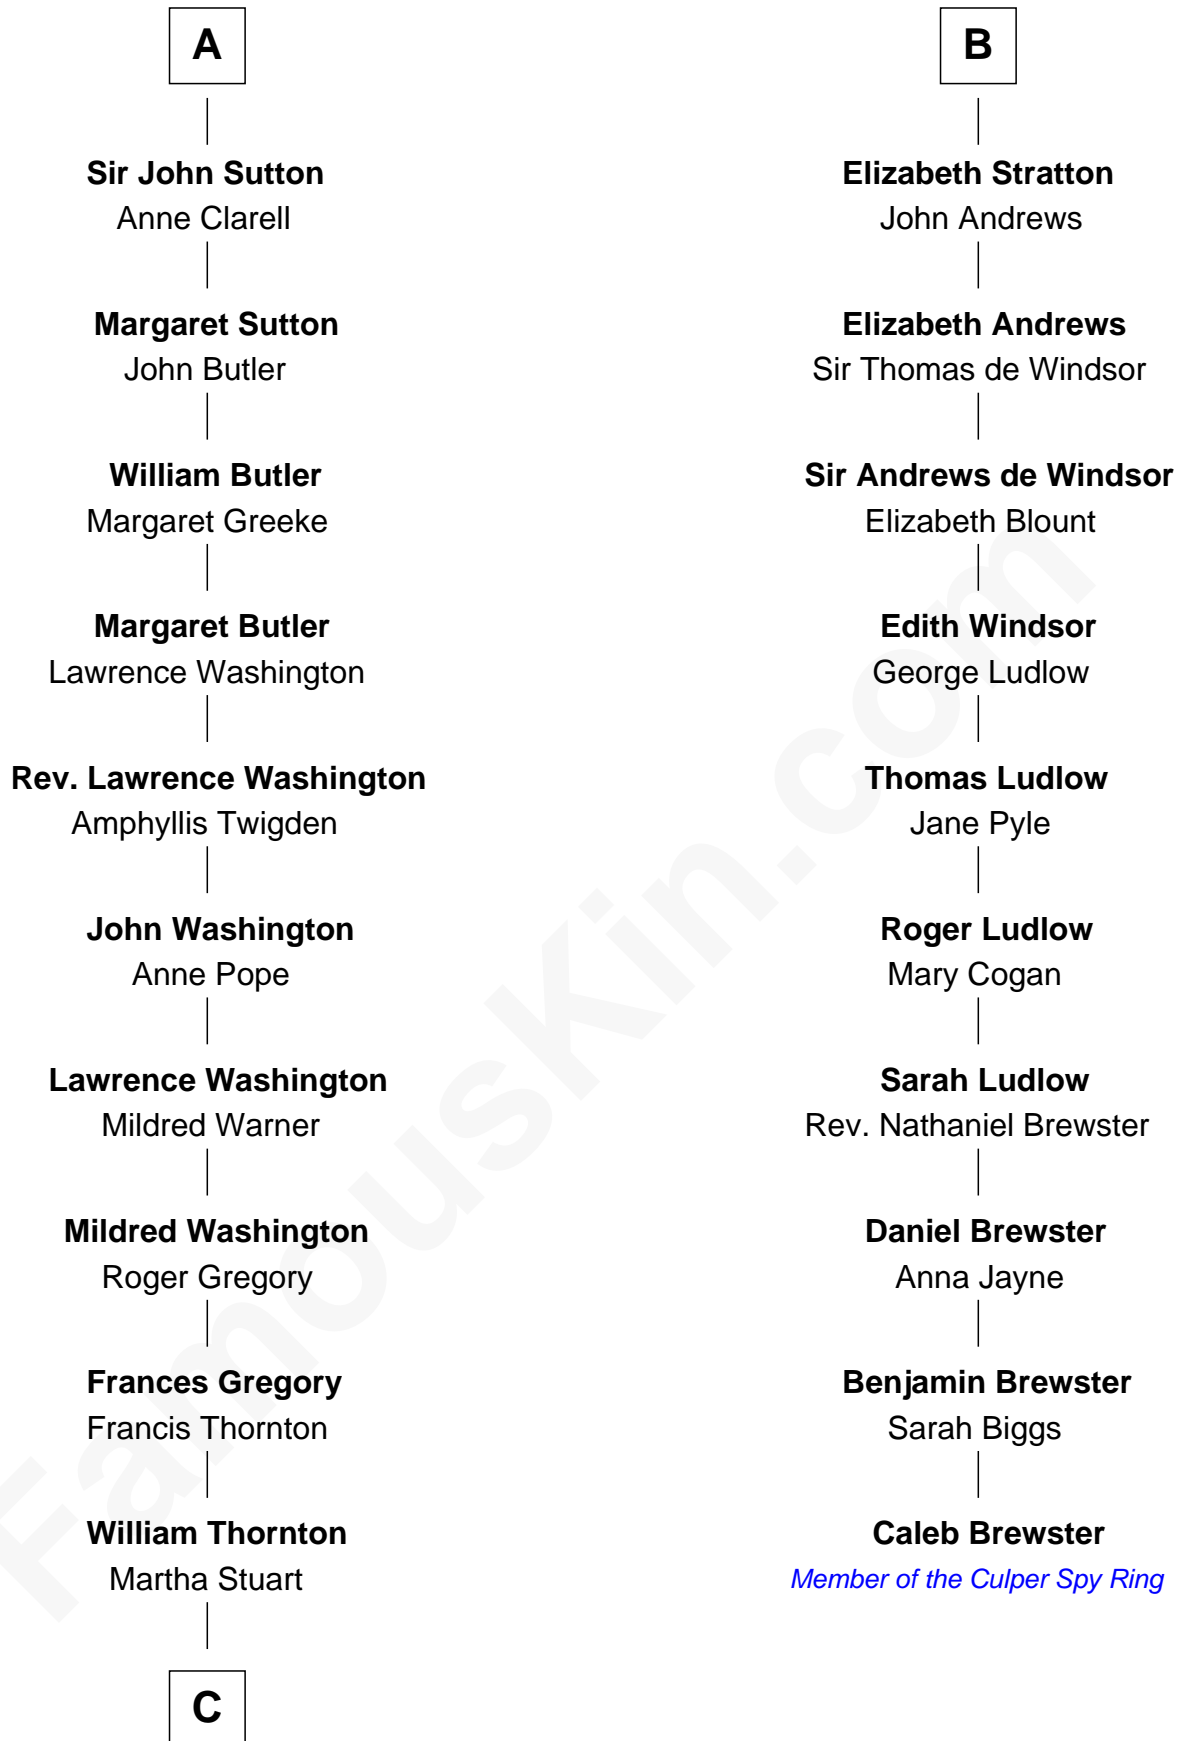

FamousKin.com
Relationship Chart of
General George S. Patton
U.S. Army - World War II

16th cousin 5 times removed of

Caleb Brewster

Member of the Culper Spy Ring during the American Revolution

C

William Thorton
Eleanor Thompson

Susanna Thompson Thorton
Andrew Glassell

Susan Thornton Glassell
George Smith Patton

George Smith Patton
Ruth Wilson

General George S. Patton
U.S. Army - World War II